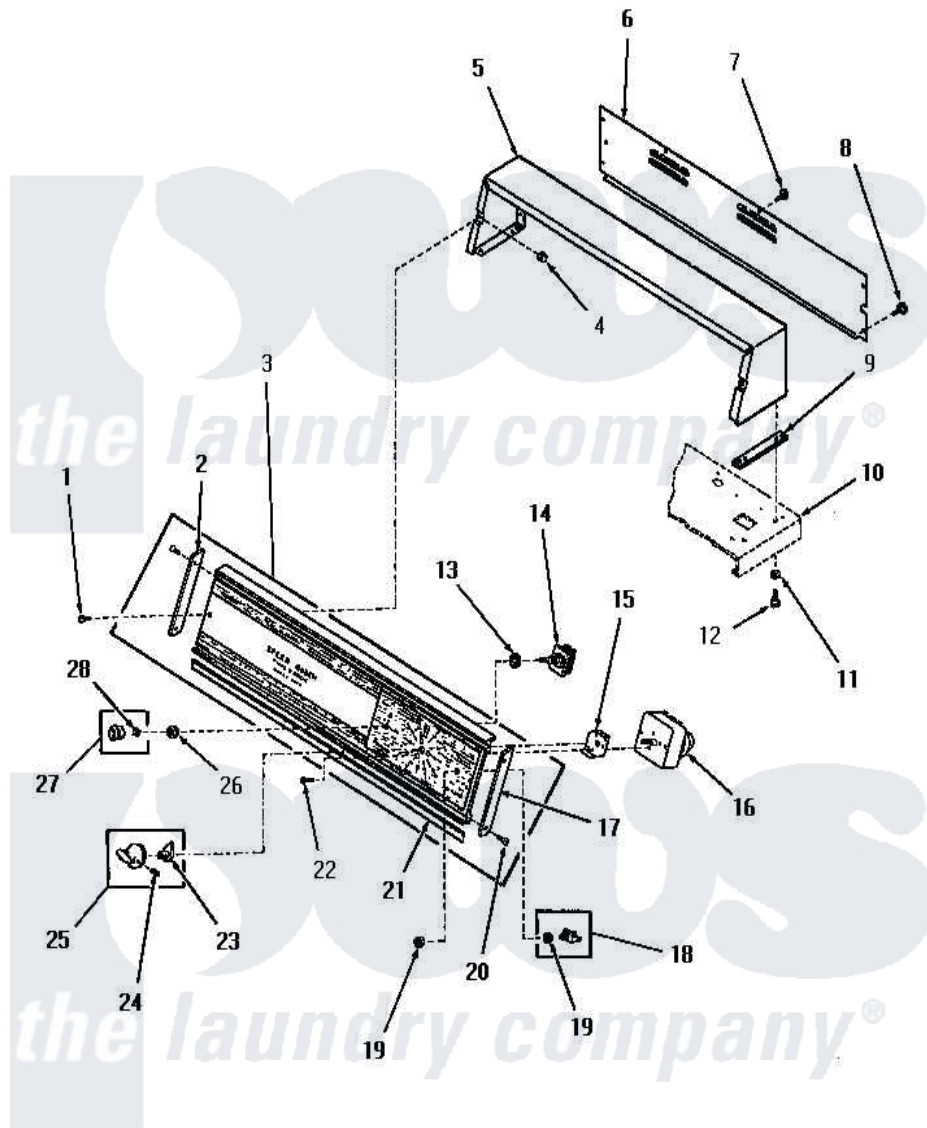

# Amana DG3021 10 - CONTROL PANEL, CONTROL HOOD & CONTROLS

## CONTROL PANEL, CONTROL HOOD AND CONTROLS

Amana [Residential Amana DG3021 Washer Parts](#) Parts Diagram 10 - CONTROL PANEL, CONTROL HOOD & CONTROLS

[Click on the part number to view part](#)

Item	Original Part Number	Replaced By	Status	Part Description
1	25232		Not Available	SCREW,8AB-18X7/8 OVAL
2	25072		Not Available	END CAP, LEFT
3	0054512		Not Available	USE D7602303
4	<a href="#">54038</a>			NUt, Speed U-Type
5	52530W		Not Available	CONTROL HOOD, WHITE
"	52530H		Not Available	CONTROL HOOD, HARVEST GOLD
"	52530A		Not Available	CONTROL HOOD, AVOCADO
6	52539GR		Not Available	CONTROL HOOD REAR COVER, GRAY
7	23222	<a href="#">3177991</a>		Screw
8	25724		Not Available	HEX HEAD SCREW
9	23028		Not Available	GASKET,CONTROL BOX END
10	Y00000000		Not Available	SEE NOTE CABINET TOP
11	<a href="#">20493</a>			Washer, 11/64 ID x 3/8 OD
12	23962	<a href="#">W10116760</a>		Screw

13	<a href="#">91176</a>		Lockwasher, 3/8 Intshkp
14	53380	Not Available	TEMPERATURE SELECTOR SWITCH
15	25966	Not Available	SPACER,TIMER
16	52594	Not Available	TIMER
17	25073	Not Available	END CAP, RIGHT
18	53768	<a href="#">55882P</a>	Assembly- Switch
19	<a href="#">52947</a>		Nut, Hex 15/32-32
20	52864	<a href="#">500226</a>	Screw, 8b-16 x 5/8 Tap
21	Y0053880	Not Available	ACTUATOR, WATER
22	Y0054441	Not Available	NAMEPLATE, HANDLE
23	24857	Not Available	INDICATOR
24	25285	Not Available	SETSCREW
25	24858	Not Available	ASSY,KNOB-TIMER
26	<a href="#">24205</a>		Nut, Knurled 3/8-24
27	22245	Not Available	xREPLACE
28	22244	Not Available	CLIP,C xREPLACE