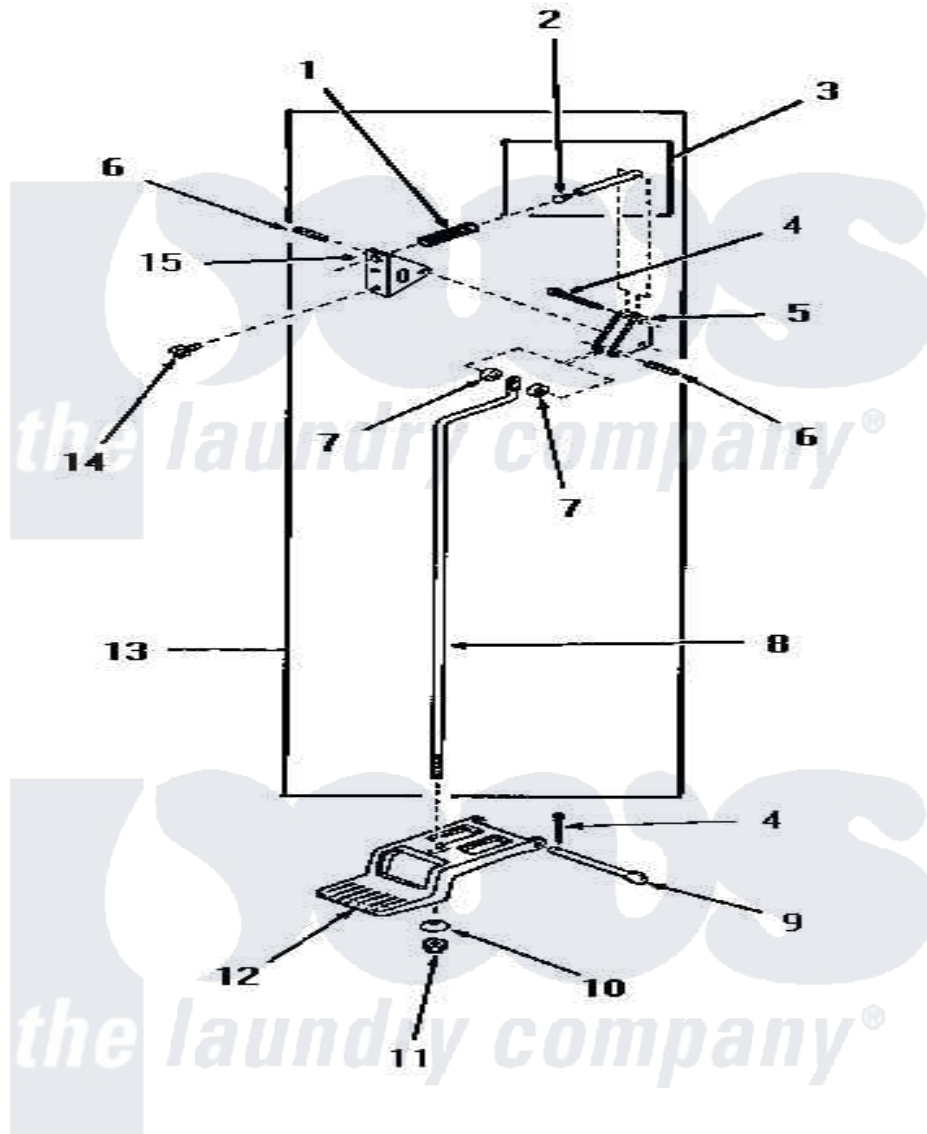

Amana DG3021 11 - DOOR RELEASE

DOOR RELEASE

Amana [Residential Amana DG3021 Washer Parts](#) Parts Diagram 11 - DOOR RELEASE

[Click on the part number to view part](#)

Item	Original Part Number	Replaced By	Status	Part Description
1	51065		Not Available	DOOR RELEASE SPRING
2	51786		Not Available	PLUG
3	51841		Not Available	DOOR RELEASE PIN ASSEMBLY
4	02578			Pin, Cotter
5	51041		Not Available	DOOR RELEASE LEVER
6	51161		Not Available	PIN,ROLL 1/8 X 3/4
7	51121			Door Release Spacer
8	51837		Not Available	DOOR RELEASE ROD
9	51045		Not Available	PEDAL HINGE PIN
10	51046		Not Available	NYLON WASHER
11	51271		Not Available	NUT
12	51802			Pedal, Foot
13	51844		Not Available	DOOR RELEASE ASSEMBLY
14	51246		Not Available	SCREW
15	51052		Not Available	DOOR RELEASE BRACKET