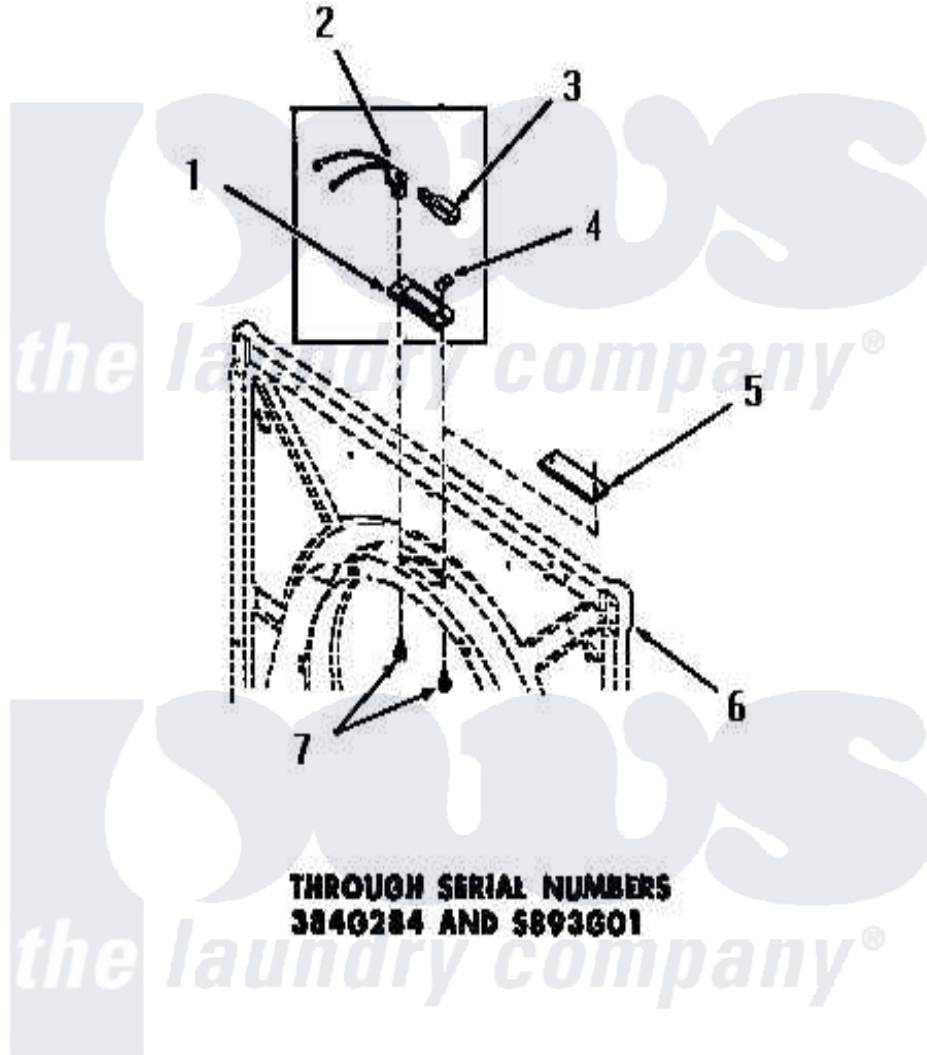

Amana DG3021 12 - DRUM LIGHT & COVER PLATE

**THROUGH SERIAL NUMBERS
3840284 AND 5893601**

[Amana Residential Amana DG3021 Washer Parts](#) Parts Diagram 12 - DRUM LIGHT & COVER PLATE
Click on the part number to view part

Item	Original Part Number	Replaced By	Status	Part Description
1	51070			Lens, Drum Light
2	Y51887		Not Available	BULB RECEPTACLE
3	21608	A3167501		Lamp Oven, Int.
4	Y51788		Not Available	SPEED NUT
5	53911		Not Available	COVER PLATE
6	Y00000000		Not Available	SEE NOTE FRONT FRAME AND AIR SHROUD
7	51784		Not Available	SCREW, 10B-16 X 1/2 HEX