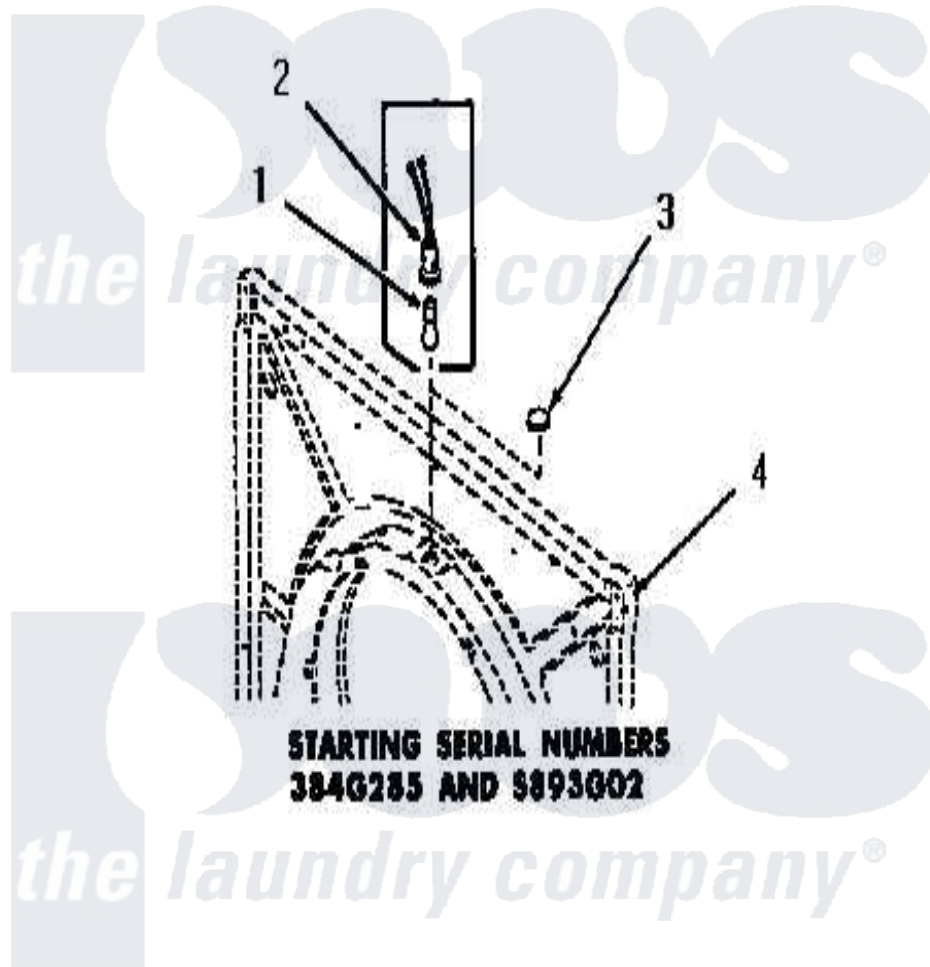

Amana DG3021 13 - DRUM LIGHT & COVER PLATE

[Amana Residential Amana DG3021 Washer Parts](#) Parts Diagram 13 - DRUM LIGHT & COVER PLATE
Click on the part number to view part

Item	Original Part Number	Replaced By	Status	Part Description
1	Y54608	31001575		Bulb, Cylinder Light
2	Y0054609	M0270519		Washer
3	54610		Not Available	PLUG BUTTON
4	Y00000000		Not Available	SEE NOTE FRONT FRAME AND AIR SHROUD