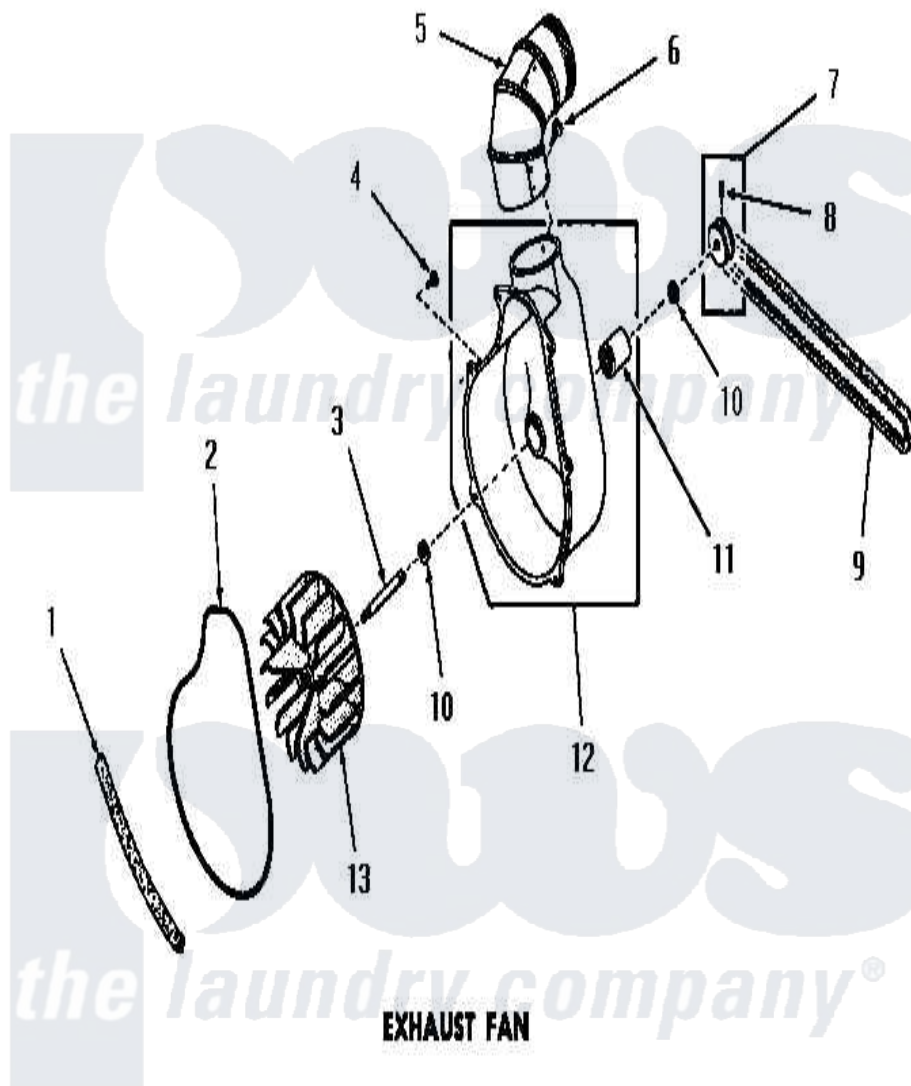

Amana DG3021 14 - EXHAUST FAN

Amana Residential Amana DG3021 Washer Parts Parts Diagram 14 - EXHAUST FAN
 Click on the part number to view part

Item	Original Part Number	Replaced By	Status	Part Description
1	51790			Seal
2	51791			Gasket, Housing
3	53519		Not Available	EXHAUST FAN SHAFT
4	51784		Not Available	SCREW, 10B-16 X 1/2 HEX
5	Y0052707	31986601B		Switch, Rocker
6	23222	3177991		Screw
7	53521		Not Available	ASSY, PULLEY
8	02771			Screw, 1/4-20 x 3/8 Hex S
9	51994			Belt
10	52549			Washer, 501 ID X3/4 Odx
11	51991		Not Available	BEARING
12	51946		Not Available	HOUSING, BLOWER
13	90585		Not Available	IMPELLER