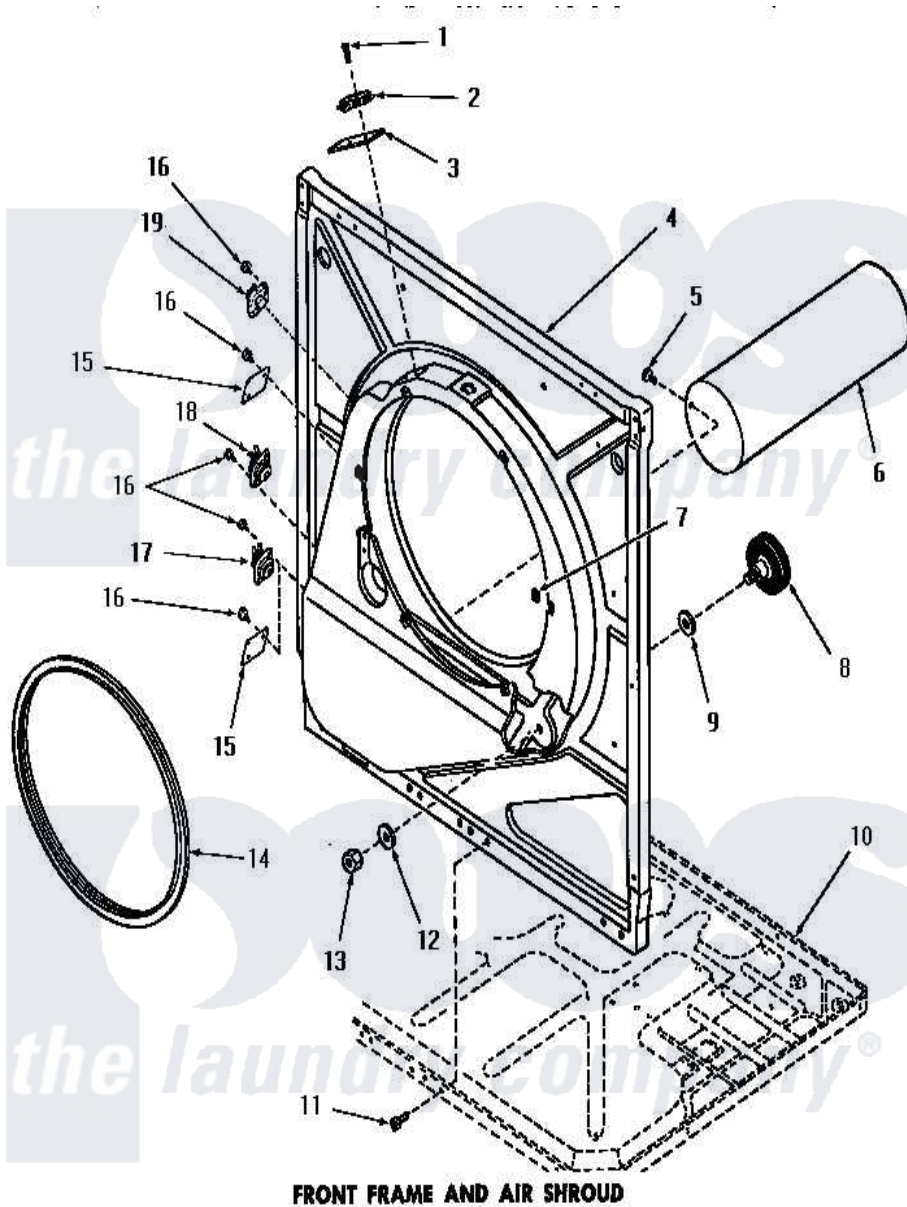

Amana DG3021 15 - FRONT FRAME & AIR SHROUD

FRONT FRAME AND AIR SHROUD

Amana Residential Amana DG3021 Washer Parts Parts Diagram 15 - FRONT FRAME & AIR SHROUD
 Click on the part number to view part

Item	Original Part Number	Replaced By	Status	Part Description
1	51783			Screw, 6b-20 X 7/8 HeX
2	Y51143		Not Available	SWITCH
3	52112			Insulation
4	51850		Not Available	FRONT FRAME AND AIR SHROUD
5	52150	489464		Screw
6	51821		Not Available	EXHAUST DUCT
7	52865		Not Available	SPEED NUT
8	53555	56285		Roller Cylinder
9	52123			Washer
10	Y00000000		Not Available	SEE NOTE FRAME BASE
11	51784		Not Available	SCREW,10B-16 X 1/2 HEX
12	52122			Washer
13	52124		Not Available	NUT
14	51798		Not Available	GASKET
15	52550		Not Available	COVER PLATE
16	23222	3177991		Screw