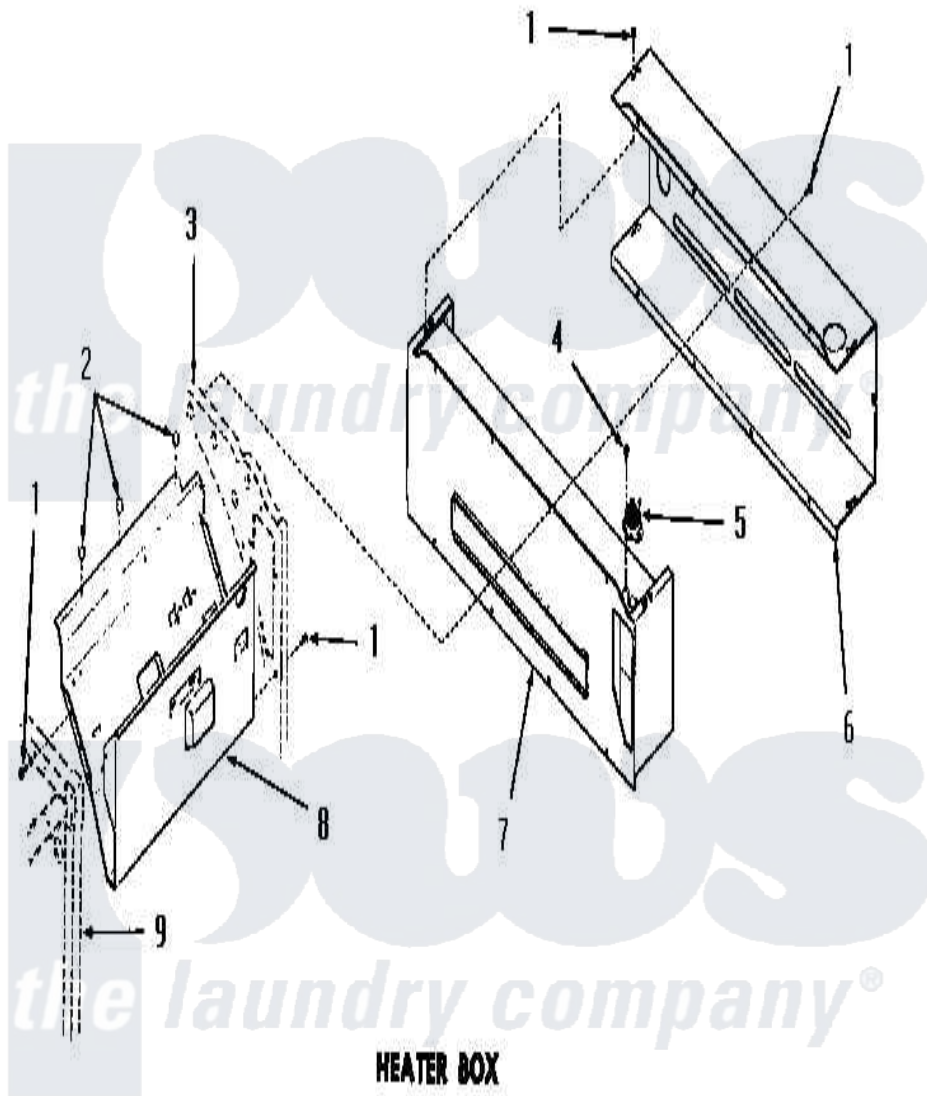

Amana DG3021 16 - HEATER BOX

HEATER BOX
(Gas Models)

[Amana Residential Amana DG3021 Washer Parts](#) Parts Diagram 16 - HEATER BOX
Click on the part number to view part

Item	Original Part Number	Replaced By	Status	Part Description
1	51784		Not Available	SCREW,10B-16 X 1/2 HEX
2	52552		Not Available	BUMPER, OVEN DOOR
3	Y00000000		Not Available	SEE NOTE REAR FRAME
4	23222	3177991		Screw
5	51185		Not Available	THERMOSTAT,HEATER BOX
6	Y51862		Not Available	HEATER BOX
7	54717		Not Available	ASSY,HEATER BOX
8	Y52584		Not Available	BURNER SHIELD
9	Y00000000		Not Available	SEE NOTE FRONT FRAME AND AIR SHROUD