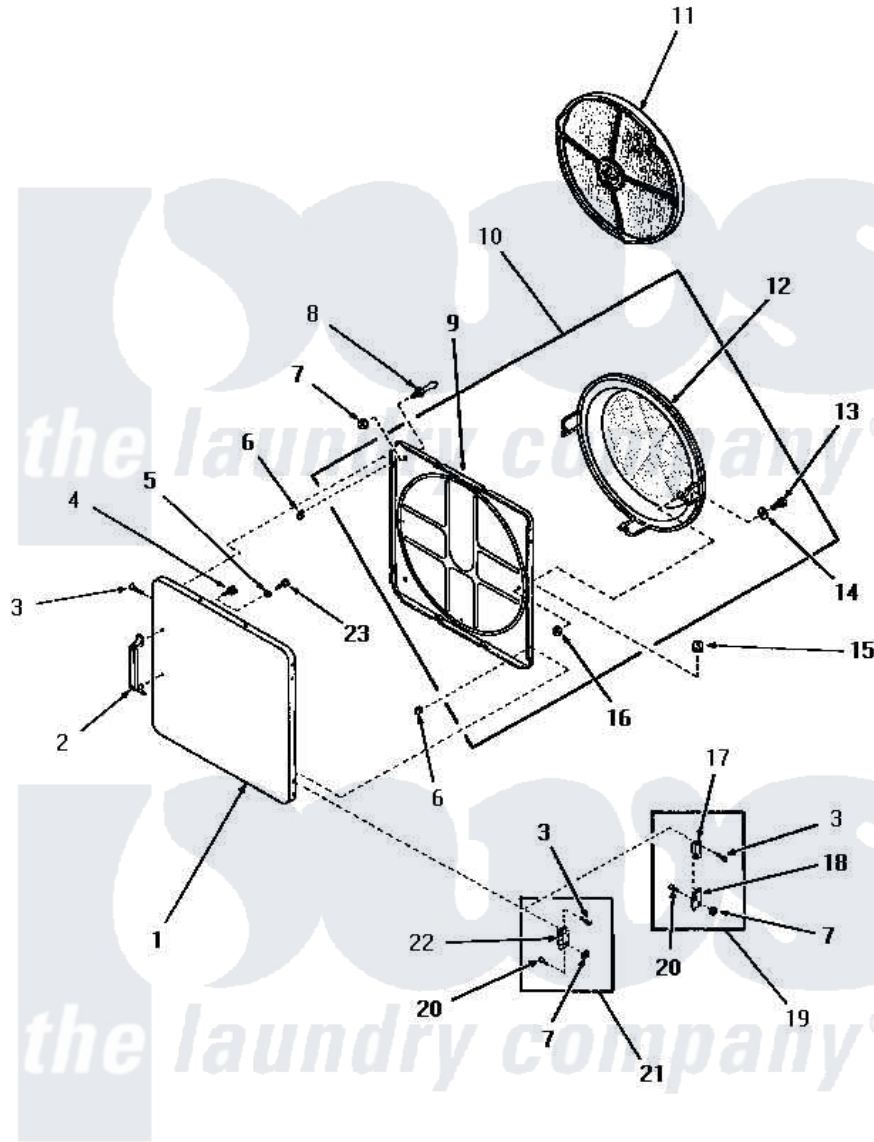

Amana DG3021 17 - LOADING DOOR

LOADING DOOR (Through Serial Nos. 31V9368 and 566Y580)

Amana [Residential Amana DG3021 Washer Parts](#) Parts Diagram 17 - LOADING DOOR
Click on the part number to view part

Item	Original Part Number	Replaced By	Status	Part Description
1	52489W		Not Available	OUTER DOOR PANEL, WHITE
"	52489H		Not Available	OUTER DOOR PANEL, HARVEST GOLD
"	52489C		Not Available	OUTER DOOR PANEL, COPPERTONE
"	52489A		Not Available	OUTER DOOR PANEL, AVOCADO
2	54068	61925		Pull Door Commercial Black
3	52864	500226		Screw, 8b-16 x 5/8 Tap
4	52150	489464		Screw
5	Y20278		Not Available	LOCKWASHER
6	52865		Not Available	SPEED NUT
7	51236	488130		Nut
8	51992			Strike, Door
9	54730		Not Available	INNER DOOR PANEL
10	54738		Not Available	ASSY,HOUSING & PANEL
11	53002		Not Available	NO LONGER AVAILABLE

12	54731	54-731		Bake Element
13	24688		Not Available	CAP SCREW
14	Q6275		Not Available	WASHER
15	51858			Grommet
16	52566	27001225		Nut, Jam Mid Lock 1/4-20
17	Y0053944	D7772202		Air Duct. Bottom
18	Y0053945	D7772101		Shield-Light
19	Y00000000		Not Available	SEE NOTE MODELS DG3350, DG3300, DG3250 AND DG3240
20	22649			Screw, 8-32 X 13/32 FI
21	Y00000000		Not Available	SEE NOTE ALL OTHER MODELS
22	70014			Hinge
23	22024	20001169		22024 24