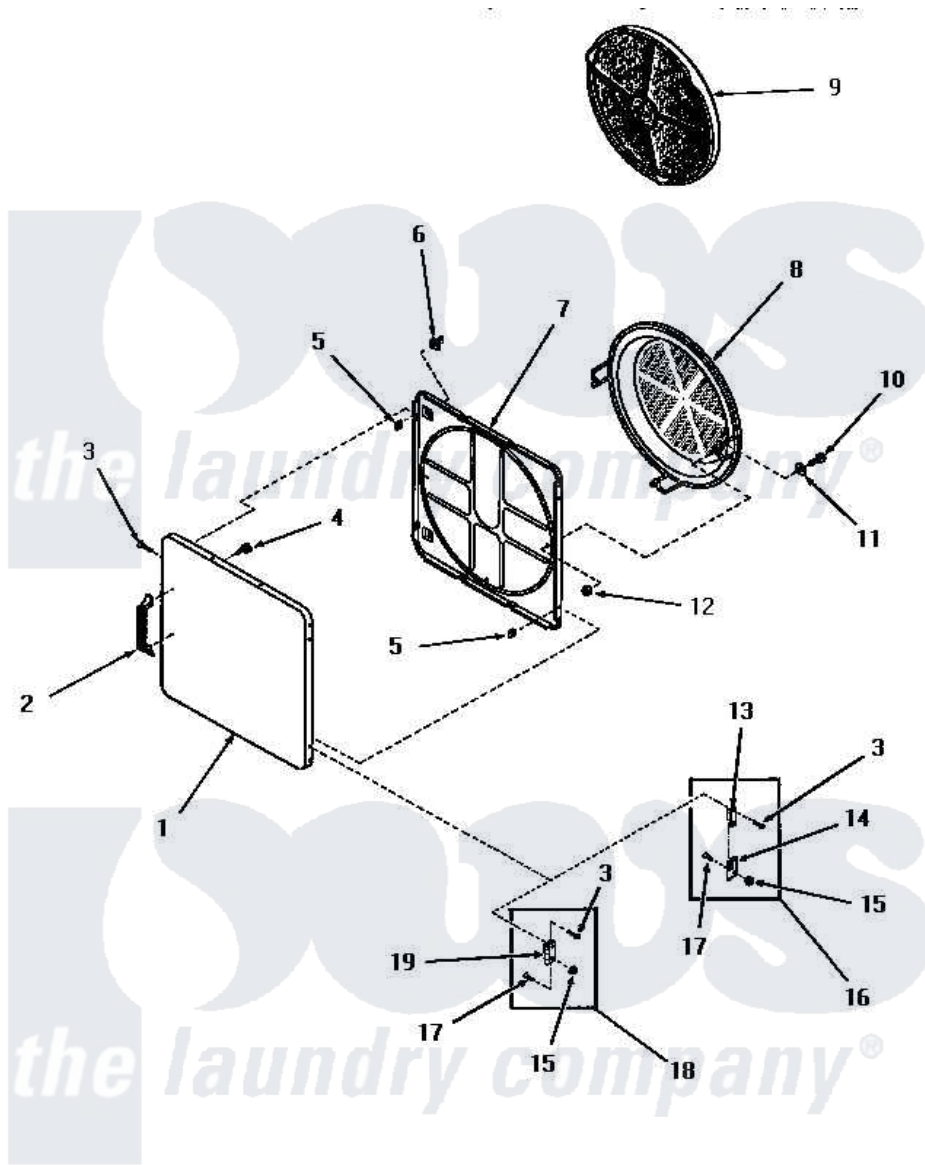

Amana DG3021 18 - LOADING DOOR

LOADING DOOR (Starting Serial Nos. 31V9369 and S66Y581)

Amana [Residential Amana DG3021 Washer Parts](#) Parts Diagram 18 - LOADING DOOR
Click on the part number to view part

Item	Original Part Number	Replaced By	Status	Part Description
1	52489W		Not Available	OUTER DOOR PANEL, WHITE
"	52489H		Not Available	OUTER DOOR PANEL, HARVEST GOLD
"	52489C		Not Available	OUTER DOOR PANEL, COPPERTONE
"	52489A		Not Available	OUTER DOOR PANEL, AVOCADO
2	54068	61925		Pull Door Commercial Black
3	52864	500226		Screw, 8b-16 x 5/8 Tap
4	52150	489464		Screw
5	52865		Not Available	SPEED NUT
6	54661	LA-1003		Door Catch Kit
7	54665	54-665		Bake Element
8	54731	54-731		Bake Element
9	53002		Not Available	NO LONGER AVAILABLE
10	24688		Not Available	CAP SCREW
11	Q6275		Not Available	WASHER

12	52566	27001225	Nut, Jam Mid Lock 1/4-20
13	Y0053944	D7772202	Air Duct. Bottom
14	Y0053945	D7772101	Shield-Light
15	51236	488130	Nut
16	Y00000000	Not Available	SEE NOTE MODELS DG3350, DG3300, DG3250, FG3240 AND DG3240
17	22649		Screw, 8-32 X 13/32 FI
18	Y00000000	Not Available	SEE NOTE ALL OTHER MODELS
19	70014		Hinge