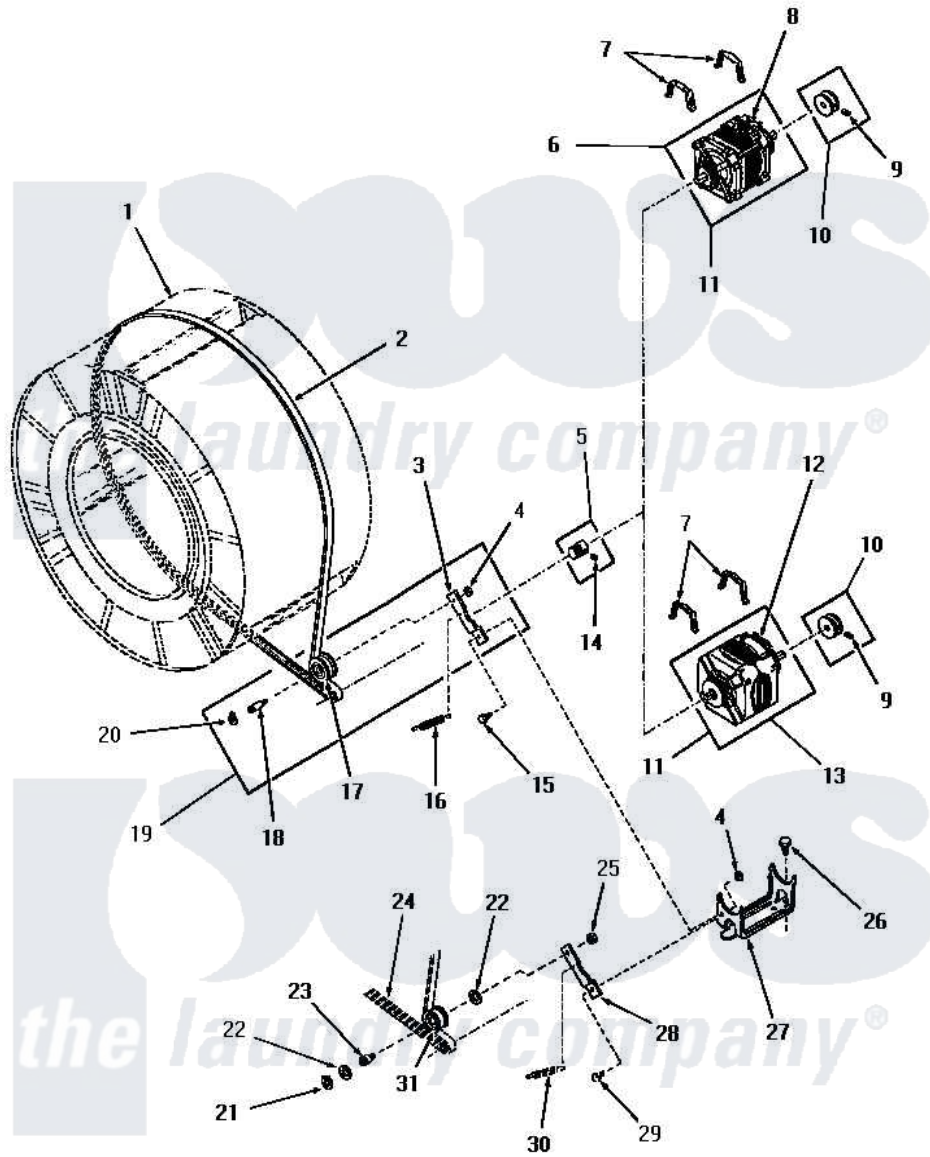

Amana DG3021 19 - MOTOR, IDLER & BELT

MOTOR, IDLER AND BELT

Amana [Residential Amana DG3021 Washer Parts](#) Parts Diagram 19 - MOTOR, IDLER & BELT
 Click on the part number to view part

Item	Original Part Number	Replaced By	Status	Part Description
1	Y00000000		Not Available	SEE NOTE CLOTHES DRUM
2	52556			Belt
3	54410		Not Available	LEVER,IDLER
4	52566	27001225		Nut, Jam Mid Lock 1/4-20
5	52593		Not Available	ASSY,MOTOR PULLEY
6	Y00000000		Not Available	SEE NOTE GENERAL ELECTRIC FORM "V" MOTOR
7	51789	660658		Clamp, Motor Mounting 343481 685441
8	53249		Not Available	SWITCH
9	02771			Screw, 1/4-20 x 3/8 Hex S
10	53522			Pulley, Motor
11	52697		Not Available	MOTOR
12	Y00000000		Not Available	SEE NOTE WESTINGHOUSE -- (NOT REPLACEABLE)
"	53213			Switch
"	53226		Not Available	SWITCH,MOTOR

"	53214	Not Available	MOTOR SWITCH, DELCO
13	Y00000000	Not Available	SEE NOTE GENERAL ELECTRIC FORM "T" MOTOR
14	52906	Not Available	SETSCREW
15	52567		Bolt, Shoulder
16	52323		Spring
17	Y54414		Assembly, Wheel And Bearing
18	54411	Not Available	SHAFT, IDLER LEVER
19	54415	Not Available	LEVER, IDLER
20	23748		Ring, Retaining
21	70061		Ring, Retaining
22	Y52564		Washer
23	52611	Not Available	SHAFT, IDLER xREPLACE
24	Y00000000	Not Available	SEE NOTE BELT
25	52124	Not Available	NUT
26	23928	Not Available	CAP SCREW AND LOCKWASHER
27	51824	Not Available	MOUNT, MOTOR
28	52562	Not Available	IDLER LEVER
29	Y00000000	Not Available	SEE NOTE SHOULDER BOLT
30	Y00000000	Not Available	SEE NOTE SPRING
31	52561	Not Available	IDLER PULLEY