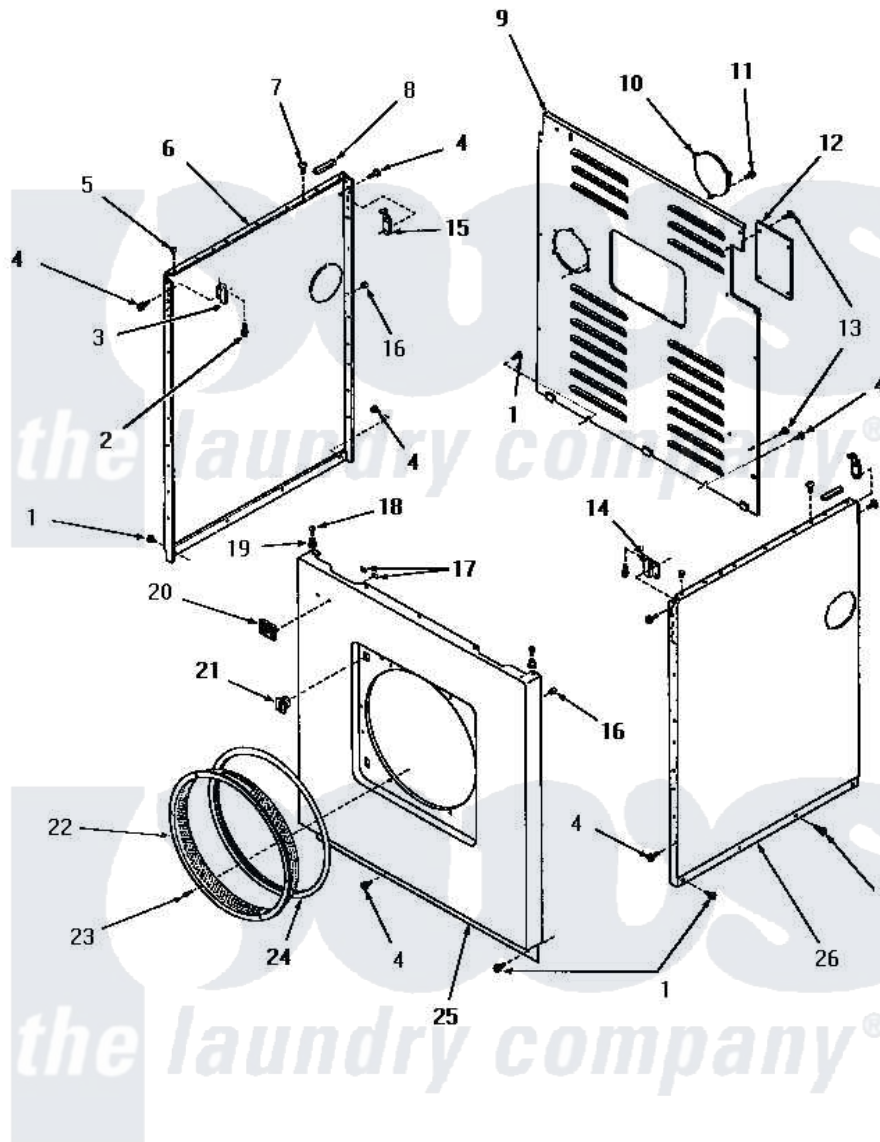

Amana DG3021 21 - PANELS

PANELS

Amana [Residential Amana DG3021 Washer Parts](#) Parts Diagram 21 - PANELS

[Click on the part number to view part](#)

Item	Original Part Number	Replaced By	Status	Part Description
1	25723	27001200		Screw
2	23008			Screw, 10-24 X 3/4 Sems
3	22847		Not Available	BRACKET
4	51784		Not Available	SCREW,10B-16 X 1/2 HEX
5	21176			Bumper
6	52669W		Not Available	SIDE PANEL, LEFT, WHITE
"	52669C		Not Available	SIDE PANEL, LEFT, COPPERTONE
"	52669H		Not Available	SIDE PANEL, LEFT, HARVEST GOLD
"	52669A		Not Available	SIDE PANEL, LEFT, AVOCADO
7	52442		Not Available	SCREW, No.10-16 X 3/8"
8	80312			Bumper Pad
9	52677GR		Not Available	PANEL,REAR xREPLACE
"	52677A		Not Available	REAR PANEL, AVOCADO
"	52677H		Not Available	REAR PANEL, HARVEST GOLD