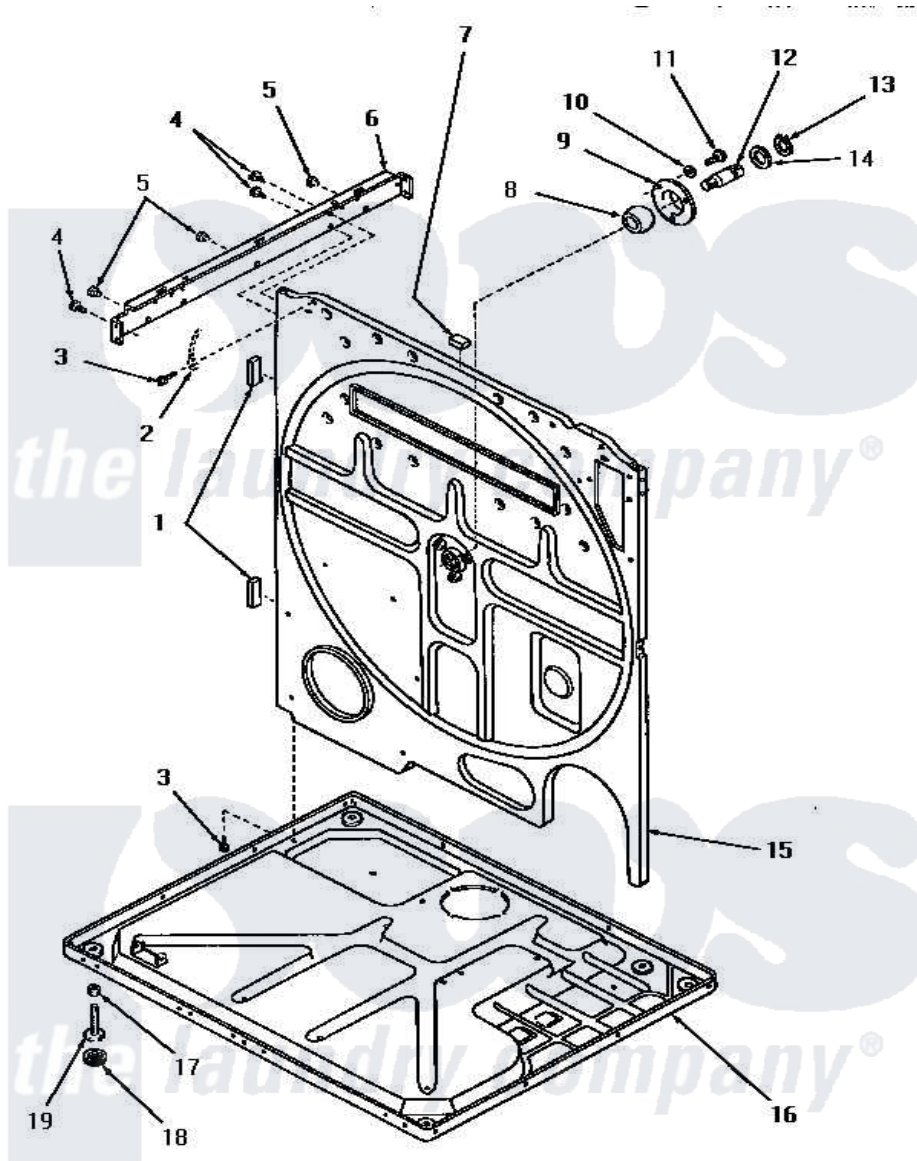

Amana DG3021 22 - REAR FRAME & FRAME BASE

REAR FRAME AND FRAME BASE

Amana [Residential Amana DG3021 Washer Parts](#) Parts Diagram 22 - REAR FRAME & FRAME BASE

[Click on the part number to view part](#)

| Item | Original Part Number | Replaced By | Status | Part Description |
|------|------------------------|--------------------------|---------------|--------------------------------|
| 1 | 20354 | | Not Available | BUMPER PAD |
| 2 | Y00000000 | | Not Available | SEE NOTE GROUND WIRE, GREEN |
| 3 | 51784 | | Not Available | SCREW, 10B-16 X 1/2 HEX |
| 4 | 51780 | 3390631 | | Screw, 10-16 X 3/8 |
| 5 | 21685 | 40038001 | | Bumper |
| 6 | 51818 | | Not Available | SUPPORT CHANNEL, RIGHT OR LEFT |
| 7 | Y0054053 | Y0301205 | | ELement- L |
| 8 | Y52079 | | | Bearing, Drum Shaft |
| 9 | 51826 | | Not Available | COVER, BEARING |
| 10 | 03189 | | | LoCkwasher, 1/4 Std-C P |
| 11 | 53589 | 8204624 | | Bolt |
| 12 | 53132 | | Not Available | SHAFT, DRUM |
| 13 | 70061 | | | Ring, Retaining |
| 14 | Y52564 | | | Washer |
| 15 | 52574 | | Not Available | FRAME, REAR |

| | | | |
|----|--------|-------------------------|------------------------|
| 16 | Y52572 | Not Available | FRAME BASE |
| 17 | 52794 | 62739 | Nut, Lock |
| 18 | 70282 | Y314137 | Foot, Rubber |
| 19 | Y52696 | Y305086 | Adjustable Leg And Nut |