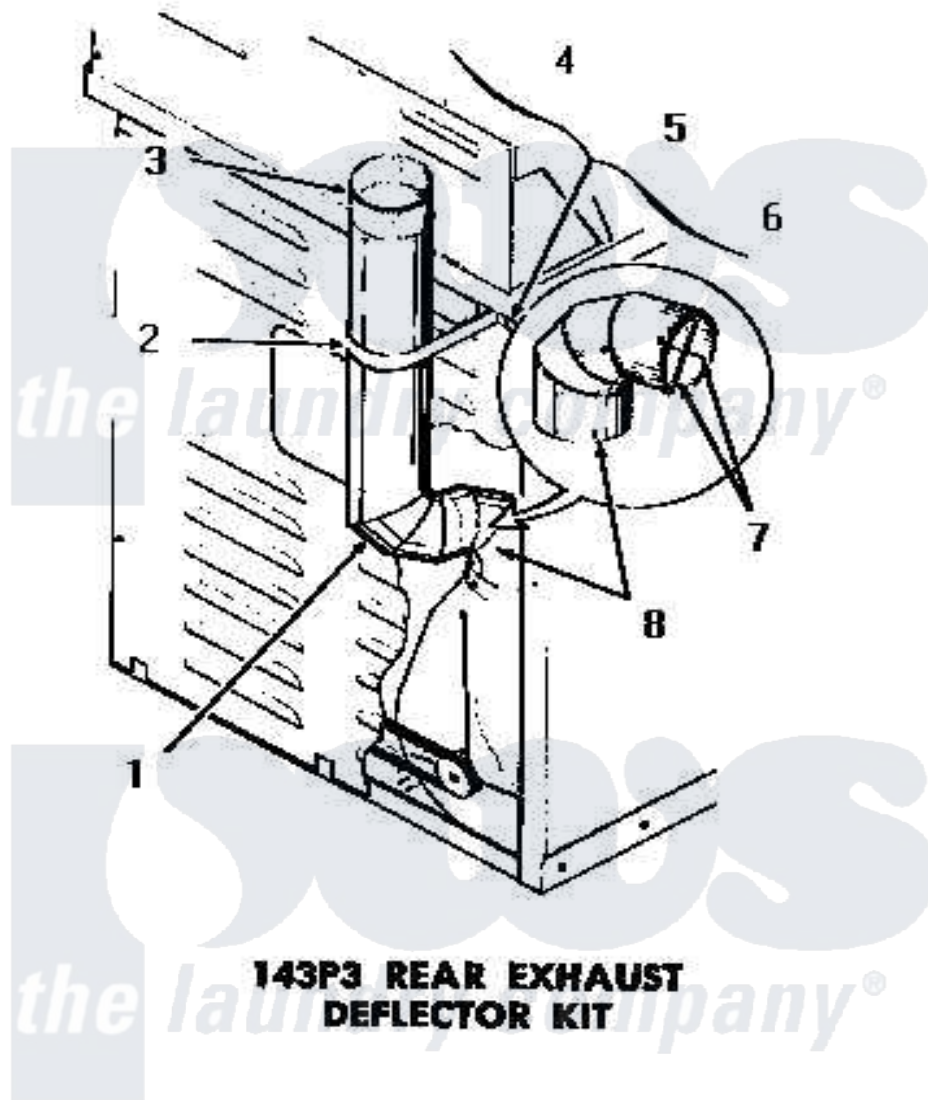

Amana DG3240 02 - 143P3 REAR EXHAUST DEFLECTOR KIT

143P3 REAR EXHAUST DEFLECTOR KIT

Amana [Residential Amana DG3240 Washer Parts](#) Parts Diagram 02 - 143P3 REAR EXHAUST DEFLECTOR KIT
 Click on the part number to view part

Item	Original Part Number	Replaced By	Status	Part Description
1	51917		Not Available	ELBOW
2	52127		Not Available	SUPPORT BRACKET
3	Y52129		Not Available	EXHAUST PIPE, 4" X 18"
4	20267			Screw, 10-24 X 3/8 Round
5	03815			Lockwasher, No.10 Ext Shk
6	03673		Not Available	NUT
7	Y00000000		Not Available	SEE NOTE CUT AND REMOVE WIRE GUARDS
8	Y00000000		Not Available	SEE NOTE DRYER EXHAUST ELBOW -- (SUPPLIED WITH DRYER)
NI	143P3		Not Available	REAR EXHAUST DEFLECTOR KIT