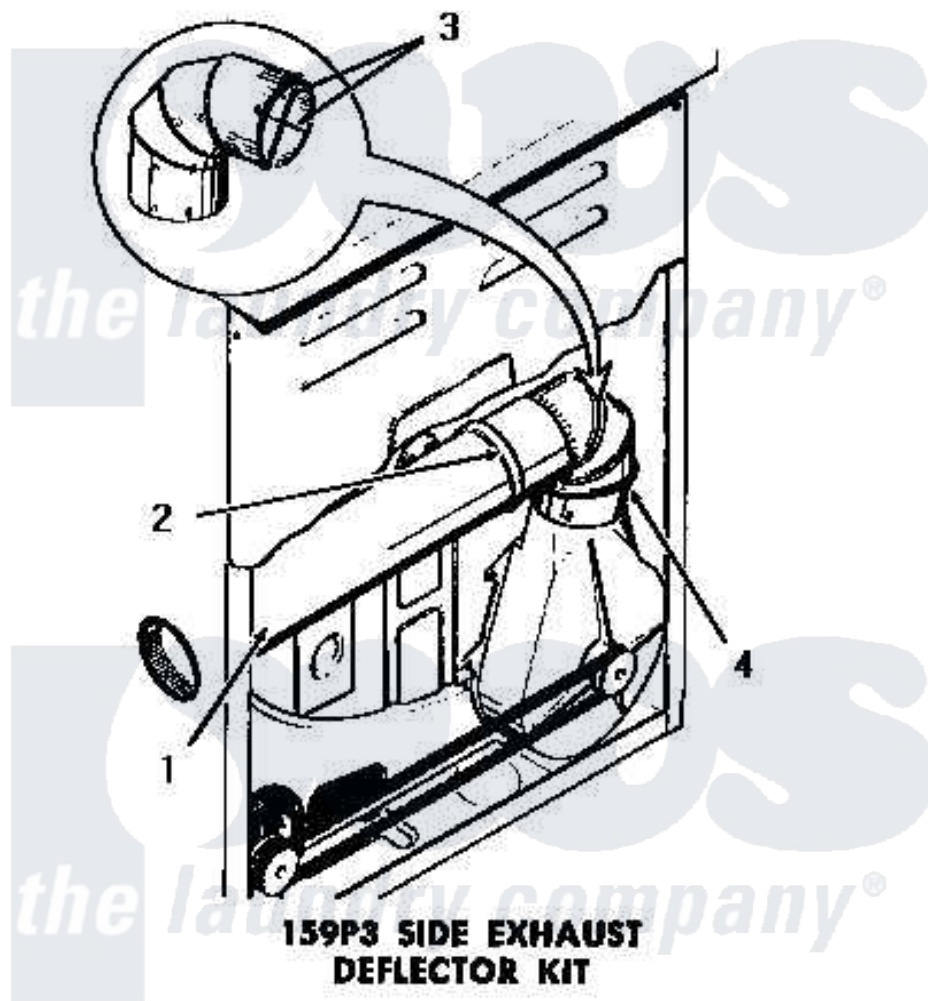

Amana DG3240 03 - 159P3 SIDE EXHAUST DEFLECTOR KIT

Amana [Residential Amana DG3240 Washer Parts](#) Parts Diagram 03 - 159P3 SIDE EXHAUST DEFLECTOR KIT
 Click on the part number to view part

Item	Original Part Number	Replaced By	Status	Part Description
1	Y0052776			Handle, Oven Door
2	0052775	0057344		Suptop Burner
3	Y00000000		Not Available	SEE NOTE CUT AND REMOVE WIRE GUARDS
4	Y00000000		Not Available	SEE NOTE DRYER EXHAUST ELBOW -- (SUPPLIED WITH DRYER)
NI	159P3		Not Available	SIDE EXHAUST DEFLECTOR KIT