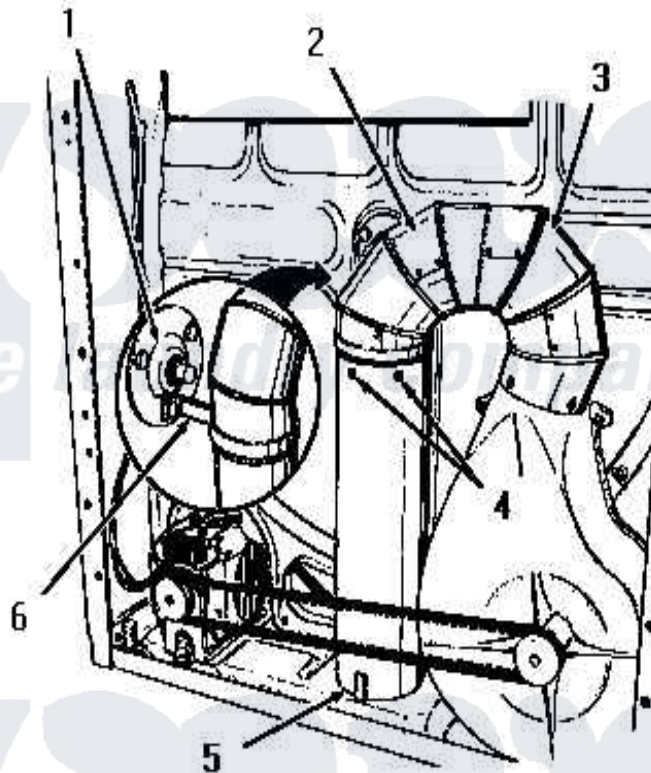

Amana DG3240 04 - 160P3 BOTTOM EXHAUST DEFLECTOR KIT

160P3 BOTTOM EXHAUST DEFLECTOR KIT

Amana [Residential Amana DG3240 Washer Parts](#) Parts Diagram 04 - 160P3 BOTTOM EXHAUST DEFLECTOR KIT
 Click on the part number to view part

Item	Original Part Number	Replaced By	Status	Part Description
1	Y00000000		Not Available	SEE NOTE BEARING RETAINER
2	52699		Not Available	SHORT 90 DEGREES ELBOW
3	Y00000000		Not Available	SEE NOTE DRYER EXHAUST ELBOW -- (SUPPLIED WITH DRYER)
4	23222	3177991		Screw
5	52698		Not Available	EXHAUST TUBE
6	0052775	0057344		Suptop Burner
NI	160P3		Not Available	BOTTOM EXHAUST DEFLECTOR KIT