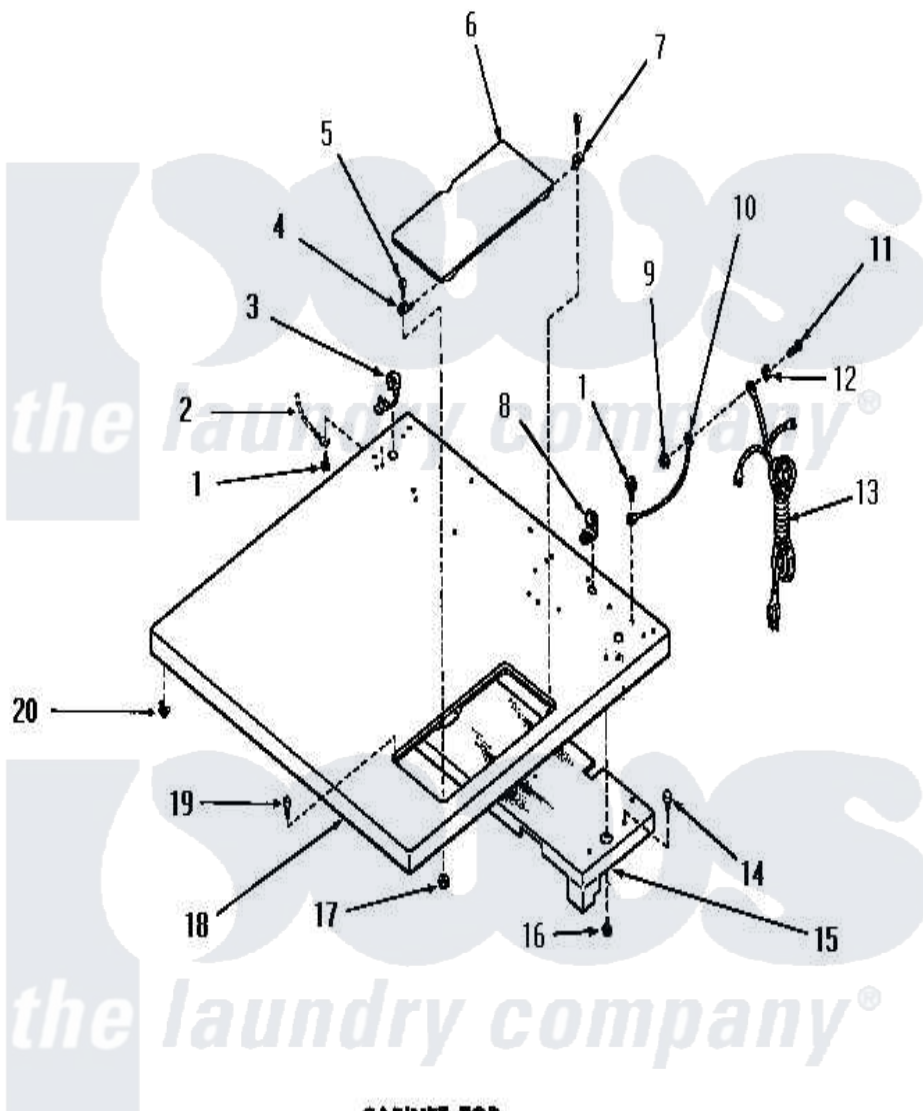

Amana DG3240 06 - CABINET TOP

**CABINET TOP
(Gas Models)**

Amana [Residential Amana DG3240 Washer Parts](#) Parts Diagram 06 - CABINET TOP
 Click on the part number to view part

Item	Original Part Number	Replaced By	Status	Part Description
"	NOTE:		Not Available	HOUSING AND PANEL ASSEMBLY WILL BE SUPPLIED WHENEVER 52963GR LINT SCREEN HOUSINGOR 53058GR INNER DOOR PANEL IS ORDERED
1	51924			Screw, 10-24 X 1/2 HeX
2	Y00000000		Not Available	SEE NOTE GROUND WIRE, GREEN
3	52113			Relief, Strain
4	51350			Hinge, Front
5	03630		Not Available	SCREW,6-32 X 3/8 ROUND
6	52518W		Not Available	ACCESS DOOR, WHITE
"	52518A		Not Available	ACCESS DOOR, AVOCADO
"	52518H		Not Available	xREPLACE
"	52518C		Not Available	ACCESS DOOR, COPPERTONE
7	51351			Hinge, Rear

8	21903	211881		Grommet, Cord Part Not Used-Gas Models Only
9	23951	M0282009		Nut
10	54300		Not Available	GROUND WIRE, GREEN
11	20267			Screw, 10-24 X 3/8 Round
12	03815			Lockwasher, No.10 Ext Shk
13	51508		Not Available	POWER CORD
14	51355	51-355		5500w/240v, 13-23/32, Low Watt
15	52614		Not Available	TOP BAFFLE ASSEMBLY
16	23962	W10116760		Screw
17	22678			Nut, Nylon
18	52503C		Not Available	CABINET TOP, COPPERTONE
"	52503H		Not Available	CABINET TOP, HARVEST GOLD
"	52503A		Not Available	CABINET TOP, AVOCADO
"	52503W		Not Available	CABINET TOP, WHITE
19	53445			Bumper
20	23007		Not Available	CAGED NUT