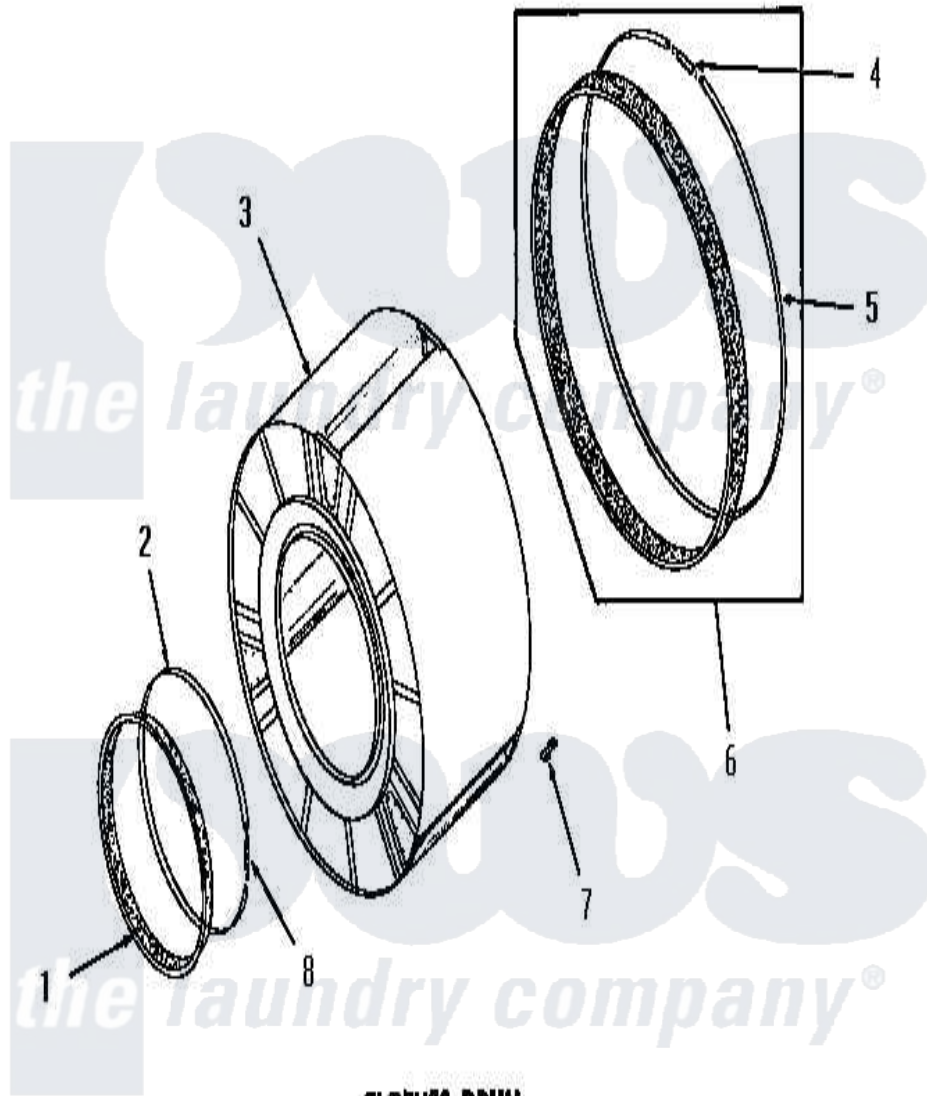

Amana DG3240 07 - CLOTHES DRUM

CLOTHES DRUM

Amana [Residential Amana DG3240 Washer Parts](#) Parts Diagram 07 - CLOTHES DRUM
 Click on the part number to view part

Item	Original Part Number	Replaced By	Status	Part Description
1	51881			Seal, Front
2	50169			Strap, Retainer
3	53135			Assembly, Drum
4	52310			Spring
5	50781			Strap, Seal
6	51883A			Assembly, Seal
7	51201		Not Available	CLIP
8	50168			Spring