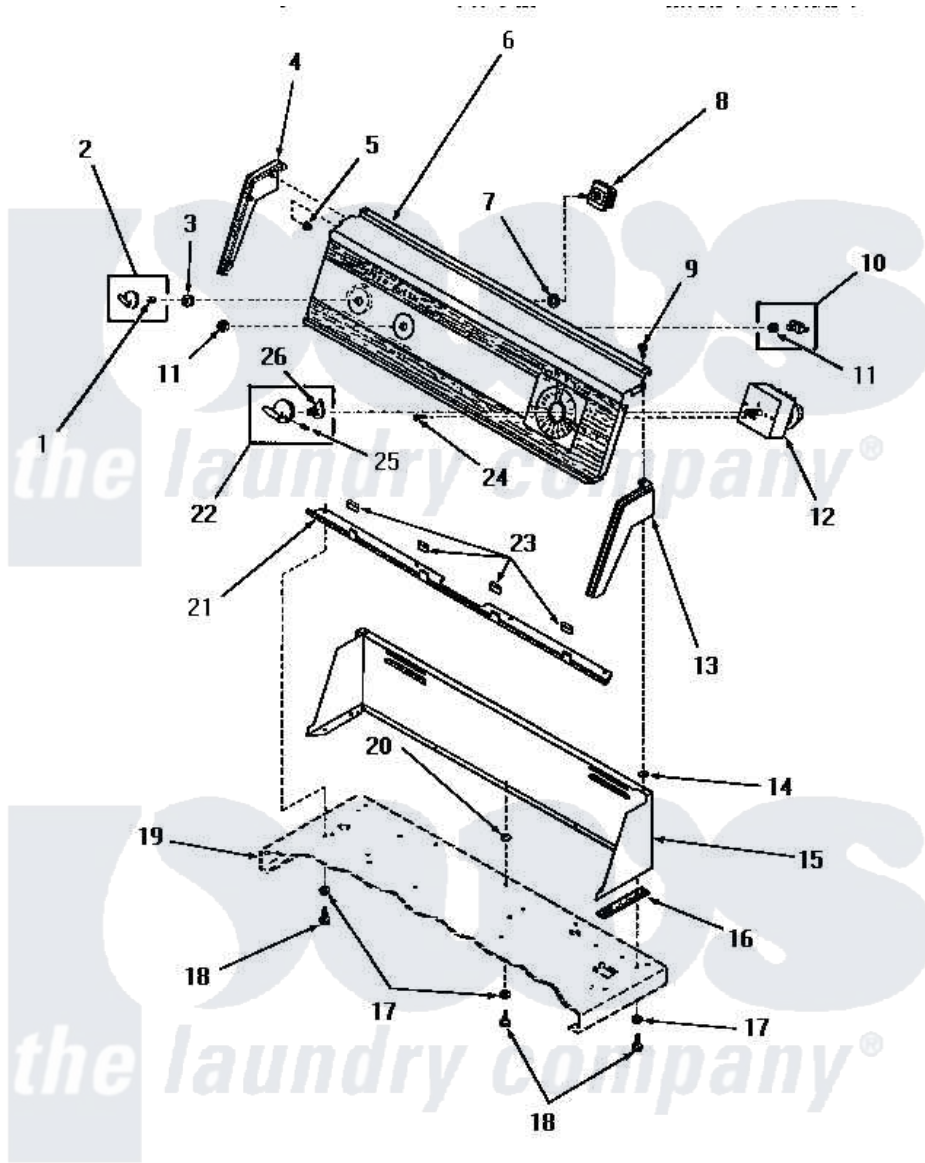

# Amana DG3240 08 - CONTROL PANEL, CONTROL HOOD & CONTROLS

## CONTROL PANEL, CONTROL HOOD AND CONTROLS

Amana [Residential Amana DG3240 Washer Parts](#) Parts Diagram 08 - CONTROL PANEL, CONTROL HOOD & CONTROLS

[Click on the part number to view part](#)

Item	Original Part Number	Replaced By	Status	Part Description
1	22244		Not Available	CLIP,C xREPLACE
2	22245		Not Available	xREPLACE
3	<a href="#">24205</a>			Nut, Knurled 3/8-24
4	25124		Not Available	CONTROL HOOD END, LEFT
5	25126	<a href="#">5303284616</a>		Clip
6	Y0053958	<a href="#">59001951</a>		Fuse- Ther
7	<a href="#">91176</a>			Lockwasher, 3/8 Intshkp
8	53380		Not Available	TEMPERATURE SELECTOR SWITCH
9	25232		Not Available	SCREW,8AB-18X7/8 OVAL
10	53768	<a href="#">55882P</a>		Assembly- Switch
11	<a href="#">52947</a>			Nut, Hex 15/32-32
12	52610		Not Available	TIMER
13	25123		Not Available	CONTROL HOOD END, RIGHT
14	<a href="#">24522</a>			Nut, Speed-8ab-18 C1995

15	53446W	Not Available	CONTROL HOOD, WHITE
"	53446H	Not Available	CONTROL HOOD, HARVEST GOLD
"	53446A	Not Available	CONTROL HOOD, AVOCADO
"	53446C	Not Available	CONTROL HOOD, COPPERTONE
16	23028	Not Available	GASKET, CONTROL BOX END
17	<a href="#">20493</a>		Washer, 11/64 ID x 3/8 OD
18	23962	<a href="#">W10116760</a>	Screw
19	Y00000000	Not Available	SEE NOTE CABINET TOP
20	23425	Not Available	WASHER, 7/32 ID X 7/16 ODX.
21	52912	Not Available	PANEL SUPPORT BRACKET
22	24858	Not Available	ASSY, KNOB-TIMER
23	24859	Not Available	SLEEVE, SUPPORT ANGLE
24	<a href="#">70212</a>		Screw, 8-32 X 5/32 RD H
25	25285	Not Available	SETSCREW
26	24857	Not Available	INDICATOR