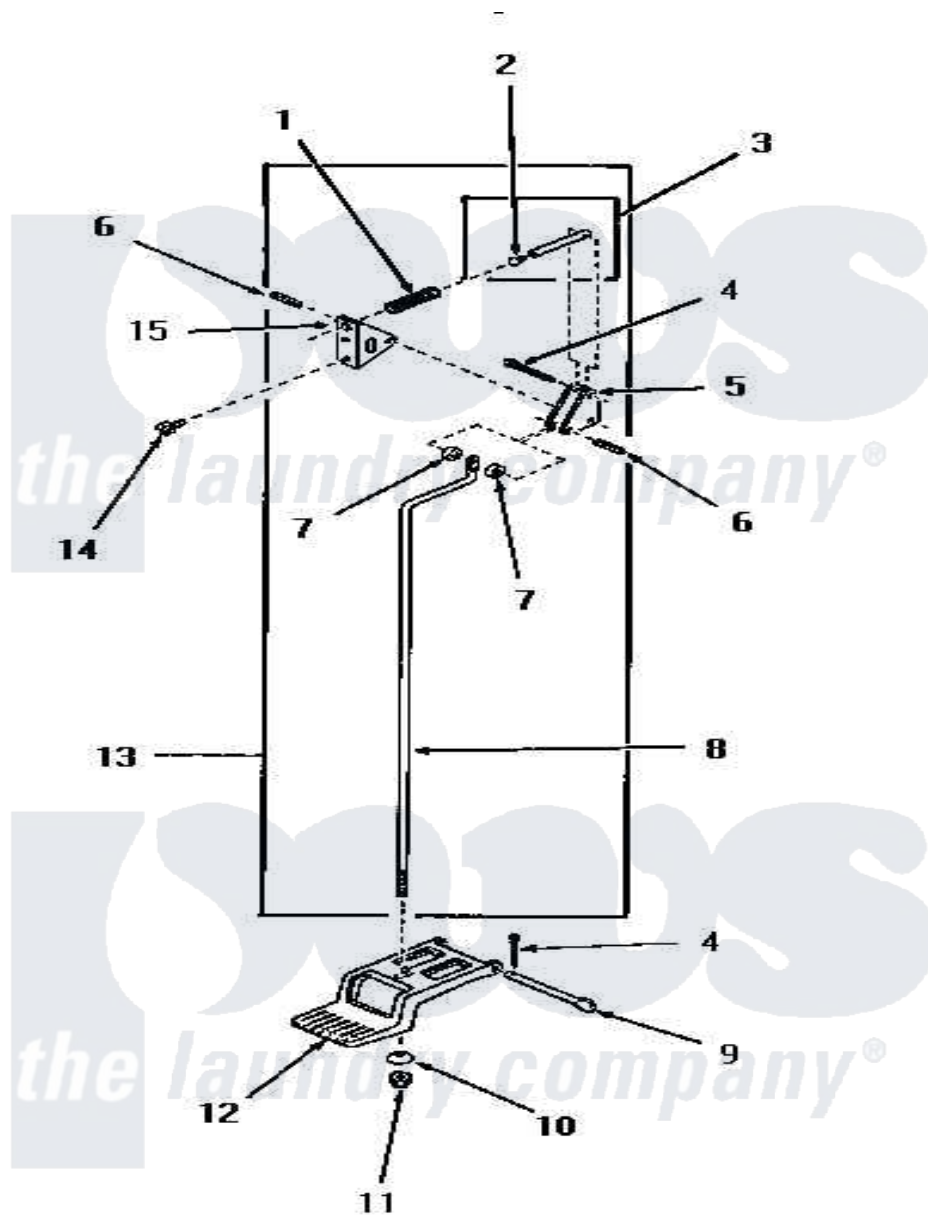

# Amana DG3240 09 - DOOR RELEASE

Amana [Residential Amana DG3240 Washer Parts](#) Parts Diagram 09 - DOOR RELEASE  
 Click on the part number to view part

Item	Original Part Number	Replaced By	Status	Part Description
1	51065		Not Available	DOOR RELEASE SPRING
2	51786		Not Available	PLUG
3	51841		Not Available	DOOR RELEASE PIN ASSEMBLY
4	<a href="#">02578</a>			Pin, Cotter
5	51041		Not Available	DOOR RELEASE LEVER
6	51161		Not Available	PIN,ROLL 1/8 X 3/4
7	<a href="#">51121</a>			Door Release Spacer
8	51837		Not Available	DOOR RELEASE ROD
9	51045		Not Available	PEDAL HINGE PIN
10	51046		Not Available	NYLON WASHER
11	51271		Not Available	NUT
12	<a href="#">51802</a>			Pedal, Foot
13	51844		Not Available	DOOR RELEASE ASSEMBLY
14	51246		Not Available	SCREW
15	51052		Not Available	DOOR RELEASE BRACKET