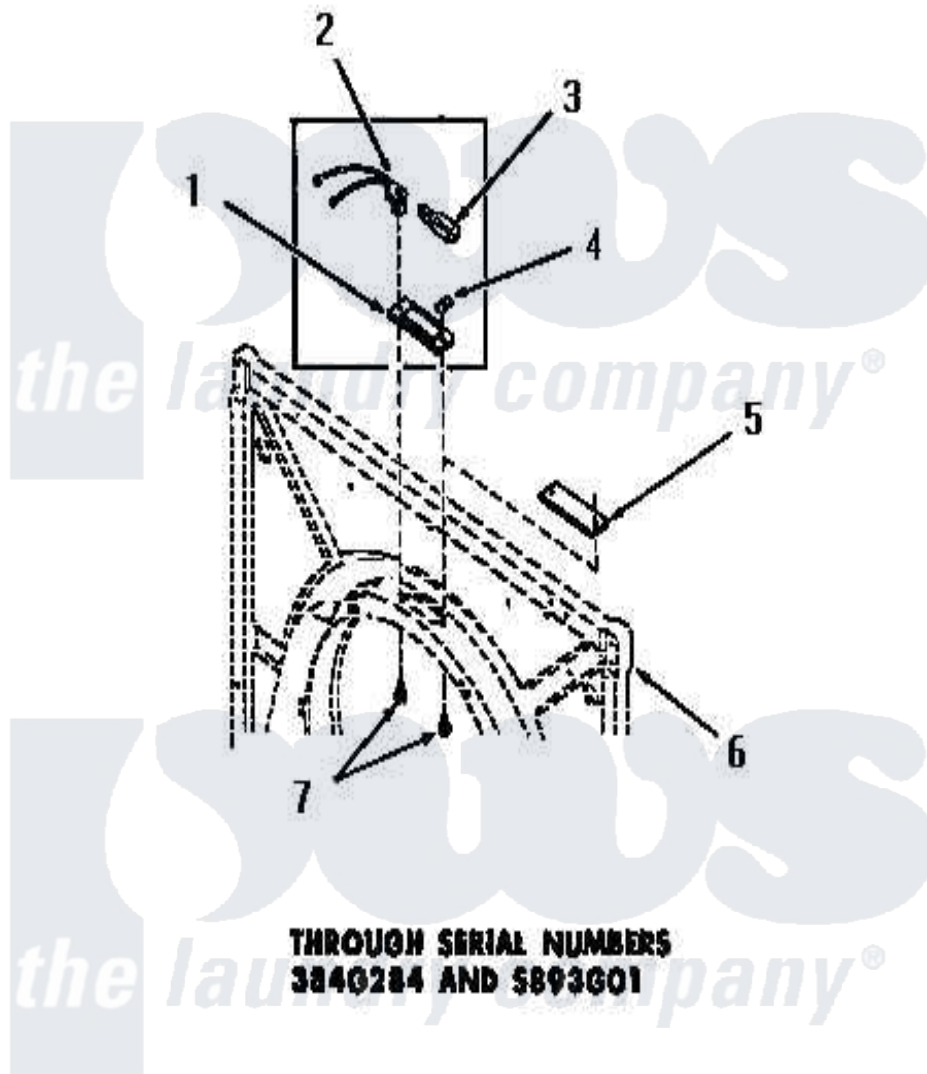

Amana DG3240 10 - DRUM LIGHT & COVER PLATE

[Amana Residential Amana DG3240 Washer Parts](#) Parts Diagram 10 - DRUM LIGHT & COVER PLATE
[Click on the part number to view part](#)

Item	Original Part Number	Replaced By	Status	Part Description
5	53911		Not Available	COVER PLATE
6	Y00000000		Not Available	SEE NOTE FRONT FRAME AND AIR SHROUD
7	51784		Not Available	SCREW, 10B-16 X 1/2 HEX