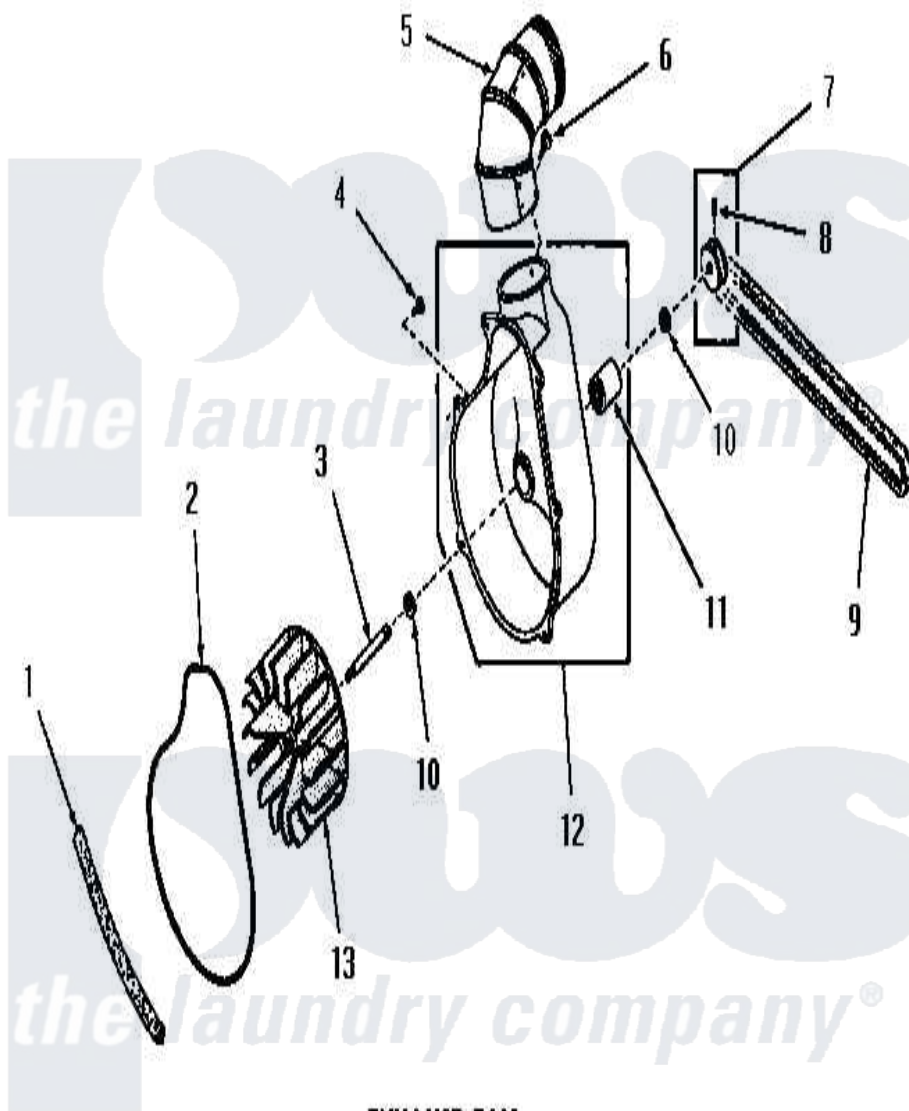

Amana DG3240 12 - EXHAUST FAN

EXHAUST FAN

Amana [Residential Amana DG3240 Washer Parts](#) Parts Diagram 12 - EXHAUST FAN
 Click on the part number to view part

| Item | Original Part Number | Replaced By | Status | Part Description |
|------|-----------------------|---------------------------|---------------|---------------------------|
| 1 | 51790 | | | Seal |
| 2 | 51791 | | | Gasket, Housing |
| 3 | 53519 | | Not Available | EXHAUST FAN SHAFT |
| 4 | 51784 | | Not Available | SCREW, 10B-16 X 1/2 HEX |
| 5 | Y0052707 | 31986601B | | Switch, Rocker |
| 6 | 23222 | 3177991 | | Screw |
| 7 | 53521 | | Not Available | ASSY, PULLEY |
| 8 | 02771 | | | Screw, 1/4-20 x 3/8 Hex S |
| 9 | 51994 | | | Belt |
| 10 | 52549 | | | Washer, 501 ID X3/4 Odx |
| 11 | 51991 | | Not Available | BEARING |
| 12 | 51946 | | Not Available | HOUSING, BLOWER |
| 13 | 90585 | | Not Available | IMPELLER |