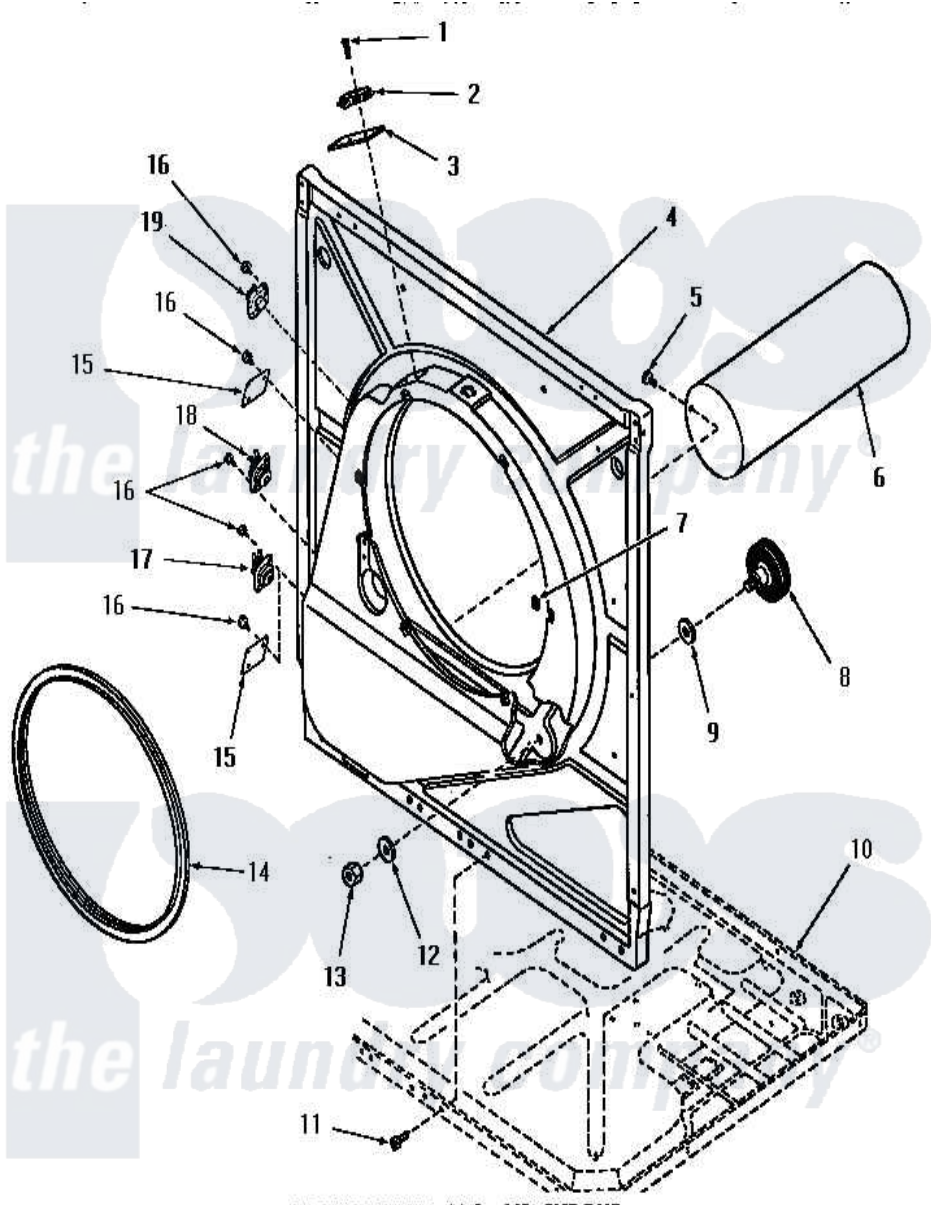

Amana DG3240 13 - FRONT FRAME & AIR SHROUD

FRONT FRAME AND AIR SHROUD

[Amana Residential Amana DG3240 Washer Parts](#) Parts Diagram 13 - FRONT FRAME & AIR SHROUD
 Click on the part number to view part

Item	Original Part Number	Replaced By	Status	Part Description
1	51783			Screw, 6b-20 X 7/8 HeX
2	Y51143		Not Available	SWITCH
3	52112			Insulation
4	51850		Not Available	FRONT FRAME AND AIR SHROUD
5	52150	489464		Screw
6	51821		Not Available	EXHAUST DUCT
7	52865		Not Available	SPEED NUT
8	53555	56285		Roller Cylinder
9	52123			Washer
10	Y00000000		Not Available	SEE NOTE FRAME BASE
11	51784		Not Available	SCREW,10B-16 X 1/2 HEX
12	52122			Washer
13	52124		Not Available	NUT
14	51798		Not Available	GASKET
15	52550		Not Available	COVER PLATE
16	23222	3177991		Screw