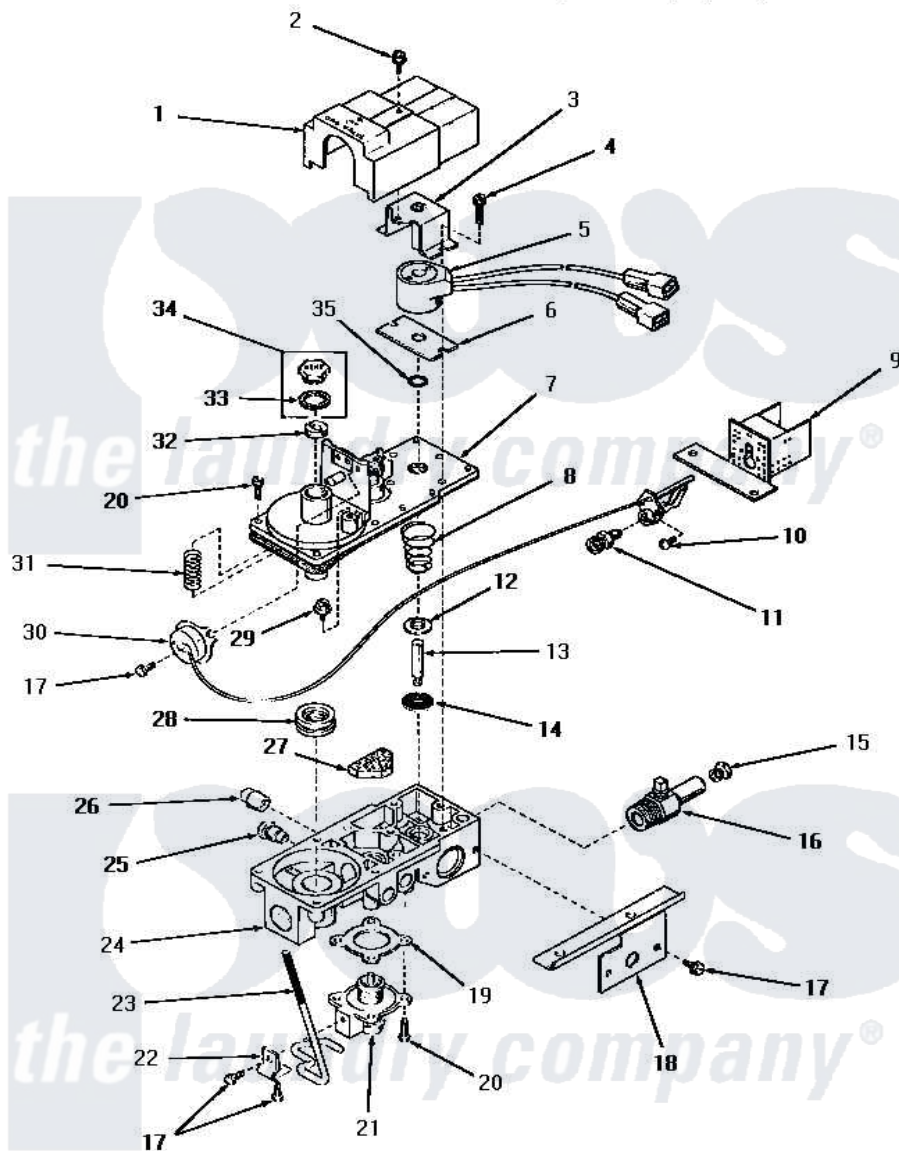

# Amana DG3240 14 - GAS VALVE (NAT. / MIXED GAS)

**GAS VALVE (NAT./MIXED GAS)**

Amana [Residential Amana DG3240 Washer Parts](#) Parts Diagram 14 - GAS VALVE (NAT. / MIXED GAS)  
 Click on the part number to view part

Item	Original Part Number	Replaced By	Status	Part Description
1	53377S		Not Available	VALVE HOUSING
2	53379B		Not Available	HEX HEAD SCREW
3	53377B		Not Available	PLUNGER GUIDE AND BRACKET
4	53379C		Not Available	HEX HEAD SCREW
5	53377A		Not Available	COIL,BURNER
6	53377C		Not Available	PLATE
7	53377K		Not Available	VALVE COVER AND GASKET
8	53377Y		Not Available	VALVE SPRING
9	53377F		Not Available	PILOT SHIELD
10	53379F		Not Available	ROUND HEAD SCREW
11	<a href="#">53387</a>			Orifice, NG
12	53377L		Not Available	STIFFENER
13	53377M		Not Available	PLUNGER SHAFT
14	53377N		Not Available	PLUNGER SEAT
15	51209		Not Available	ORIFICE,NG

16	53377W	Not Available	BURNER ORIFICE ADAPTER
17	53379D	Not Available	HEX HEAD SCREW
18	53377Q	Not Available	MOUNTING BRACKET
19	53377H	Not Available	GASKET
20	53379E	Not Available	HEX HEAD SCREW
21	53377G	Not Available	RESET VALVE
22	53377U	Not Available	CLAMP
23	53377J	Not Available	RESET LEVER
24	53377P	Not Available	VALVE BODY
25	53377V	Not Available	SCREW, COMPRESSION
26	<a href="#">20247</a>		Plug, Pipe
27	53377T	Not Available	FILTER
28	52966R	Not Available	REGULATOR SEAT
29	53377Z	Not Available	HEX HEAD SCREW
30	53377E	Not Available	BURNER, PILOT
31	53377X	Not Available	REGULATOR SPRING
32	52966M	Not Available	REGULATOR SCREW
33	52966L	Not Available	GASKET
34	53558	Not Available	SCREW, VENT
35	53377D	Not Available	O-RING