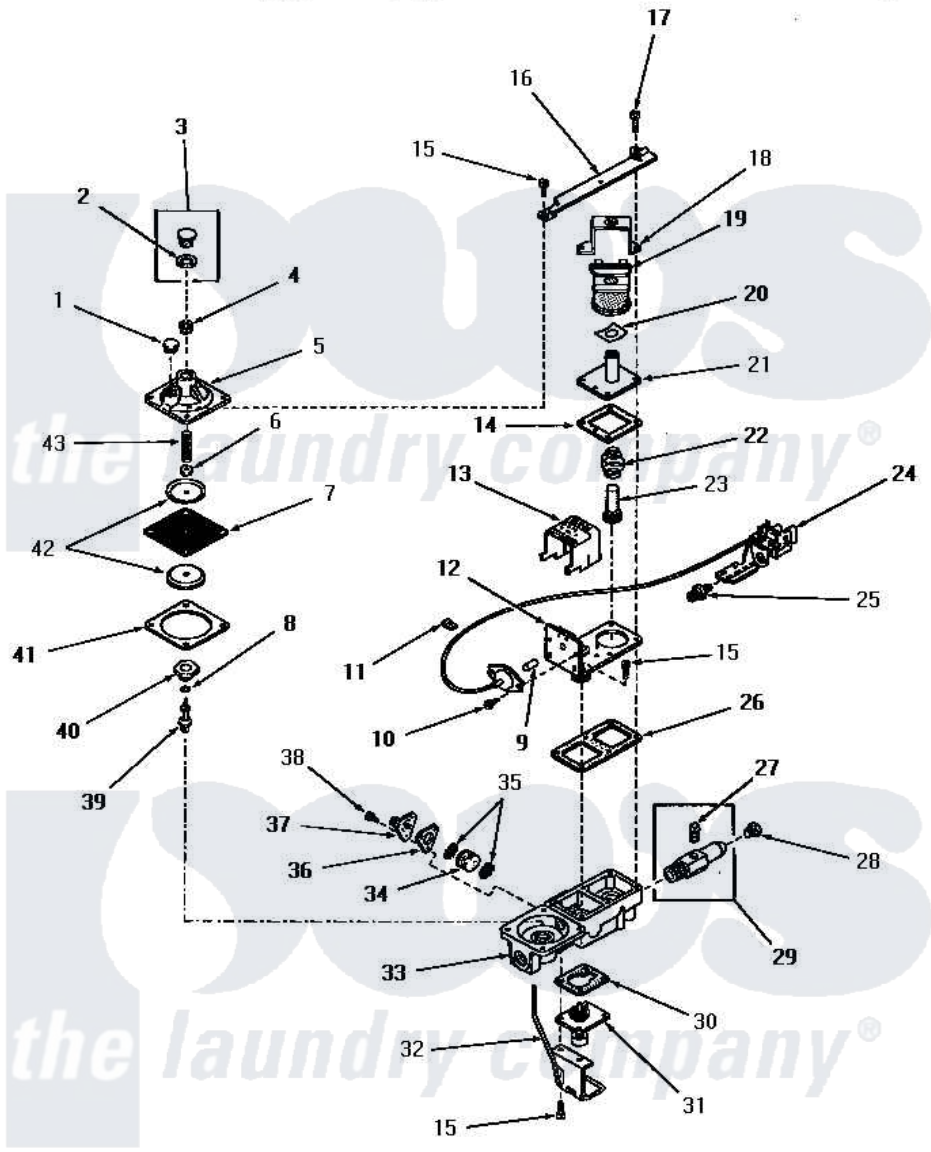

Amana DG3240 15 - GAS VALVE (NAT. / MIXED GAS)

GAS VALVE (NAT./MIXED GAS)

Amana [Residential Amana DG3240 Washer Parts](#) Parts Diagram 15 - GAS VALVE (NAT. / MIXED GAS)
 Click on the part number to view part

Item	Original Part Number	Replaced By	Status	Part Description
1	54477		Not Available	CAP,VENT
2	0054474		Not Available	USE D7425607
3	Y0054476	D7431921Q		Gasket
4	54486C		Not Available	REGULATOR SCREW
5	51402Q		Not Available	REGULATOR COVER
6	51402V		Not Available	NUT
7	51402X		Not Available	DIAPHRAGM
8	51402Y		Not Available	GASKET
9	54486Z		Not Available	ACTUATING PIN
10	54486K		Not Available	SCREW
11	54486N		Not Available	CLAMP
12	54486D		Not Available	PILOT VALVE LATCH AND PLATE
13	54486G		Not Available	LATCH COVER
14	54486T		Not Available	GASKET
15	54486J		Not Available	SCREW
16	54485		Not Available	MOUNTING BRACKET

17	54486L	Not Available	SCREW
18	54486F	Not Available	COIL HOLD-DOWN BRACKET
19	54486A	Not Available	COIL,BURNER
20	51402G	Not Available	LEAF SPRING
21	54486U	Not Available	PLUNGER GUIDE
22	51999E	Not Available	SPRING
23	54486M	Not Available	PLUNGER
24	54484	Not Available	PILOT BURNER
25	54473	Not Available	ORIFICE,PILOT
26	54486R	Not Available	GASKET
27	20247		Plug, Pipe
28	51209	Not Available	ORIFICE,NG
29	0054480	Not Available	NET-PAN,DRAIN
30	54486S	Not Available	GASKET
31	54486Q	Not Available	RESET VALVE
32	54486E	Not Available	RESET LEVER AND BRACKET
33	54486B	Not Available	VALVE BODY
34	54486Y	Not Available	FILTER
35	54486X	Not Available	FILTER SCREEN
36	54486W	Not Available	GASKET
37	54486P	Not Available	OUTLET
38	54486H	Not Available	SCREW
39	51402AB	Not Available	REGULATOR PIN
40	51402AA	Not Available	REGULATOR PIN SEAT
41	51402Z	Not Available	GASKET
42	51402W	Not Available	DIAPHRAGM PLATE
43	51402U	Not Available	REGULATOR SPRING