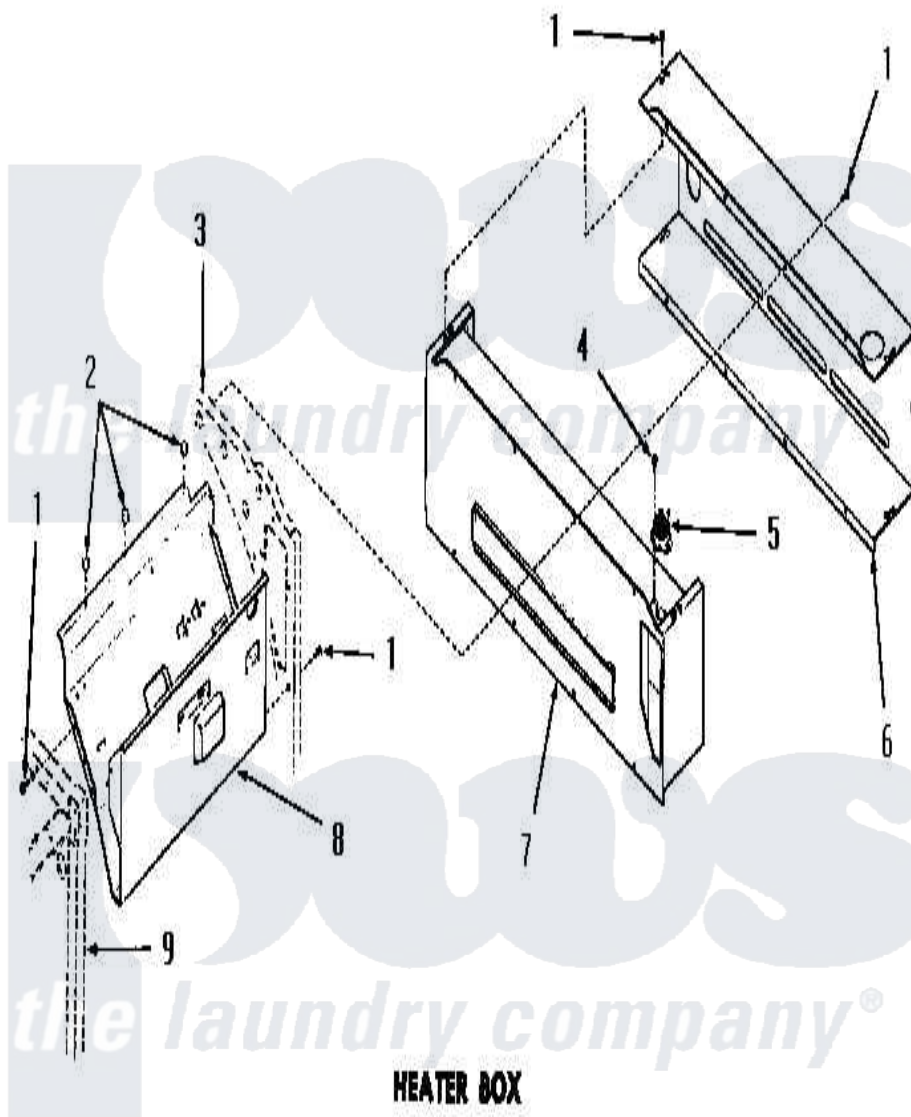

# Amana DG3240 16 - HEATER BOX

**HEATER BOX**  
(Gas Models)

[Amana Residential Amana DG3240 Washer Parts](#) Parts Diagram 16 - HEATER BOX  
Click on the part number to view part

Item	Original Part Number	Replaced By	Status	Part Description
1	51784		Not Available	SCREW,10B-16 X 1/2 HEX
2	52552		Not Available	BUMPER, OVEN DOOR
3	Y00000000		Not Available	SEE NOTE REAR FRAME
4	23222	<a href="#">3177991</a>		Screw
5	51185		Not Available	THERMOSTAT,HEATER BOX
6	Y51862		Not Available	HEATER BOX
7	54717		Not Available	ASSY,HEATER BOX
8	Y52584		Not Available	BURNER SHIELD
9	Y00000000		Not Available	SEE NOTE FRONT FRAME AND AIR SHROUD