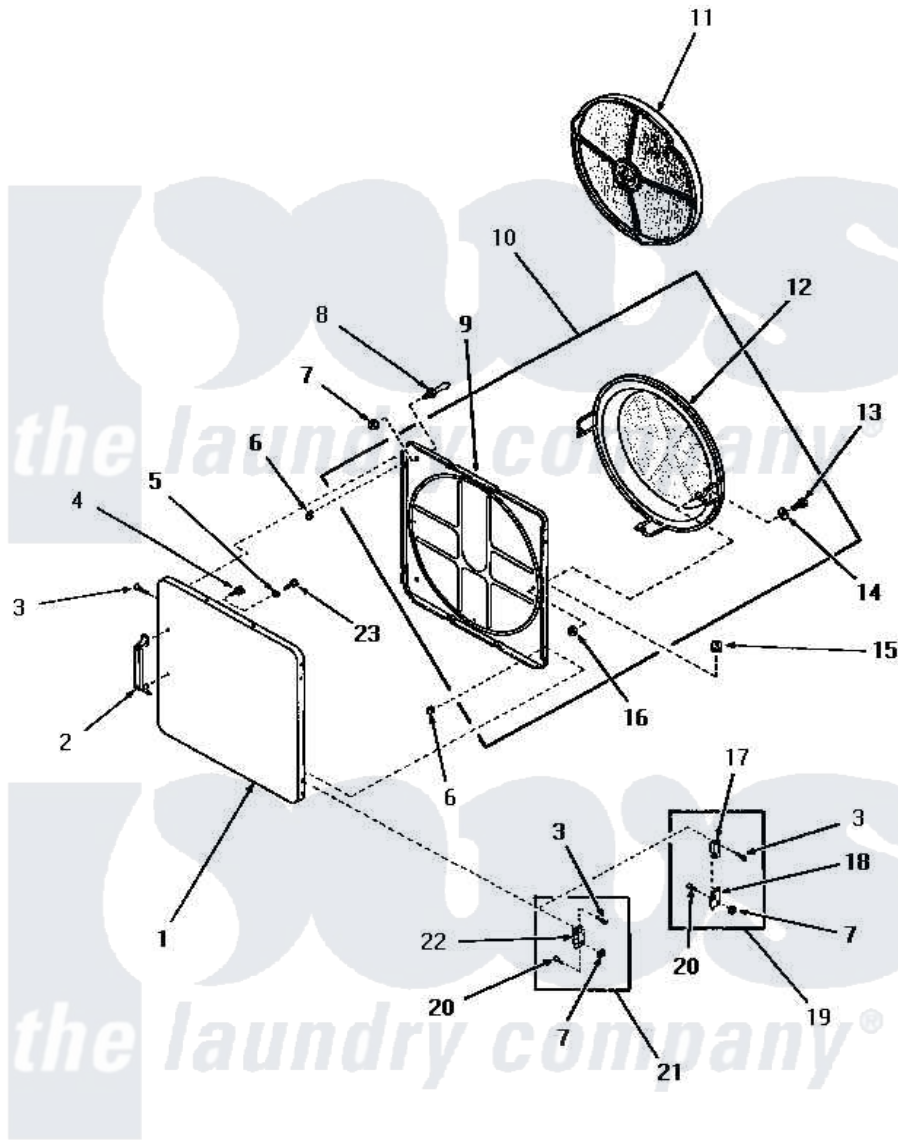

Amana DG3240 17 - LOADING DOOR

LOADING DOOR (Through Serial Nos. 31V9368 and 566Y580)

Amana [Residential Amana DG3240 Washer Parts](#) Parts Diagram 17 - LOADING DOOR
[Click on the part number to view part](#)

Item	Original Part Number	Replaced By	Status	Part Description
1	52489W		Not Available	OUTER DOOR PANEL, WHITE
"	52489H		Not Available	OUTER DOOR PANEL, HARVEST GOLD
"	52489C		Not Available	OUTER DOOR PANEL, COPPERTONE
"	52489A		Not Available	OUTER DOOR PANEL, AVOCADO
2	54068	61925		Pull Door Commercial Black
3	52864	500226		Screw, 8b-16 x 5/8 Tap
4	52150	489464		Screw
5	Y20278		Not Available	LOCKWASHER
6	52865		Not Available	SPEED NUT
7	51236	488130		Nut
8	51992			Strike, Door
9	54730		Not Available	INNER DOOR PANEL
10	54738		Not Available	ASSY,HOUSING & PANEL
11	53002		Not Available	NO LONGER AVAILABLE

12	54731	54-731		Bake Element
13	24688		Not Available	CAP SCREW
14	Q6275		Not Available	WASHER
15	51858			Grommet
16	52566	27001225		Nut, Jam Mid Lock 1/4-20
17	Y0053944	D7772202		Air Duct. Bottom
18	Y0053945	D7772101		Shield-Light
19	Y00000000		Not Available	SEE NOTE MODELS DG3300 & DG3240
20	22649			Screw, 8-32 X 13/32 FI
21	Y00000000		Not Available	SEE NOTE ALL OTHER MODELS
23	22024	20001169		22024 24