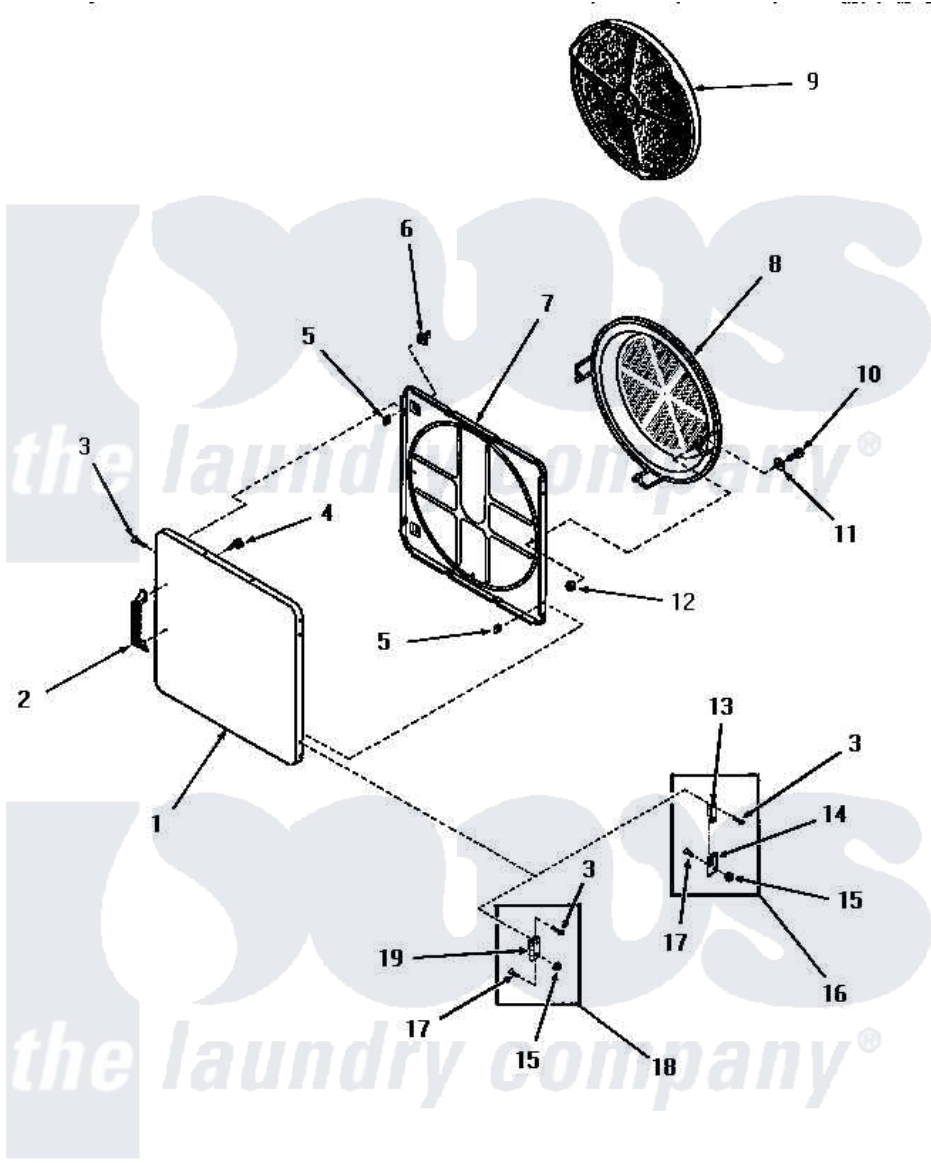

# Amana DG3240 18 - LOADING DOOR

## LOADING DOOR (Starting Serial Nos. 31Y9369 and S66Y581)

Amana [Residential Amana DG3240 Washer Parts](#) Parts Diagram 18 - LOADING DOOR  
Click on the part number to view part

| Item | Original Part Number | Replaced By             | Status        | Part Description               |
|------|----------------------|-------------------------|---------------|--------------------------------|
| 1    | 52489W               |                         | Not Available | OUTER DOOR PANEL, WHITE        |
| "    | 52489H               |                         | Not Available | OUTER DOOR PANEL, HARVEST GOLD |
| "    | 52489C               |                         | Not Available | OUTER DOOR PANEL, COPPERTONE   |
| "    | 52489A               |                         | Not Available | OUTER DOOR PANEL, AVOCADO      |
| 2    | 54068                | <a href="#">61925</a>   |               | Pull Door Commercial Black     |
| 3    | 52864                | <a href="#">500226</a>  |               | Screw, 8b-16 x 5/8 Tap         |
| 4    | 52150                | <a href="#">489464</a>  |               | Screw                          |
| 5    | 52865                |                         | Not Available | SPEED NUT                      |
| 6    | 54661                | <a href="#">LA-1003</a> |               | Door Catch Kit                 |
| 7    | 54665                | <a href="#">54-665</a>  |               | Bake Element                   |
| 8    | 54731                | <a href="#">54-731</a>  |               | Bake Element                   |
| 9    | 53002                |                         | Not Available | NO LONGER AVAILABLE            |
| 10   | 24688                |                         | Not Available | CAP SCREW                      |
| 11   | Q6275                |                         | Not Available | WASHER                         |