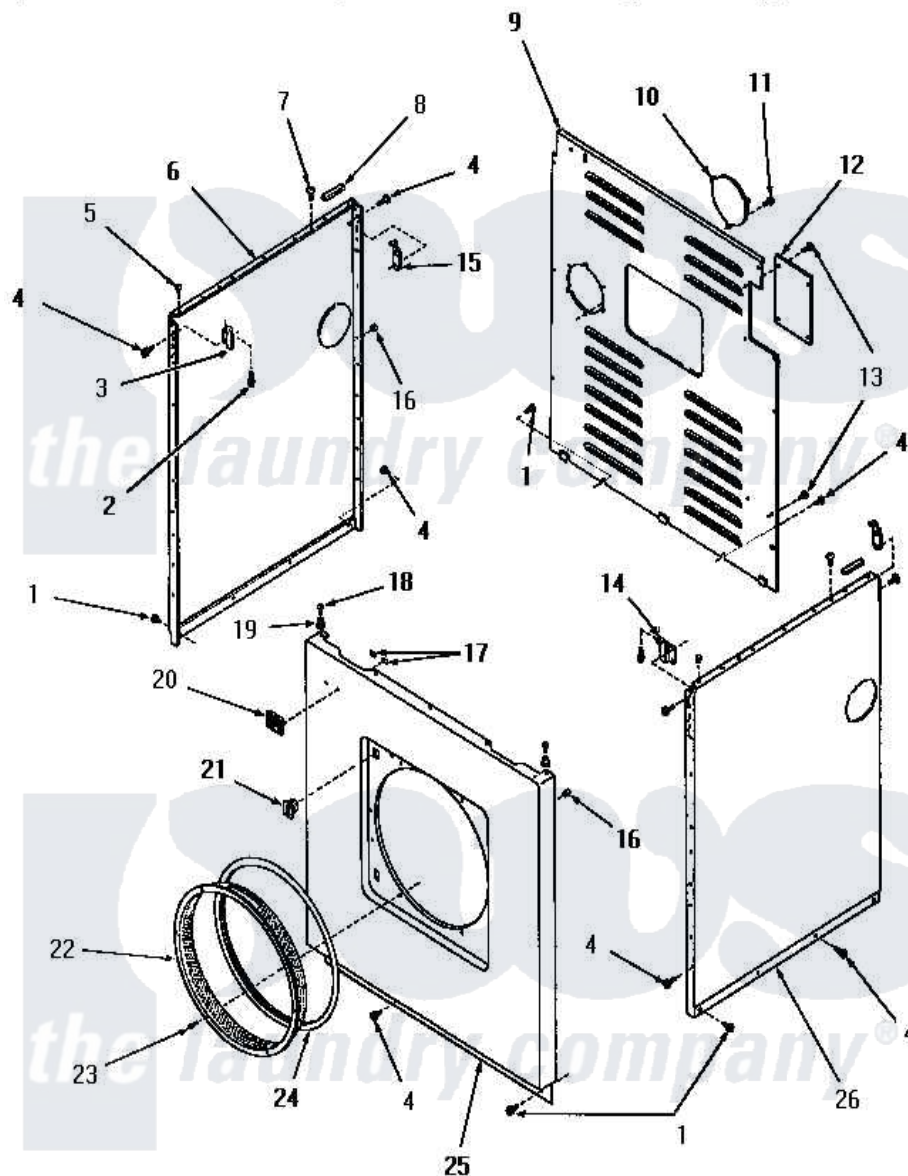

Amana DG3240 21 - PANELS

Amana [Residential Amana DG3240 Washer Parts](#) Parts Diagram 21 - PANELS
 Click on the part number to view part

| Item | Original Part Number | Replaced By | Status | Part Description |
|------|-----------------------|--------------------------|---------------|--------------------------------|
| 1 | 25723 | 27001200 | | Screw |
| 2 | 23008 | | | Screw, 10-24 X 3/4 Sems |
| 3 | 22847 | | Not Available | BRACKET |
| 4 | 51784 | | Not Available | SCREW,10B-16 X 1/2 HEX |
| 5 | 21176 | | | Bumper |
| 6 | 52669W | | Not Available | SIDE PANEL, LEFT, WHITE |
| " | 52669C | | Not Available | SIDE PANEL, LEFT, COPPERTONE |
| " | 52669H | | Not Available | SIDE PANEL, LEFT, HARVEST GOLD |
| " | 52669A | | Not Available | SIDE PANEL, LEFT, AVOCADO |
| 7 | 52442 | | Not Available | SCREW, No.10-16 X 3/8" |
| 8 | 80312 | | | Bumper Pad |
| 9 | 52677GRW | | Not Available | REAR PANEL, GRAY, WHITE |
| " | 52677GRA | | Not Available | REAR PANEL, GRAY, AVOCADO |
| " | 52677GPB | | Not Available | REAR PANEL, GRAY, |