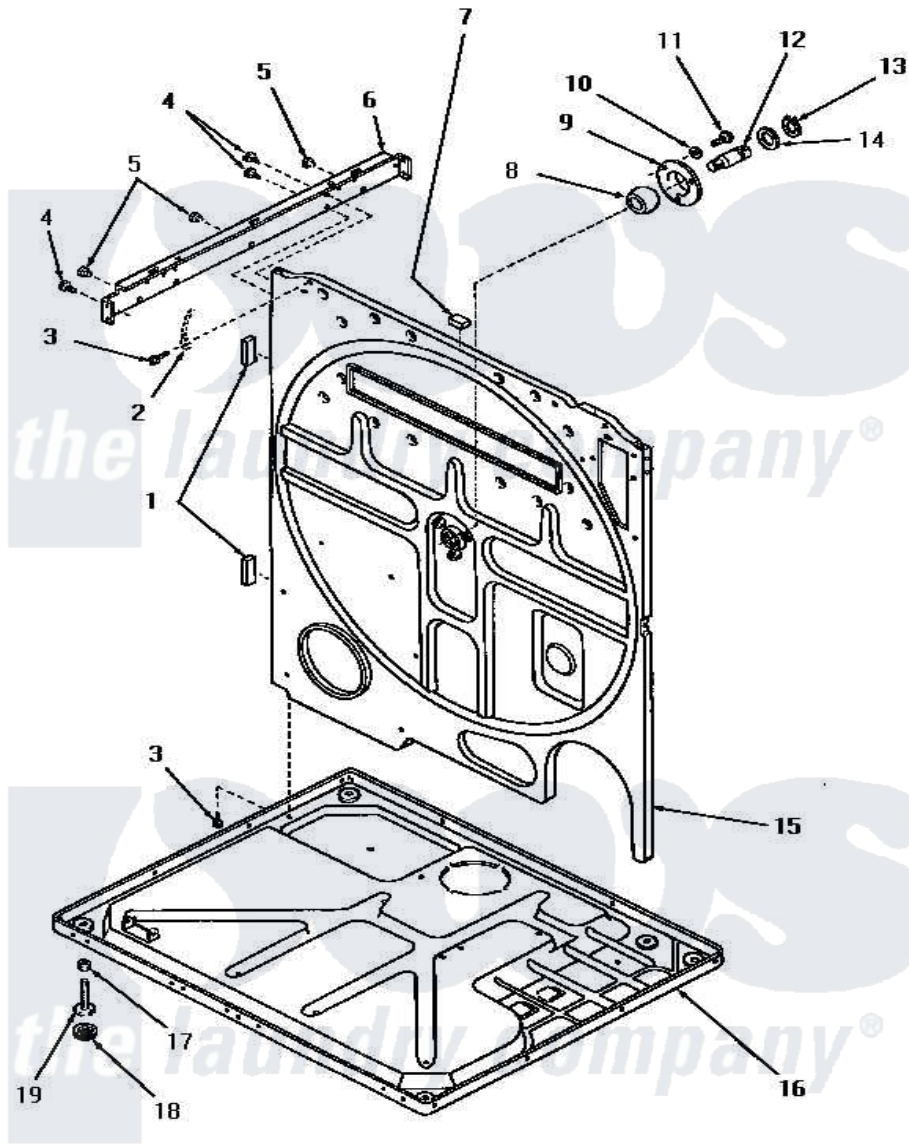

# Amana DG3240 22 - REAR FRAME & FRAME BASE

## REAR FRAME AND FRAME BASE

Amana [Residential Amana DG3240 Washer Parts](#) Parts Diagram 22 - REAR FRAME & FRAME BASE  
 Click on the part number to view part

Item	Original Part Number	Replaced By	Status	Part Description
1	20354		Not Available	BUMPER PAD
2	Y00000000		Not Available	SEE NOTE GROUND WIRE, GREEN
3	51784		Not Available	SCREW, 10B-16 X 1/2 HEX
4	51780	<a href="#">3390631</a>		Screw, 10-16 X 3/8
5	21685	<a href="#">40038001</a>		Bumper
6	51818		Not Available	SUPPORT CHANNEL, RIGHT OR LEFT
7	Y0054053	<a href="#">Y0301205</a>		Element- L
8	<a href="#">Y52079</a>			Bearing, Drum Shaft
9	51826		Not Available	COVER, BEARING
10	<a href="#">03189</a>			LoCkwasher, 1/4 Std-C P
11	53589	<a href="#">8204624</a>		Bolt
12	53132		Not Available	SHAFT, DRUM
13	<a href="#">70061</a>			Ring, Retaining
14	<a href="#">Y52564</a>			Washer
15	52574		Not Available	FRAME, REAR

16	Y52572	Not Available	FRAME BASE
17	52794	<a href="#">62739</a>	Nut, Lock
18	70282	<a href="#">Y314137</a>	Foot, Rubber
19	Y52696	<a href="#">Y305086</a>	Adjustable Leg And Nut