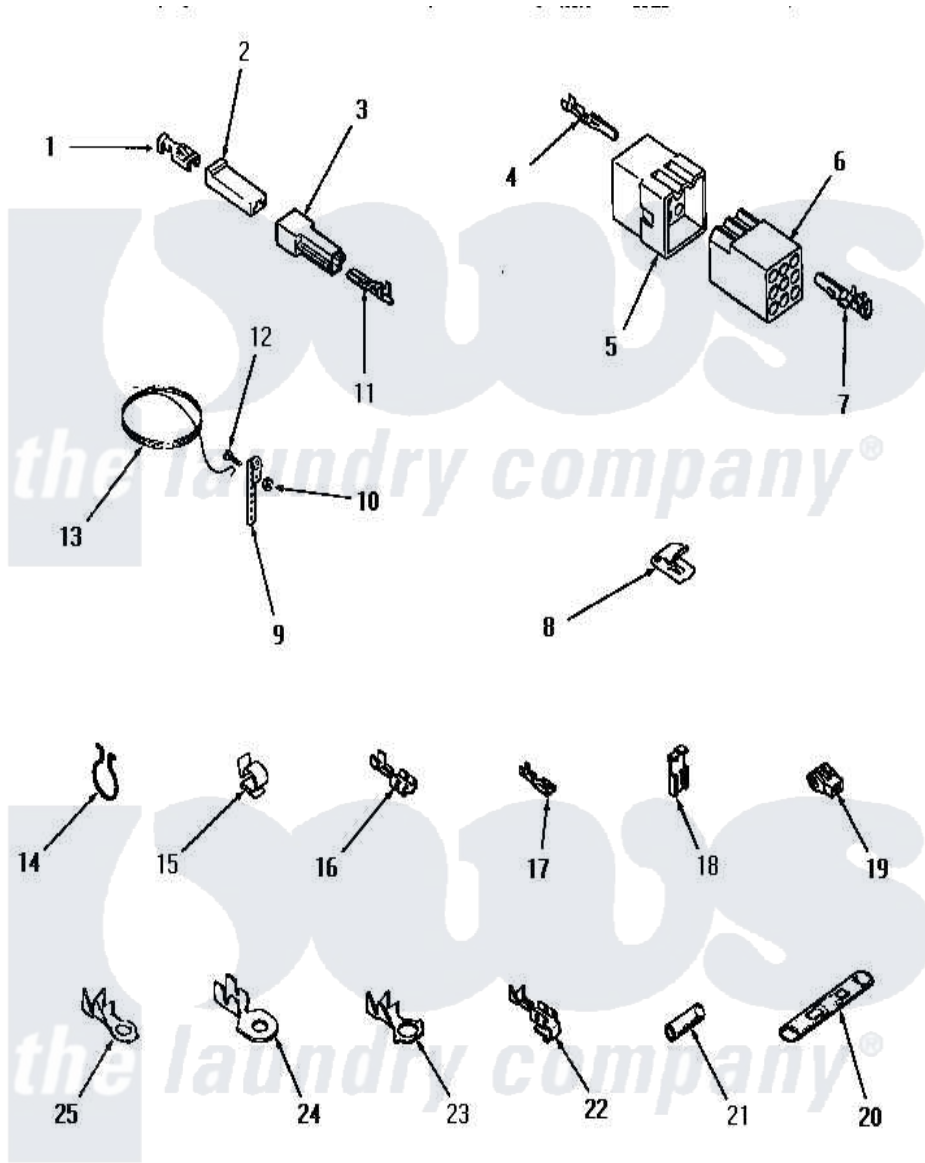

Amana DG3240 23 - WIRE & TERMINALS

WIRE AND TERMINALS

Amana [Residential Amana DG3240 Washer Parts](#) Parts Diagram 23 - WIRE & TERMINALS
 Click on the part number to view part

Item	Original Part Number	Replaced By	Status	Part Description
1	Y00115			Lock In Spade Terminal (18 Gaug (1/4 Inch-(1) 18 Gauge Wire)
2	90789			Connector
3	90788		Not Available	HOUSING, TAB
4	Y00116			Terminal, Pin-Male
5	23033			Plug, 9 Circuit
6	26163			Receptacle, 9 Circuit
7	Y00117	5011-XX		093 Female Socket
8	20309			Cable Clip
9	21430		Not Available	STRAP, GROUND
10	Y20276		Not Available	NUT
11	00133			Terminal, Tab-1/4 Male
12	21431		Not Available	ROUND HEAD SCREW
13	Y21429		Not Available	GROUND WIRE
14	51291			Clip, Wire
15	21036			Clip, Cable

16	Y00119		Not Available	SPADE TERMINAL(18 GAUGE) (1/4 INCH-(1) 18 GAUGE WIRE)
17	00112			Terminal, Spade-3/16 Fe
18	Y00120			Terminal, Flag-1/4 Fema
19	70210		Not Available	INSULATOR,BLUE
20	21091		Not Available	CONNECTOR TWO 1/4 INCH MALE
21	Y21365	503670		Sleeve Insulator
22	Y00114			Spade Terminal
23	Y00113		Not Available	TERMINAL,RING-1/4 STUD
24	Y00111			Ring Terminal No.10 No.10 18 Gauge Wires Or
25	00110			No.10 18 Gauge Wire
NI	20680		Not Available	18 GAUGE WIRE
"	20679		Not Available	WIRE, 12 GAUGE