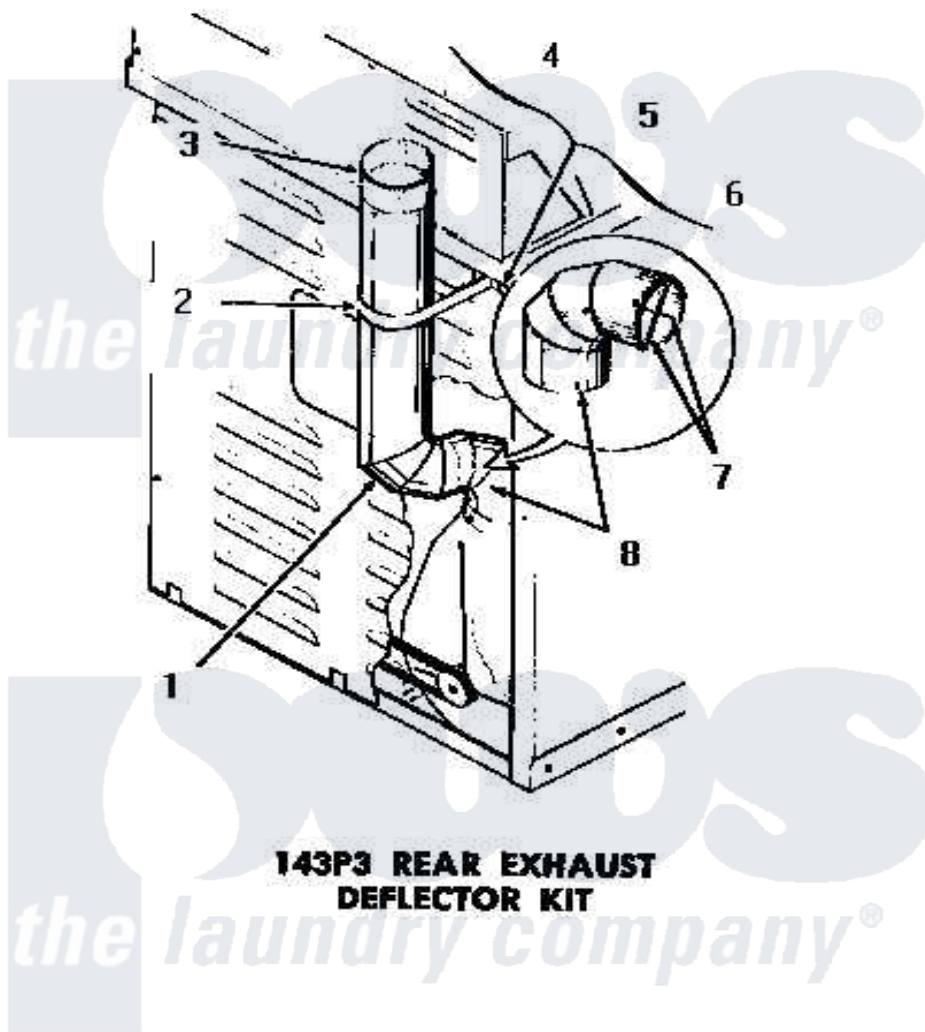

# Amana DG3250 01 - 143P3 REAR EXHAUST DEFLECTOR KIT

**143P3 REAR EXHAUST DEFLECTOR KIT**

Amana [Residential Amana DG3250 Washer Parts](#) Parts Diagram 01 - 143P3 REAR EXHAUST DEFLECTOR KIT  
 Click on the part number to view part

Item	Original Part Number	Replaced By	Status	Part Description
1	51917		Not Available	ELBOW
2	52127		Not Available	SUPPORT BRACKET
3	Y52129		Not Available	EXHAUST PIPE, 4" X 18"
4	<a href="#">20267</a>			Screw, 10-24 X 3/8 Round
5	<a href="#">03815</a>			Lockwasher, No.10 Ext Shk
6	03673		Not Available	NUT
7	Y00000000		Not Available	SEE NOTE CUT AND REMOVE WIRE GUARDS
8	Y00000000		Not Available	SEE NOTE DRYER EXHAUST ELBOW -- (SUPPLIED WITH DRYER)
NI	143P3		Not Available	REAR EXHAUST DEFLECTOR KIT