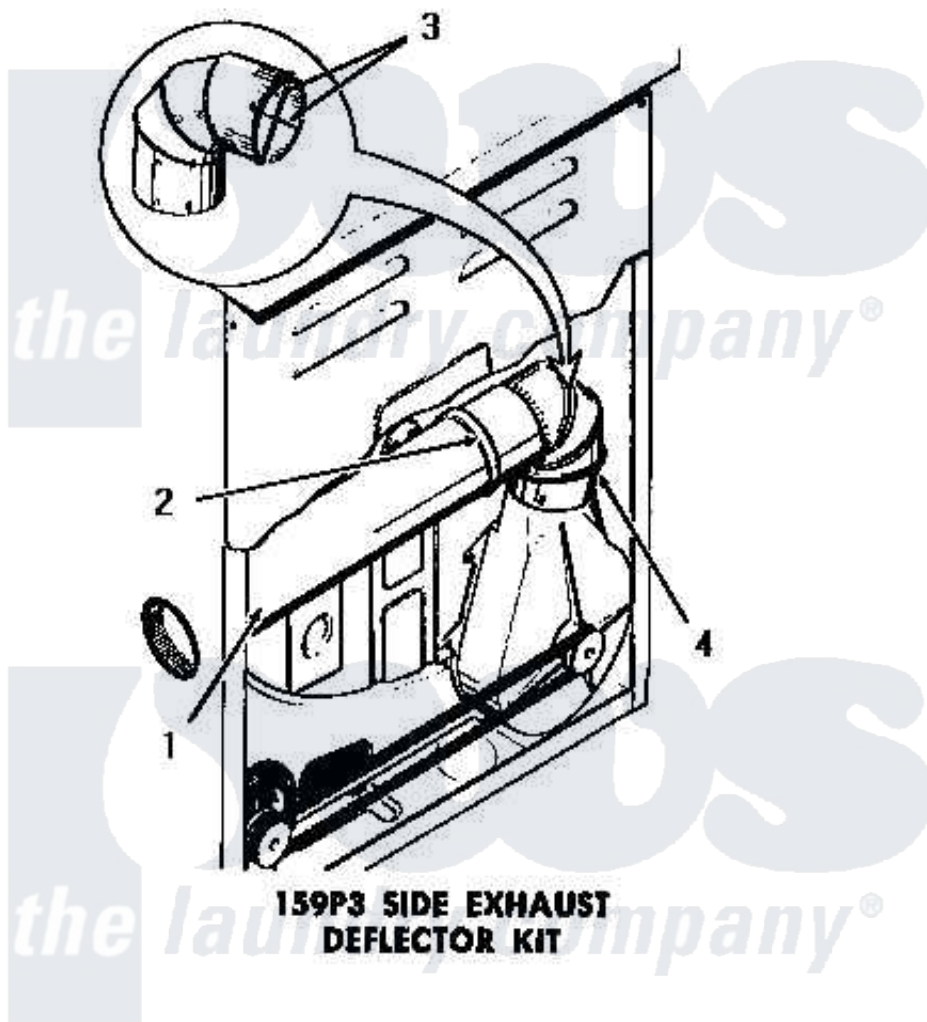

Amana DG3250 02 - 159P3 SIDE EXHAUST DEFLECTOR KIT

159P3 SIDE EXHAUST DEFLECTOR KIT

Amana [Residential Amana DG3250 Washer Parts](#) Parts Diagram 02 - 159P3 SIDE EXHAUST DEFLECTOR KIT
 Click on the part number to view part

Item	Original Part Number	Replaced By	Status	Part Description
1	Y0052776			Handle, Oven Door
2	0052775	0057344		Suptop Burner
3	Y00000000		Not Available	SEE NOTE CUT AND REMOVE WIRE GUARDS
4	Y00000000		Not Available	SEE NOTE DRYER EXHAUST ELBOW -- (SUPPLIED WITH DRYER)
NI	159P3		Not Available	SIDE EXHAUST DEFLECTOR KIT