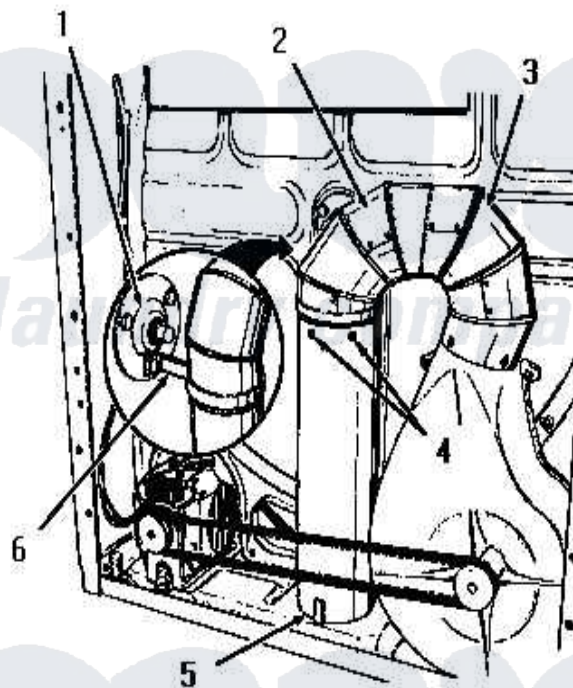

Amana DG3250 03 - 160P3 BOTTOM EXHAUST DEFLECTOR KIT

160P3 BOTTOM EXHAUST DEFLECTOR KIT

[Amana Residential Amana DG3250 Washer Parts](#) Parts Diagram 03 - 160P3 BOTTOM EXHAUST DEFLECTOR KIT
 Click on the part number to view part

Item	Original Part Number	Replaced By	Status	Part Description
1	Y00000000		Not Available	SEE NOTE BEARING RETAINER
2	52699		Not Available	SHORT 90 DEGREES ELBOW
3	Y00000000		Not Available	SEE NOTE DRYER EXHAUST ELBOW -- (SUPPLIED WITH DRYER)
4	23222	3177991		Screw
5	52698		Not Available	EXHAUST TUBE
6	0052775	0057344		Suptop Burner
NI	160P3		Not Available	BOTTOM EXHAUST DEFLECTOR KIT