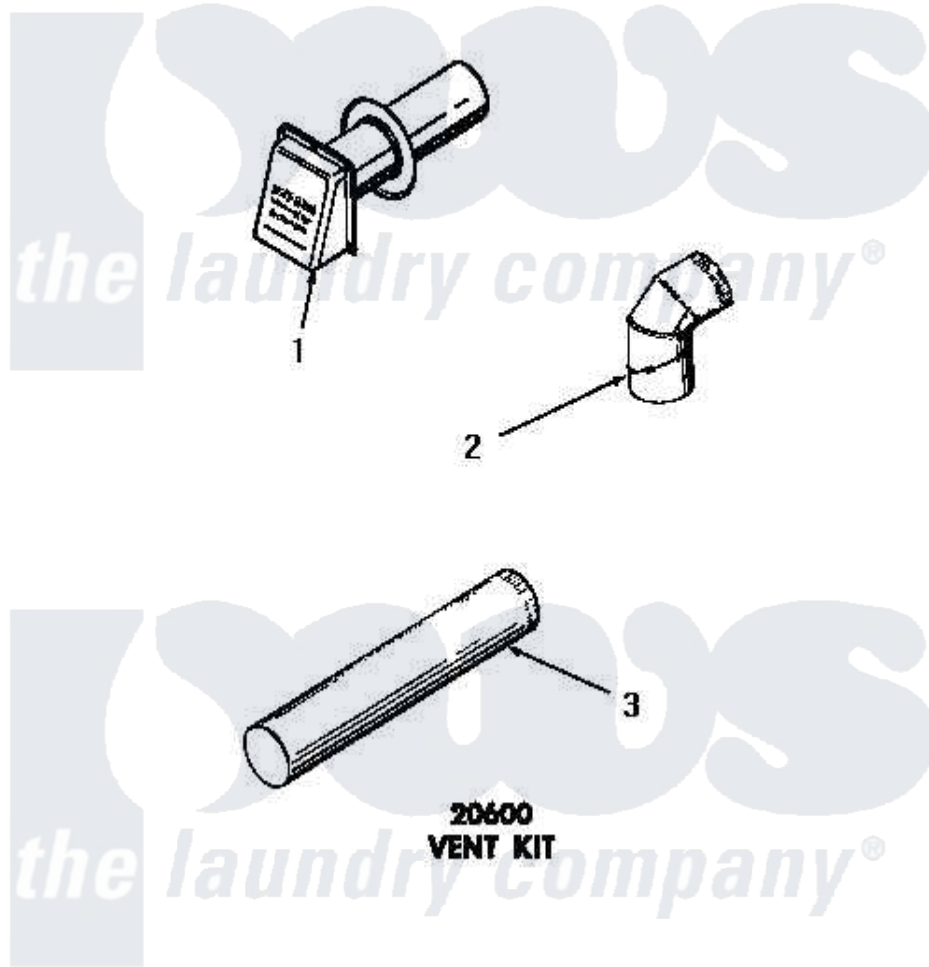

# Amana DG3250 04 - 20600 VENT KIT

[Amana Residential Amana DG3250 Washer Parts](#) Parts Diagram 04 - 20600 VENT KIT  
[Click on the part number to view part](#)

Item	Original Part Number	Replaced By	Status	Part Description
1	20601		Not Available	WEATHER HOOD
2	51917		Not Available	ELBOW
3	20602	<a href="#">20-602</a>		Root Destroyer
NI	20600		Not Available	VENT KIT