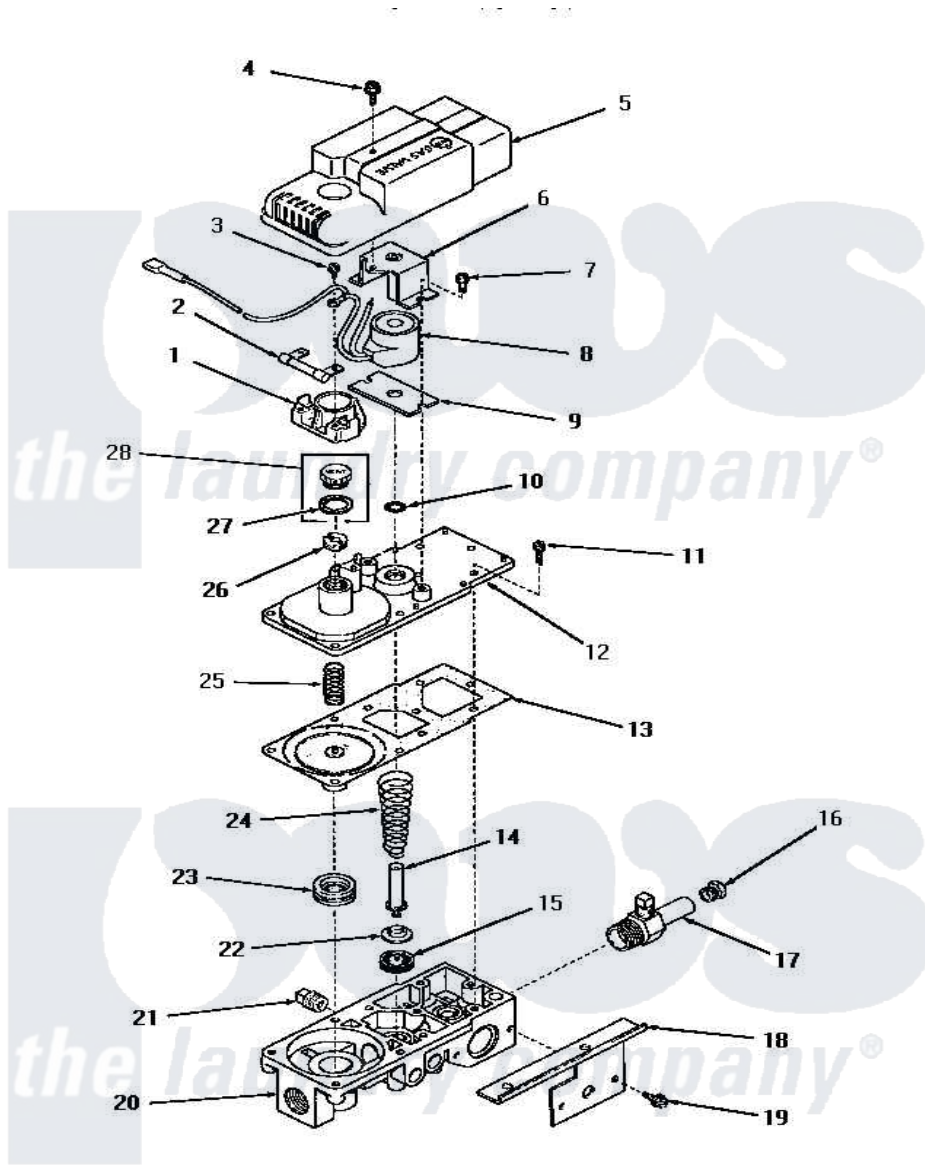

Amana DG3250 05 - 53428 GAS VALVE (NATURAL/MIXED GAS)

53428 GAS VALVE (NAT./MIXED GAS)

Amana [Residential Amana DG3250 Washer Parts](#) Parts Diagram 05 - 53428 GAS VALVE (NATURAL/MIXED GAS)
 Click on the part number to view part

Item	Original Part Number	Replaced By	Status	Part Description
1	53428M		Not Available	MOUNT,RESISTOR
2	52966B			Resistor
3	53428K		Not Available	HEX HEAD SCREW
4	51782		Not Available	SCREW, 6B-20X5/16
5	53428N		Not Available	VALVE HOUSING
6	53377B		Not Available	PLUNGER GUIDE AND BRACKET
7	53428J		Not Available	HEX HEAD SCREW
8	53428A			Coil, Burner
9	53377C		Not Available	PLATE
10	53377D		Not Available	O-RING
11	53379E		Not Available	HEX HEAD SCREW
12	53428E		Not Available	VALVE COVER
13	53428F		Not Available	DIAPHRAGM AND GASKET
14	53428D		Not Available	PLUNGER SHAFT
15	53428H		Not Available	PLUNGER SEAT
16	51209		Not Available	ORIFICE,NG

17	53377W	Not Available	BURNER ORIFICE ADAPTER
18	53377Q	Not Available	MOUNTING BRACKET
19	53379D	Not Available	HEX HEAD SCREW
20	53428L	Not Available	VALVE BODY
21	20247		Plug, Pipe
22	53377L	Not Available	STIFFENER
23	52966R	Not Available	REGULATOR SEAT
24	53428G	Not Available	VALVE SPRING
25	53377X	Not Available	REGULATOR SPRING
26	52966M	Not Available	REGUALTOR SCREW
27	52966L	Not Available	GASKET
28	53952		Screw, Vent