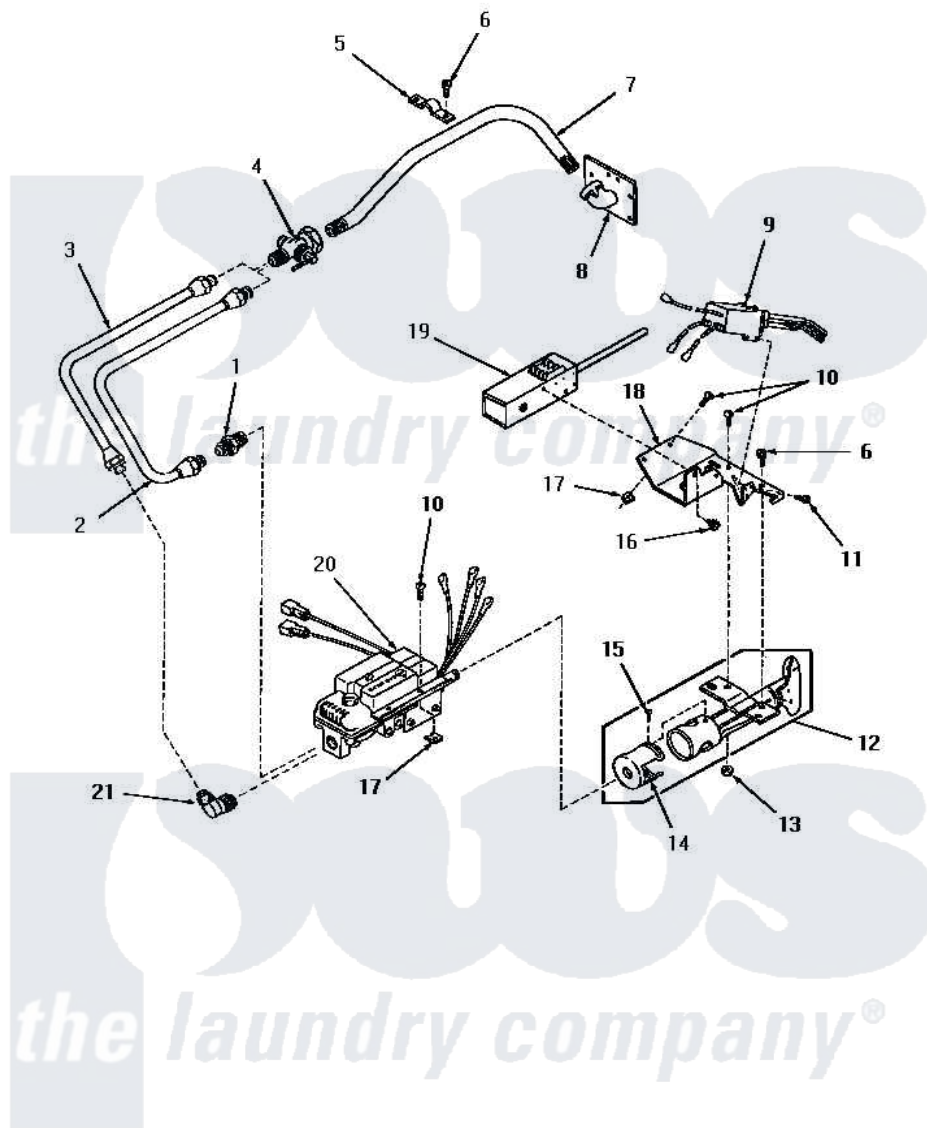

Amana DG3250 06 - AUTOMATIC IGN BNR & GAS BNR CONV KITS

**AUTOMATIC IGNITION BURNER
AND GAS BURNER CONVERSION KITS**

Amana [Residential Amana DG3250 Washer Parts](#) Parts Diagram 06 - AUTOMATIC IGN BNR & GAS BNR CONV KITS
 Click on the part number to view part

Item	Original Part Number	Replaced By	Status	Part Description
1	54408			Connector, Male
2	54407		Not Available	ASSY,INLET GAS TUBE
3	53381		Not Available	INLET GAS TUBE
4	Y51058		Not Available	VALVE
5	51828		Not Available	GAS PIPE CLAMP
6	51784		Not Available	SCREW,10B-16 X 1/2 HEX
7	51775		Not Available	INLET GAS PIPE
8	51842		Not Available	PIPE SUPPORT
9	54078		Not Available	IGNITER
10	20267			Screw, 10-24 X 3/8 Round
11	52973		Not Available	SCREW
12	53011		Not Available	TUBE,BURNER
13	03673		Not Available	NUT
14	53007	53-007		Receptacle
15	53006	53-006		Receptacle
16	52971		Not Available	SCREW AND LOCKWASHER

17	21747		Nut, Speed
18	53697	Not Available	BRACKET
19	54077	Not Available	CONTROL,IGNITER
20	53428	Not Available	GAS VALVE
21	Y51266	Not Available	MALE ELBOW
NI	52893		Sticker
"	53408	Not Available	LABEL,CHANGE-OVER
"	53481	Not Available	STICKER
"	53556	Not Available	STICKER,CONVERSION
"	52894	Not Available	STICKER
"	53952		Screw, Vent
"	51211		Orifice, LP No.55 Drill
"	226P3	Not Available	KIT,CONVERSION
"	51209	Not Available	ORIFICE,NG
"	53392	Not Available	VALVE CONVERTED STICKER
"	227P3		Kit, Conversion
"	53390		Plug, Block-Open