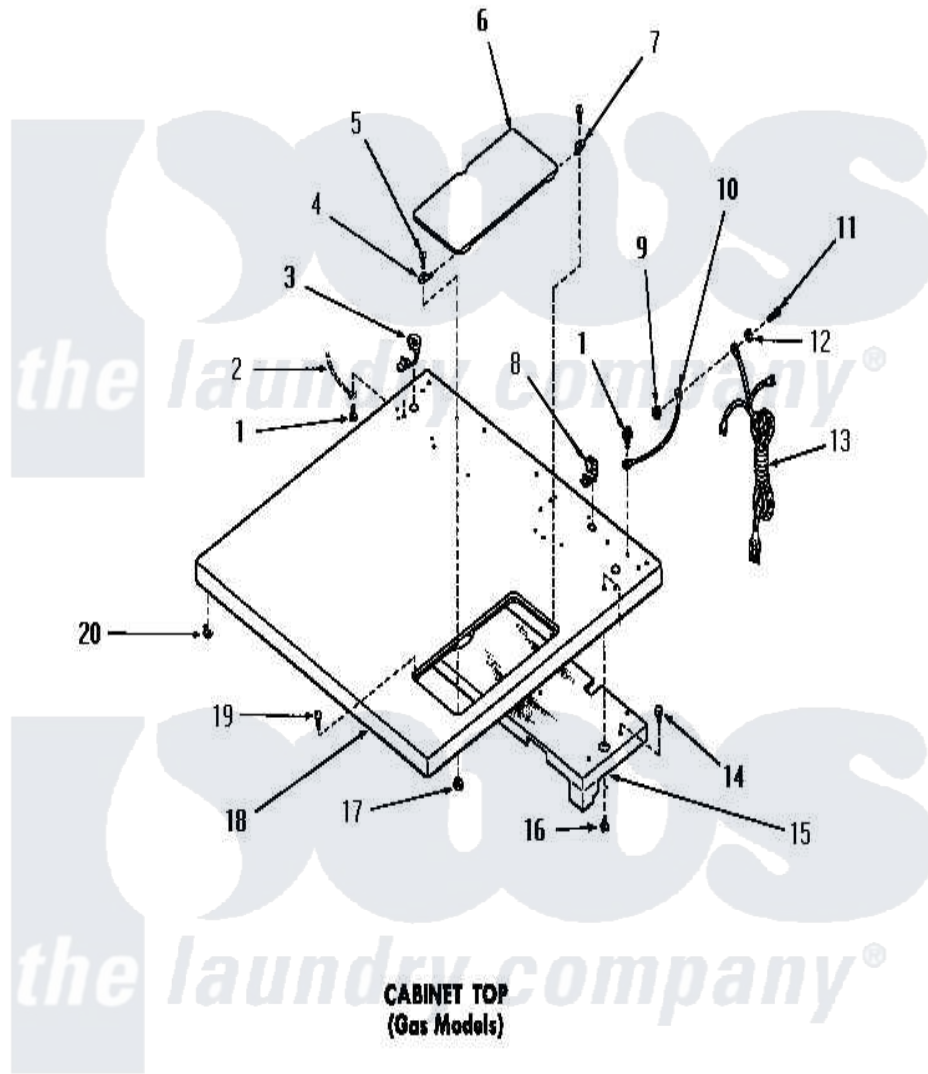

Amana DG3250 07 - CABINET TOP

Amana Residential Amana DG3250 Washer Parts Parts Diagram 07 - CABINET TOP
 Click on the part number to view part

Item	Original Part Number	Replaced By	Status	Part Description
"	NOTE:		Not Available	THIS ASSEMBLY WILL BE SUPPLIED WHENEVER 52963GR LINT SCREEN HOUSING OR 53058GR INNER DOOR PANEL IS ORDERED.
1	51924			Screw, 10-24 X 1/2 HeX
2	Y00000000		Not Available	SEE NOTE GROUND WIRE, GREEN
3	52113			Relief, Strain
4	51350			Hinge, Front
5	03630		Not Available	SCREW,6-32 X 3/8 ROUND
6	52518W		Not Available	ACCESS DOOR, WHITE
"	52518A		Not Available	ACCESS DOOR, AVOCADO
"	52518H		Not Available	xREPLACE
"	52518C		Not Available	ACCESS DOOR, COPPERTONE
7	51351			Hinge, Rear
8	21903	211881		Grommet, Cord Part Not Used-

8	21903	211001		Gas Models Only
9	23951	M0282009		Nut
10	54300		Not Available	GROUND WIRE, GREEN
11	20267			Screw, 10-24 X 3/8 Round
12	03815			Lockwasher, No.10 Ext Shk
13	51508		Not Available	POWER CORD
14	51355	51-355		5500w/240v, 13-23/32, Low Watt
15	52614		Not Available	TOP BAFFLE ASSEMBLY
16	23962	W10116760		Screw
17	22678			Nut, Nylon
18	52503C		Not Available	CABINET TOP, COPPERTONE
"	52503H		Not Available	CABINET TOP, HARVEST GOLD
"	52503A		Not Available	CABINET TOP, AVOCADO
"	52503W		Not Available	CABINET TOP, WHITE
19	53445			Bumper
20	23007		Not Available	CAGED NUT