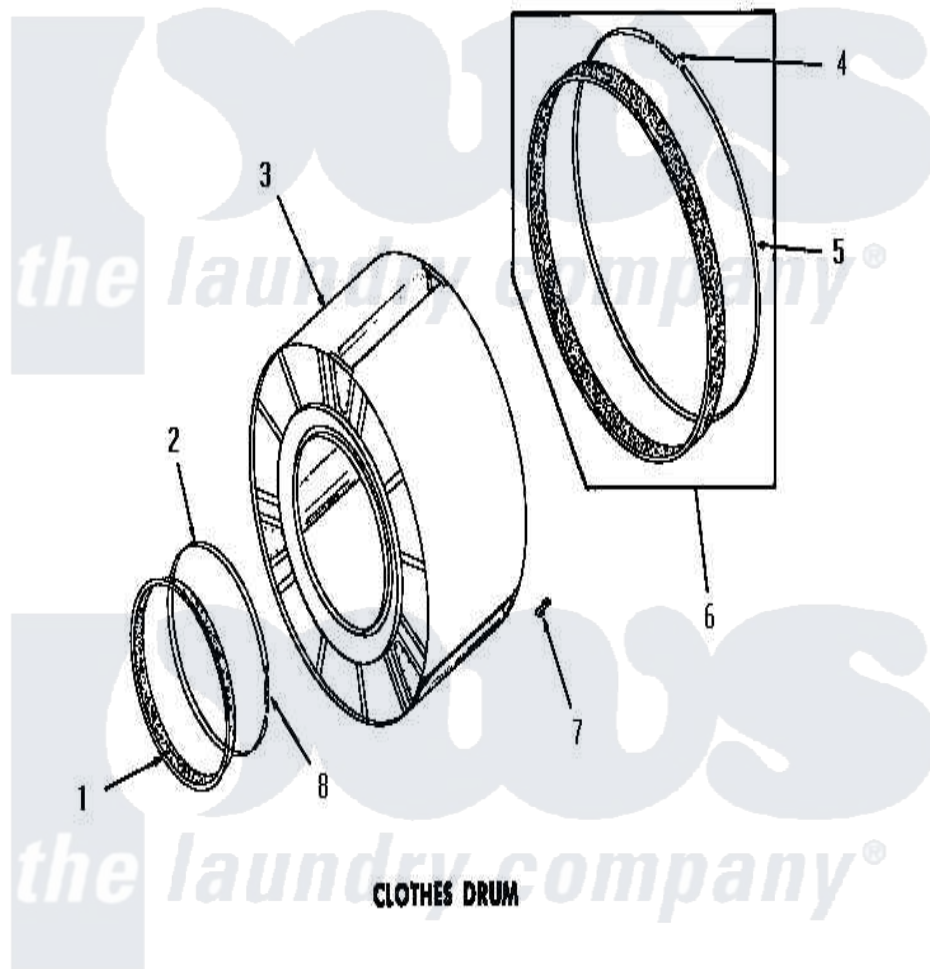

Amana DG3250 08 - CLOTHES DRUM

Amana [Residential Amana DG3250 Washer Parts](#) Parts Diagram 08 - CLOTHES DRUM
 Click on the part number to view part

Item	Original Part Number	Replaced By	Status	Part Description
1	51881			Seal, Front
2	50169			Strap, Retainer
3	53135			Assembly, Drum
4	52310			Spring
5	50781			Strap, Seal
6	51883A			Assembly, Seal
7	51201		Not Available	CLIP
8	50168			Spring