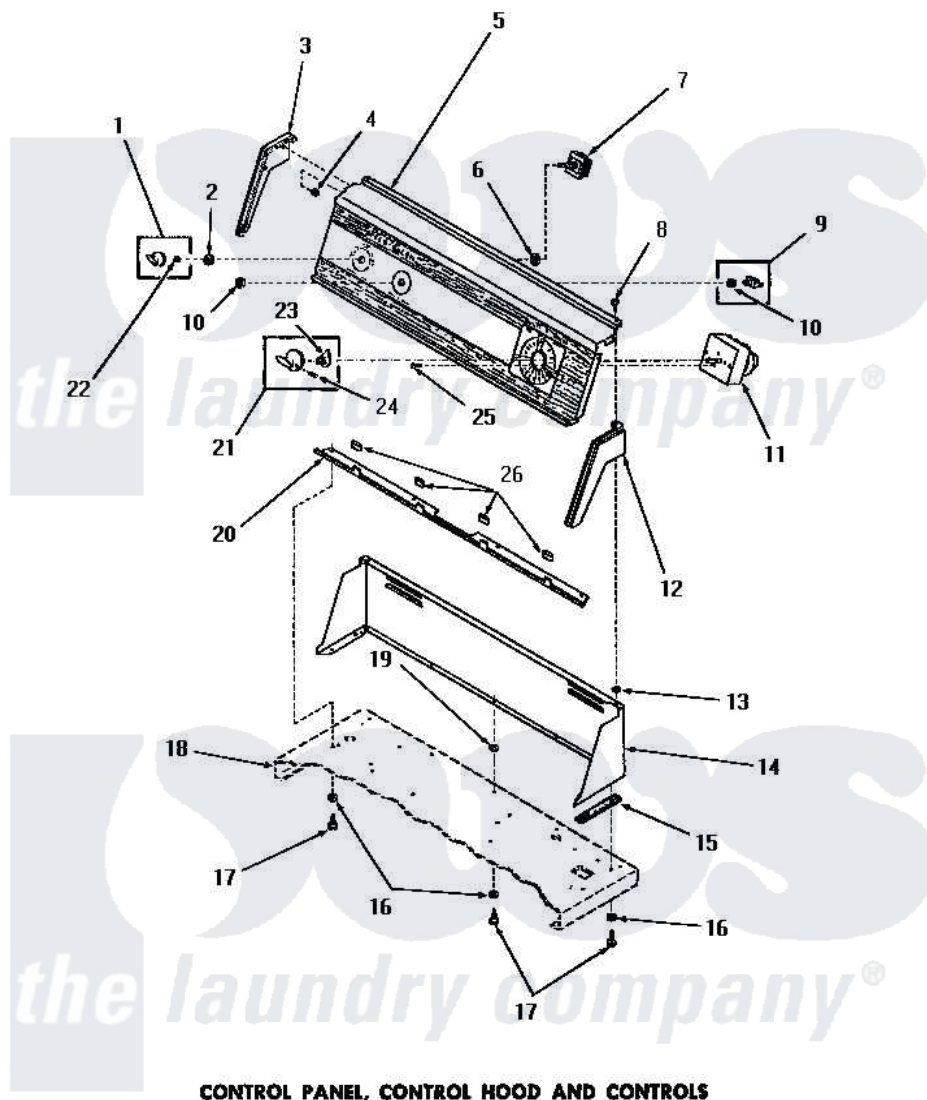

Amana DG3250 09 - CONTROL PANEL, CONTROL HOOD & CONTROLS

CONTROL PANEL, CONTROL HOOD AND CONTROLS

Amana [Residential Amana DG3250 Washer Parts](#) Parts Diagram 09 - CONTROL PANEL, CONTROL HOOD & CONTROLS

[Click on the part number to view part](#)

Item	Original Part Number	Replaced By	Status	Part Description
1	22245		Not Available	xREPLACE
2	24205			Nut, Knurled 3/8-24
3	25124		Not Available	CONTROL HOOD END, LEFT
4	25126	5303284616		Clip
5	Y0053958	59001951		Fuse- Ther
6	91176			Lockwasher, 3/8 Intshkp
7	53380		Not Available	TEMPERATURE SELECTOR SWITCH
8	25232		Not Available	SCREW,8AB-18X7/8 OVAL
9	53768	55882P		Assembly- Switch
10	52947			Nut, Hex 15/32-32
11	52167		Not Available	TIMER
12	25123		Not Available	CONTROL HOOD END, RIGHT
13	24522			Nut, Speed-8ab-18 C1995
14	53446C		Not Available	CONTROL HOOD, COPPERTONE

"	53446A		Not Available	CONTROL HOOD, AVOCADO
"	53446H		Not Available	CONTROL HOOD, HARVEST GOLD
"	53446W		Not Available	CONTROL HOOD, WHITE
15	23028		Not Available	GASKET,CONTROL BOX END
16	20493			Washer, 11/64 ID x 3/8 OD
17	23962	W10116760		Screw
18	Y00000000		Not Available	SEE NOTE CABINET TOP
19	23425		Not Available	WASHER,7/32IDX7/16ODX.
20	52912		Not Available	PANEL SUPPORT BRACKET
21	24858		Not Available	ASSY,KNOB-TIMER
22	22244		Not Available	CLIP,C xREPLACE
23	24857		Not Available	INDICATOR
24	25285		Not Available	SETSCREW
25	70212			Screw, 8-32 X 5/32 RD H
26	24859		Not Available	SLEEVE,SUPPORT ANGLE