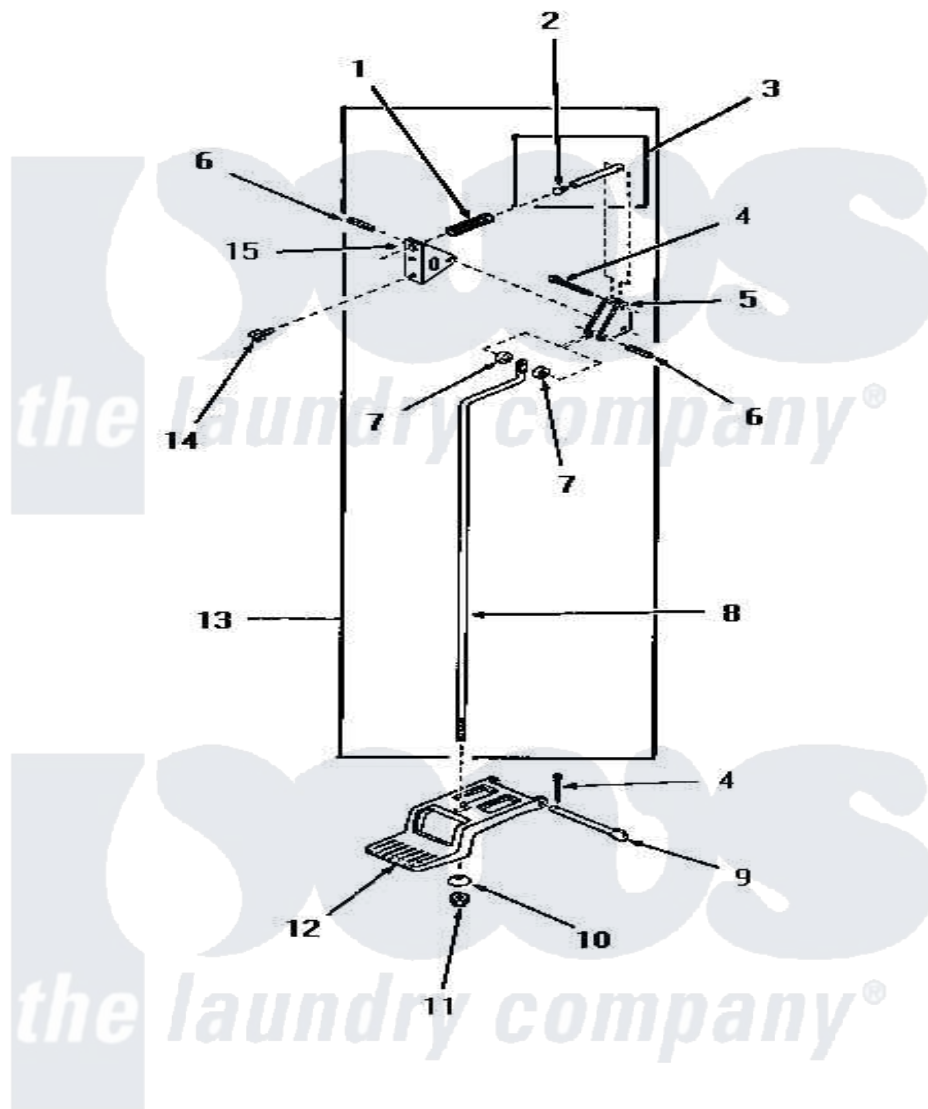

# Amana DG3250 10 - DOOR RELEASE

**DOOR RELEASE**

Amana [Residential Amana DG3250 Washer Parts](#) Parts Diagram 10 - DOOR RELEASE  
 Click on the part number to view part

Item	Original Part Number	Replaced By	Status	Part Description
1	51065		Not Available	DOOR RELEASE SPRING
2	51786		Not Available	PLUG
3	51841		Not Available	DOOR RELEASE PIN ASSEMBLY
4	<a href="#">02578</a>			Pin, Cotter
5	51041		Not Available	DOOR RELEASE LEVER
6	51161		Not Available	PIN,ROLL 1/8 X 3/4
7	<a href="#">51121</a>			Door Release Spacer
8	51837		Not Available	DOOR RELEASE ROD
9	51045		Not Available	PEDAL HINGE PIN
10	51046		Not Available	NYLON WASHER
11	51271		Not Available	NUT
12	<a href="#">51802</a>			Pedal, Foot
13	51844		Not Available	DOOR RELEASE ASSEMBLY
14	51246		Not Available	SCREW
15	51052		Not Available	DOOR RELEASE BRACKET