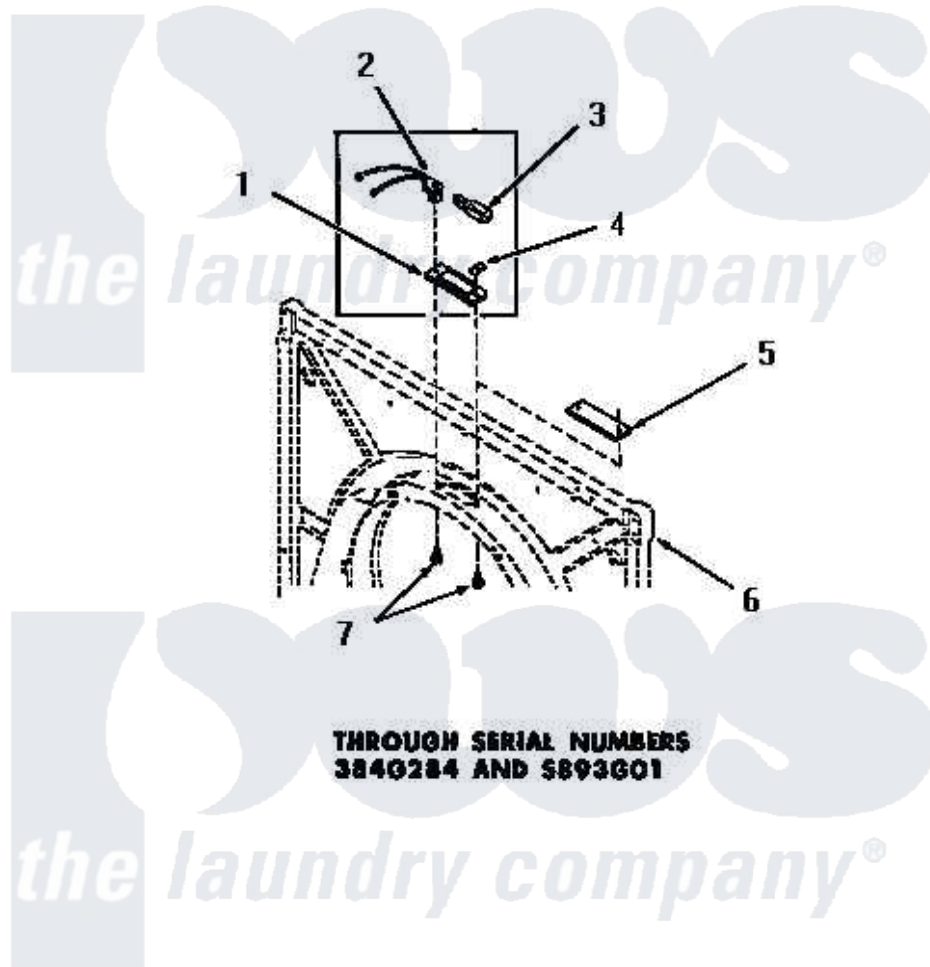

# Amana DG3250 11 - DRUM LIGHT & COVER PLATE

**THROUGH SERIAL NUMBERS  
3840284 AND 5893601**

[Amana Residential Amana DG3250 Washer Parts](#) Parts Diagram 11 - DRUM LIGHT & COVER PLATE  
[Click on the part number to view part](#)

Item	Original Part Number	Replaced By	Status	Part Description
5	53911		Not Available	COVER PLATE
6	Y00000000		Not Available	SEE NOTE FRONT FRAME AND AIR SHROUD
7	51784		Not Available	SCREW, 10B-16 X 1/2 HEX