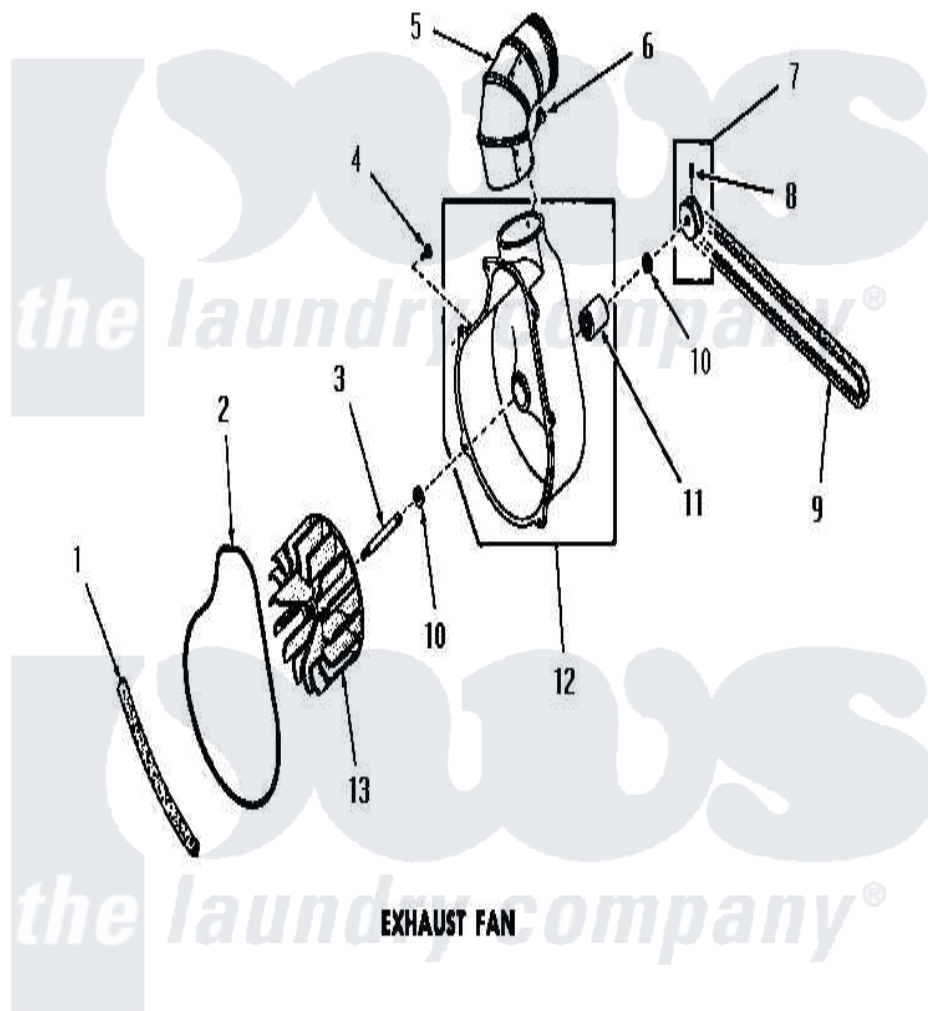

Amana DG3250 13 - EXHAUST FAN

Amana Residential Amana DG3250 Washer Parts Parts Diagram 13 - EXHAUST FAN
 Click on the part number to view part

Item	Original Part Number	Replaced By	Status	Part Description
1	51790			Seal
2	51791			Gasket, Housing
3	53519		Not Available	EXHAUST FAN SHAFT
4	51784		Not Available	SCREW, 10B-16 X 1/2 HEX
5	Y0052707	31986601B		Switch, Rocker
6	23222	3177991		Screw
7	53521		Not Available	ASSY, PULLEY
8	02771			Screw, 1/4-20 x 3/8 Hex S
9	51994			Belt
10	52549			Washer, 501 ID X3/4 Odx
11	51991		Not Available	BEARING
12	51946		Not Available	HOUSING, BLOWER
13	90585		Not Available	IMPELLER