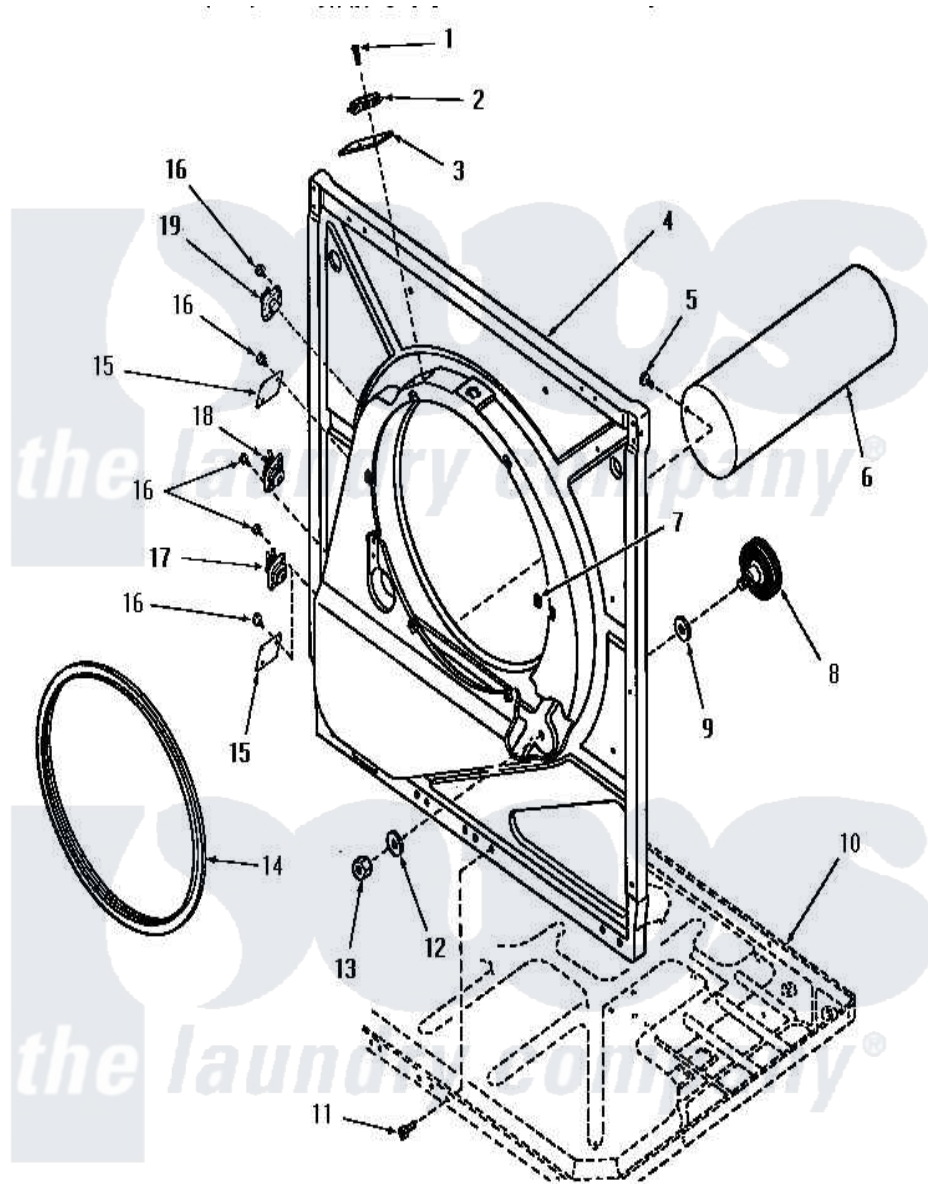

Amana DG3250 14 - FRONT FRAME & AIR SHROUD

FRONT FRAME AND AIR SHROUD

[Amana Residential Amana DG3250 Washer Parts](#) Parts Diagram 14 - FRONT FRAME & AIR SHROUD
 Click on the part number to view part

Item	Original Part Number	Replaced By	Status	Part Description
1	51783			Screw, 6b-20 X 7/8 HeX
2	Y51143		Not Available	SWITCH
3	52112			Insulation
4	51850		Not Available	FRONT FRAME AND AIR SHROUD
5	52150	489464		Screw
6	51821		Not Available	EXHAUST DUCT
7	52865		Not Available	SPEED NUT
8	53555	56285		Roller Cylinder
9	52123			Washer
10	Y00000000		Not Available	SEE NOTE FRAME BASE
11	51784		Not Available	SCREW,10B-16 X 1/2 HEX
12	52122			Washer
13	52124		Not Available	NUT
14	51798		Not Available	GASKET
15	52550		Not Available	COVER PLATE
16	23222	3177991		Screw

17 [51880](#)

Thermostat

18 [52393](#)

Thermostat

19 [53708](#)

Thermostat