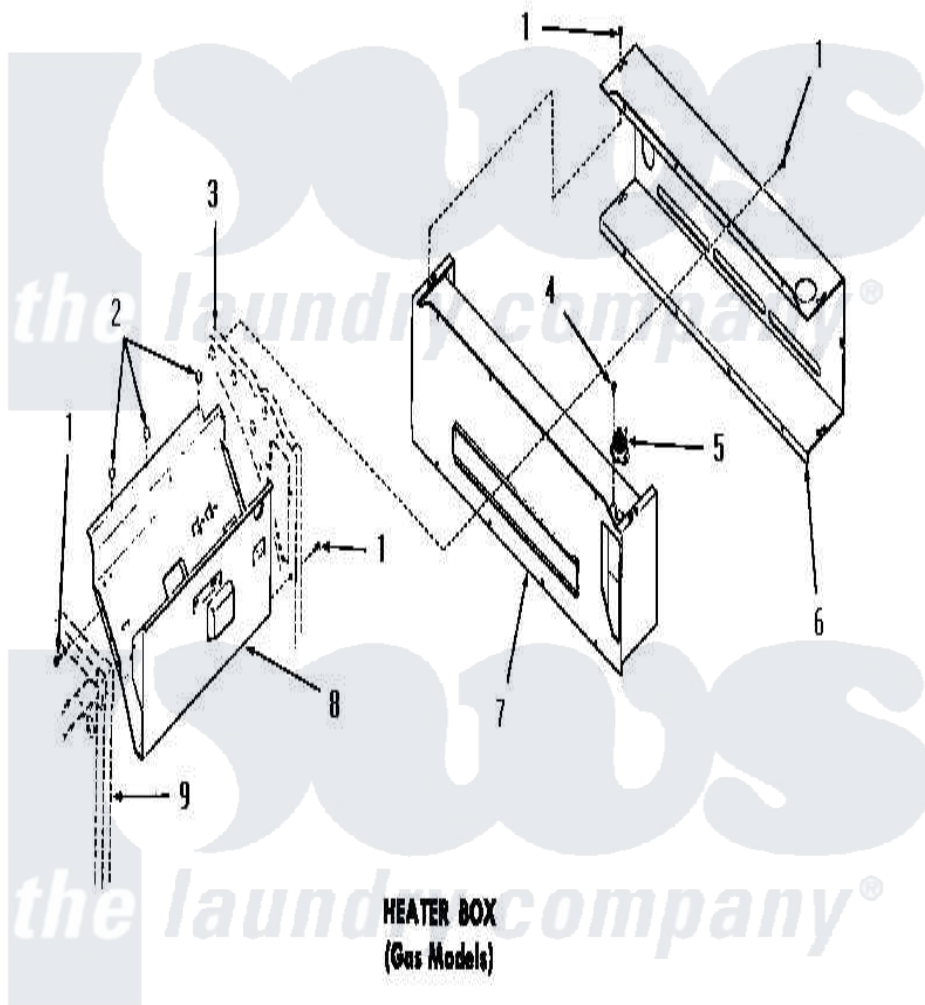

Amana DG3250 15 - HEATER BOX

Amana [Residential Amana DG3250 Washer Parts](#) Parts Diagram 15 - HEATER BOX
Click on the part number to view part

Item	Original Part Number	Replaced By	Status	Part Description
1	51784		Not Available	SCREW,10B-16 X 1/2 HEX
2	52552		Not Available	BUMPER, OVEN DOOR
3	Y00000000		Not Available	SEE NOTE REAR FRAME
4	23222	3177991		Screw
5	51185		Not Available	THERMOSTAT,HEATER BOX
6	Y51862		Not Available	HEATER BOX
7	54717		Not Available	ASSY,HEATER BOX
8	Y52584		Not Available	BURNER SHIELD
9	Y00000000		Not Available	SEE NOTE FRONT FRAME AND AIR SHROUD