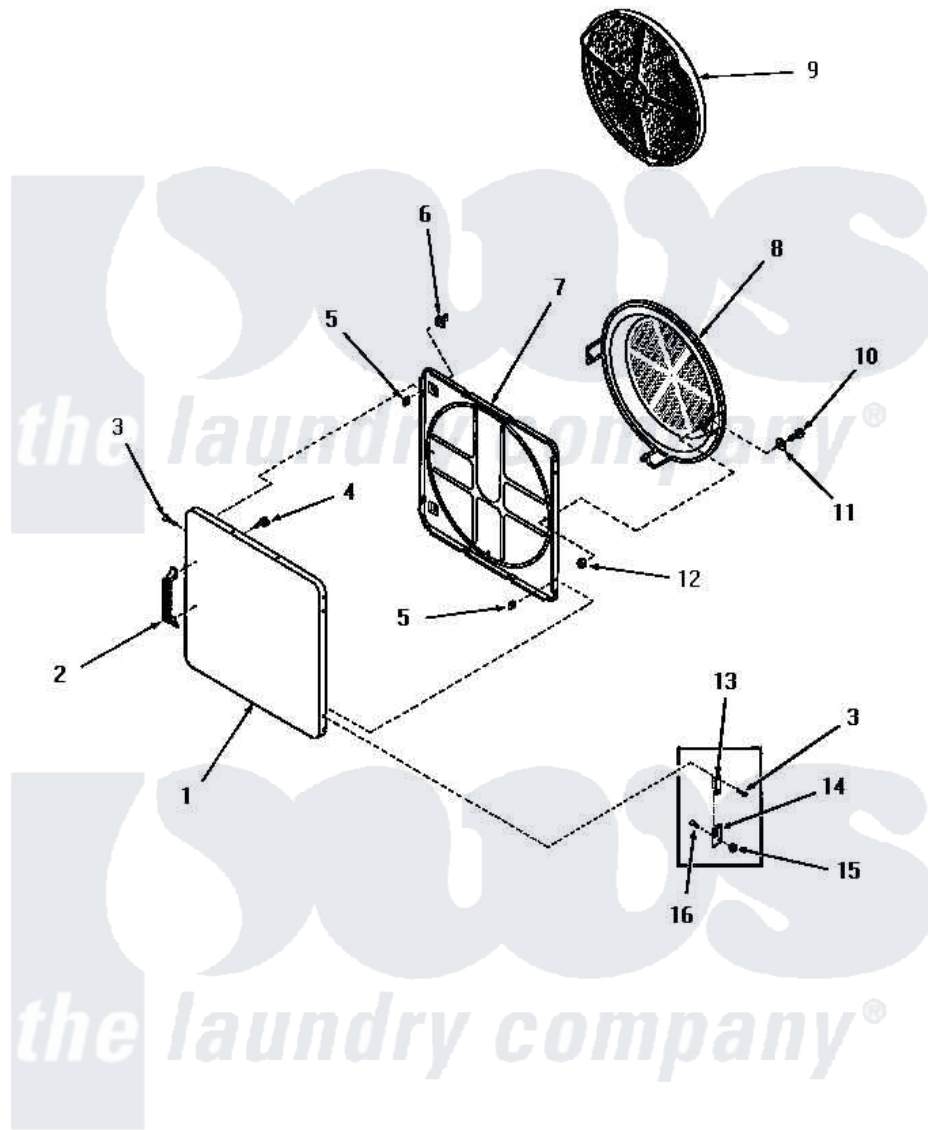

Amana DG3250 16 - LOADING DOOR

LOADING DOOR (Starting Serial Nos. 31V9369 and S66Y581)

Amana [Residential Amana DG3250 Washer Parts](#) Parts Diagram 16 - LOADING DOOR
Click on the part number to view part

Item	Original Part Number	Replaced By	Status	Part Description
1	52489W		Not Available	OUTER DOOR PANEL, WHITE
"	52489H		Not Available	OUTER DOOR PANEL, HARVEST GOLD
"	52489C		Not Available	OUTER DOOR PANEL, COPPERTONE
"	52489A		Not Available	OUTER DOOR PANEL, AVOCADO
2	54068	61925		Pull Door Commercial Black
3	52864	500226		Screw, 8b-16 x 5/8 Tap
4	52150	489464		Screw
5	52865		Not Available	SPEED NUT
6	54661	LA-1003		Door Catch Kit
7	54665	54-665		Bake Element
8	54731	54-731		Bake Element
9	53002		Not Available	NO LONGER AVAILABLE
10	24688		Not Available	CAP SCREW
11	Q6275		Not Available	WASHER

12	52566	27001225	Nut, Jam Mid Lock 1/4-20
13	Y0053944	D7772202	Air Duct. Bottom
14	Y0053945	D7772101	Shield-Light
15	51236	488130	Nut
16	22649		Screw, 8-32 X 13/32 FI