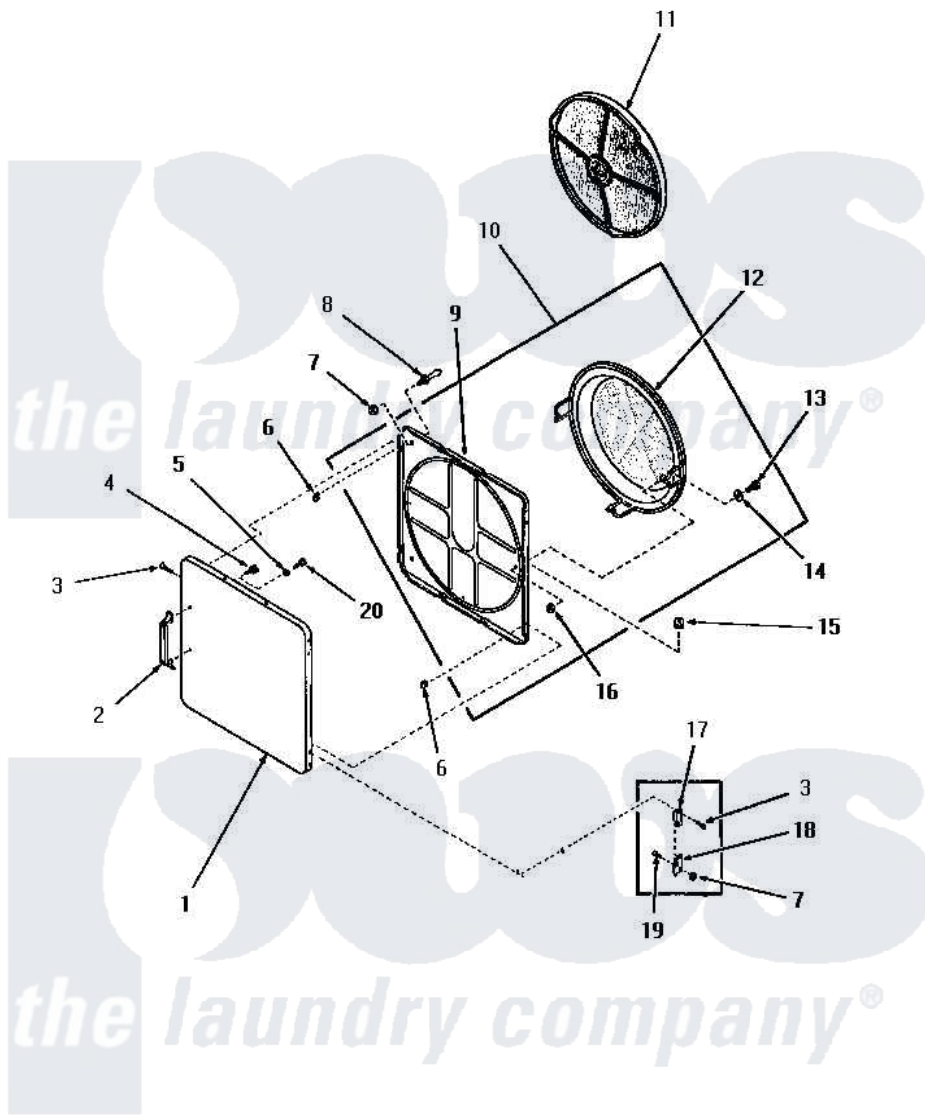

# Amana DG3250 17 - LOADING DOOR (THRU SN 31V9368 & S66Y580)

**LOADING DOOR**  
(Through Serial Nos. 31V9368 and S66Y580)

Amana [Residential Amana DG3250 Washer Parts](#) Parts Diagram 17 - LOADING DOOR (THRU SN 31V9368 & S66Y580)  
Click on the part number to view part

Item	Original Part Number	Replaced By	Status	Part Description
1	52489A		Not Available	OUTER DOOR PANEL, AVOCADO
"	52489C		Not Available	OUTER DOOR PANEL, COPPERTONE
"	52489W		Not Available	OUTER DOOR PANEL, WHITE
"	52489H		Not Available	OUTER DOOR PANEL, HARVEST GOLD
2	54068	<a href="#">61925</a>		Pull Door Commercial Black
3	52864	<a href="#">500226</a>		Screw, 8b-16 x 5/8 Tap
4	52150	<a href="#">489464</a>		Screw
5	Y20278		Not Available	LOCKWASHER
6	52865		Not Available	SPEED NUT
7	51236	<a href="#">488130</a>		Nut
8	<a href="#">51992</a>			Strike, Door
9	54730		Not Available	INNER DOOR PANEL
10	54738		Not Available	ASSY,HOUSING & PANEL
11	53002		Not Available	NO LONGER AVAILABLE

12	54731	<a href="#">54-731</a>	Bake Element
13	24688		Not Available CAP SCREW
14	Q6275		Not Available WASHER
15	<a href="#">51858</a>		Grommet
16	52566	<a href="#">27001225</a>	Nut, Jam Mid Lock 1/4-20
17	Y0053944	<a href="#">D7772202</a>	Air Duct. Bottom
18	Y0053945	<a href="#">D7772101</a>	Shield-Light
19	<a href="#">22649</a>		Screw, 8-32 X 13/32 FI
20	22024	<a href="#">20001169</a>	22024 24