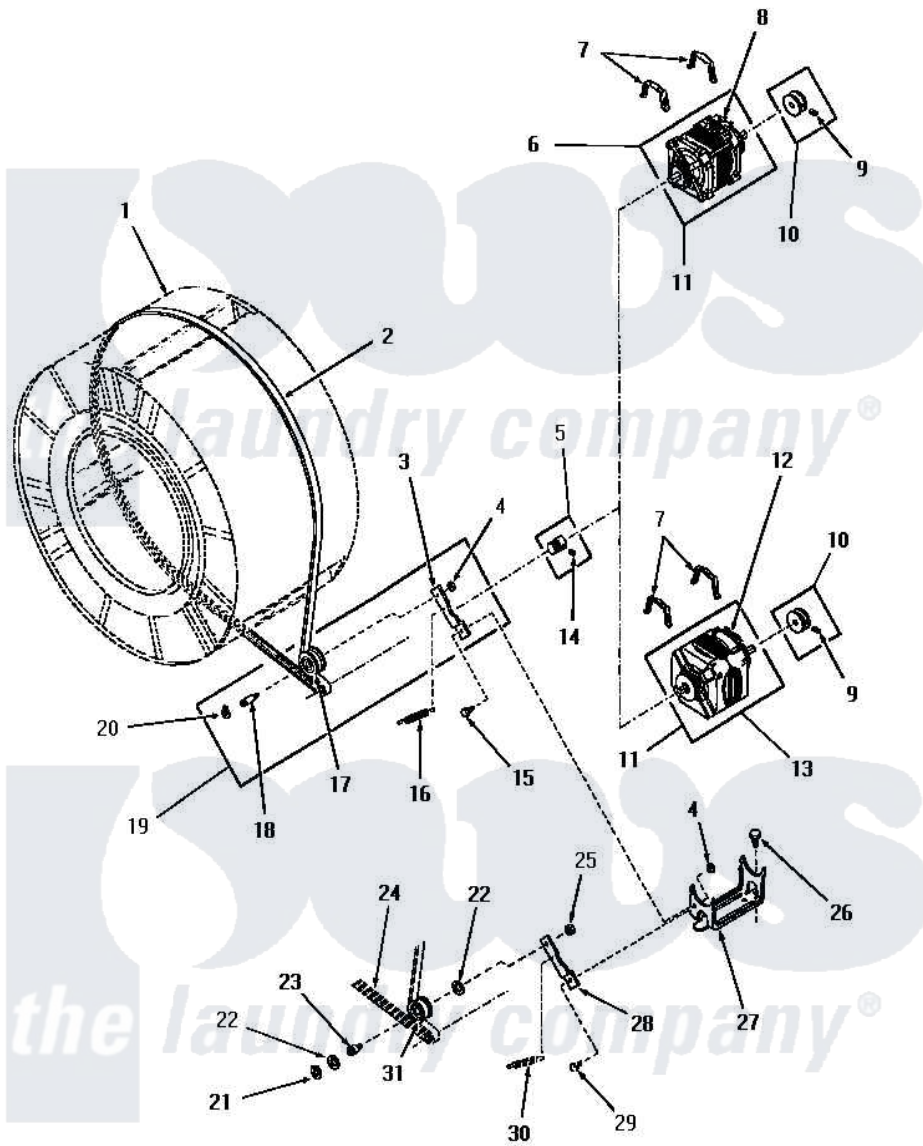

# Amana DG3250 18 - MOTOR, IDLER & BELT

**MOTOR, IDLER AND BELT**

Amana [Residential Amana DG3250 Washer Parts](#) Parts Diagram 18 - MOTOR, IDLER & BELT  
 Click on the part number to view part

Item	Original Part Number	Replaced By	Status	Part Description
1	Y00000000		Not Available	SEE NOTE CLOTHES DRUM
2	<a href="#">52556</a>			Belt
3	54410		Not Available	LEVER,IDLER
4	52566	<a href="#">27001225</a>		Nut, Jam Mid Lock 1/4-20
5	52593		Not Available	ASSY,MOTOR PULLEY
6	Y00000000		Not Available	SEE NOTE GENERAL ELECTRIC FORM "V" MOTOR
7	51789	<a href="#">660658</a>		Clamp, Motor Mounting 343481 685441
8	53249		Not Available	SWITCH
9	<a href="#">02771</a>			Screw, 1/4-20 x 3/8 Hex S
10	<a href="#">53522</a>			Pulley, Motor
11	52697		Not Available	MOTOR
12	Y00000000		Not Available	SEE NOTE MOTOR SWITCH, WESTINGHOUSE -- (NOT REPLACEABLE)
"	<a href="#">53213</a>			Switch

"	53226	Not Available	SWITCH,MOTOR
"	53214	Not Available	MOTOR SWITCH, DELCO
13	Y00000000	Not Available	SEE NOTE GENERAL ELECTRIC FORM "T" MOTOR
14	52906	Not Available	SETSCREW
15	<a href="#">52567</a>		Bolt, Shoulder
16	<a href="#">52323</a>		Spring
17	<a href="#">Y54414</a>		Assembly, Wheel And Bearing
18	54411	Not Available	SHAFT,IDLER LEVER
19	54415	Not Available	LEVER,IDLER
20	<a href="#">23748</a>		Ring, Retaining
21	<a href="#">70061</a>		Ring, Retaining
22	<a href="#">Y52564</a>		Washer
23	52611	Not Available	SHAFT,IDLER xREPLACE
24	Y00000000	Not Available	SEE NOTE BELT
25	52124	Not Available	NUT
26	23928	Not Available	CAP SCREW AND LOCKWASHER
27	51824	Not Available	MOUNT,MOTOR
28	52562	Not Available	IDLER LEVER
29	Y00000000	Not Available	SEE NOTE SHOULDER BOLT
30	Y00000000	Not Available	SEE NOTE SPRING
31	52561	Not Available	IDLER PULLEY