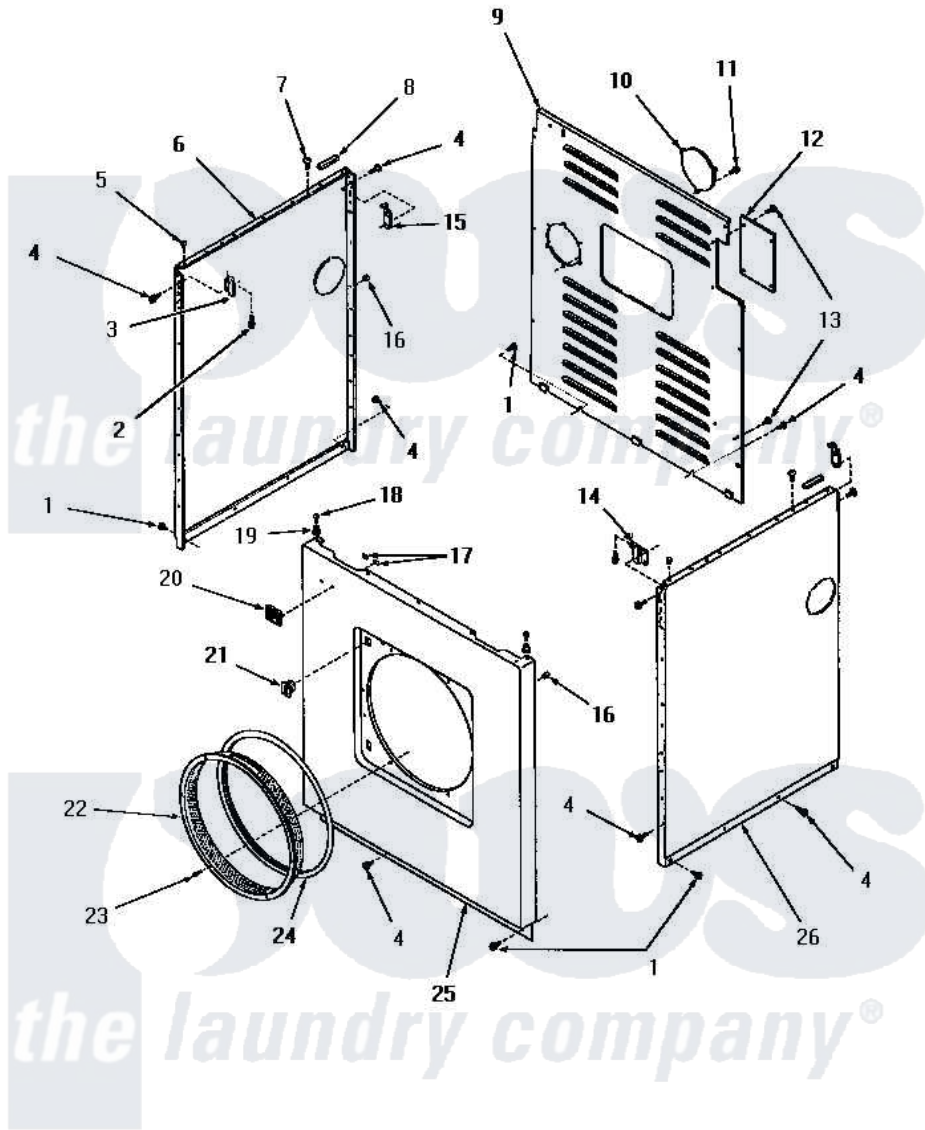

Amana DG3250 19 - PANELS

PANELS

Amana [Residential Amana DG3250 Washer Parts](#) Parts Diagram 19 - PANELS
 Click on the part number to view part

Item	Original Part Number	Replaced By	Status	Part Description
1	25723	27001200		Screw
2	23008			Screw, 10-24 X 3/4 Sems
3	22847		Not Available	BRACKET
4	51784		Not Available	SCREW,10B-16 X 1/2 HEX
5	21176			Bumper
6	52669C		Not Available	SIDE PANEL, LEFT, COPPERTONE
"	52669H		Not Available	SIDE PANEL, LEFT, HARVEST GOLD
"	52669W		Not Available	SIDE PANEL, LEFT, WHITE
"	52669A		Not Available	SIDE PANEL, LEFT, AVOCADO
7	52442		Not Available	SCREW, No.10-16 X 3/8"
8	80312			Bumper Pad
9	52677GR		Not Available	PANEL,REAR xREPLACE
10	51855GR			Plate, Cover
11	51782		Not Available	SCREW, 6B-20X5/16

12	52108GR		Not Available	TERMINAL BLOCK ACCESS PLATE, G
13	51780	3390631		Screw, 10-16 X 3/8
14	22846		Not Available	BRACKET
15	52487			Lug, Hold-Down
16	20387			Bumper
17	22161		Not Available	CLIP
18	Q6535		Not Available	SCREW, 10B-16 X 3/4 ROU
19	23020		Not Available	MOUNT, PANEL
20	22086		Not Available	MONOGRAM
21	51993	R9900465		Catch- Str
"	54660	LA-1003		Door Catch Kit
22	52052GR		Not Available	DUCT RING, GRAY
23	51778			Screw, 8b-18 X 1/2 RD H
24	51799			Seal, Outer
25	53592C		Not Available	FRONT PANEL, COPPERTONE
"	54664W		Not Available	FRONT PANEL, W
"	53592H		Not Available	FRONT PANEL, HARVEST GOLD
"	53592A		Not Available	FRONT PANEL, AVOCADO
"	54664C		Not Available	FRONT PANEL, COPPERTONE
"	54664A		Not Available	FRONT PANEL, AVOCADO
"	53592W		Not Available	FRONT PANEL, WHITE
"	54664H		Not Available	FRONT PANEL, HARVEST GOLD
26	52673C		Not Available	SIDE PANEL, RIGHT, COPPERTONE
"	52673A		Not Available	SIDE PANEL, RIGHT, AVOCADO
"	52673W		Not Available	SIDE PANEL, RIGHT, WHITE
"	52673H		Not Available	SIDE PANEL, RIGHT, HARVEST GOL