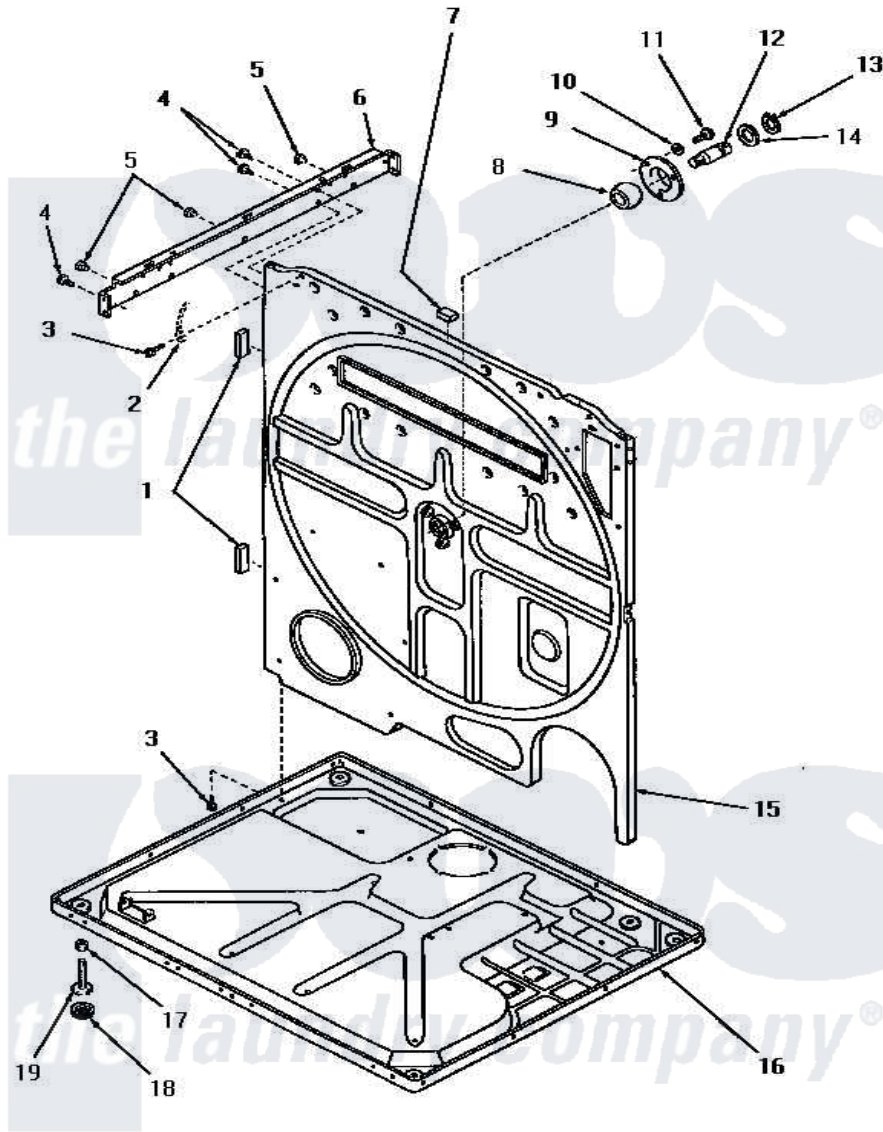

# Amana DG3250 20 - REAR FRAME & FRAME BASE

## REAR FRAME AND FRAME BASE

Amana [Residential Amana DG3250 Washer Parts](#) Parts Diagram 20 - REAR FRAME & FRAME BASE  
 Click on the part number to view part

Item	Original Part Number	Replaced By	Status	Part Description
1	20354		Not Available	BUMPER PAD
2	Y00000000		Not Available	SEE NOTE GROUND WIRE, GREEN
3	51784		Not Available	SCREW, 10B-16 X 1/2 HEX
4	51780	<a href="#">3390631</a>		Screw, 10-16 X 3/8
5	21685	<a href="#">40038001</a>		Bumper
6	51818		Not Available	SUPPORT CHANNEL, RIGHT OR LEFT
7	Y0054053	<a href="#">Y0301205</a>		ELement- L
8	<a href="#">Y52079</a>			Bearing, Drum Shaft
9	51826		Not Available	COVER, BEARING
10	<a href="#">03189</a>			LoCkwasher, 1/4 Std-C P
11	53589	<a href="#">8204624</a>		Bolt
12	53132		Not Available	SHAFT, DRUM
13	<a href="#">70061</a>			Ring, Retaining
14	<a href="#">Y52564</a>			Washer
15	52574		Not Available	FRAME, REAR

16	Y52572	Not Available	FRAME BASE
17	52794	<a href="#">62739</a>	Nut, Lock
18	70282	<a href="#">Y314137</a>	Foot, Rubber
19	Y52696	<a href="#">Y305086</a>	Adjustable Leg And Nut