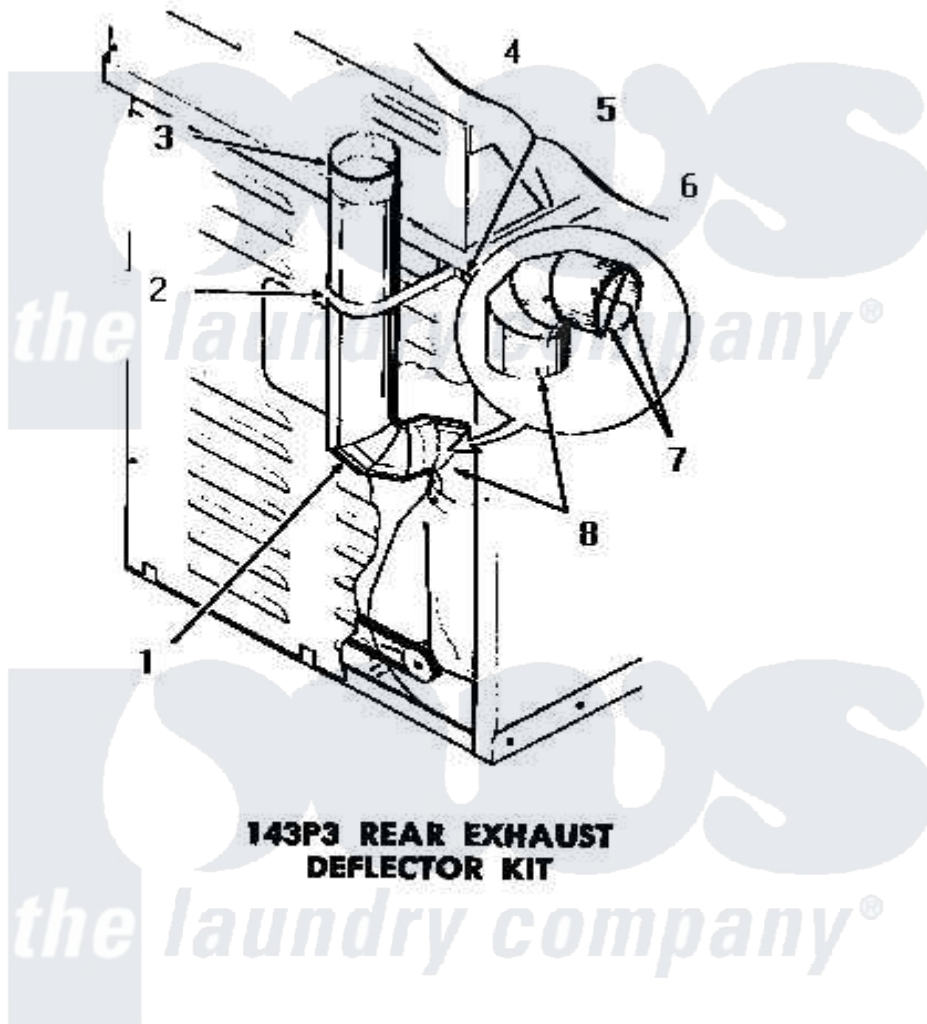

# Amana DG3261 01 - 143P3 REAR EXHAUST DEFLECTOR KIT

**143P3 REAR EXHAUST DEFLECTOR KIT**

Amana [Residential Amana DG3261 Washer Parts](#) Parts Diagram 01 - 143P3 REAR EXHAUST DEFLECTOR KIT  
 Click on the part number to view part

Item	Original Part Number	Replaced By	Status	Part Description
1	51917		Not Available	ELBOW
2	52127		Not Available	SUPPORT BRACKET
3	Y52129		Not Available	EXHAUST PIPE, 4" X 18"
4	<a href="#">20267</a>			Screw, 10-24 X 3/8 Round
5	<a href="#">03815</a>			Lockwasher, No.10 Ext Shk
6	03673		Not Available	NUT
7	Y00000000		Not Available	SEE NOTE CUT AND REMOVE WIRE GUARDS
8	Y00000000		Not Available	SEE NOTE DRYER EXHAUST ELBOW -- (SUPPLIED WITH DRYER)
NI	143P3		Not Available	REAR EXHAUST DEFLECTOR KIT